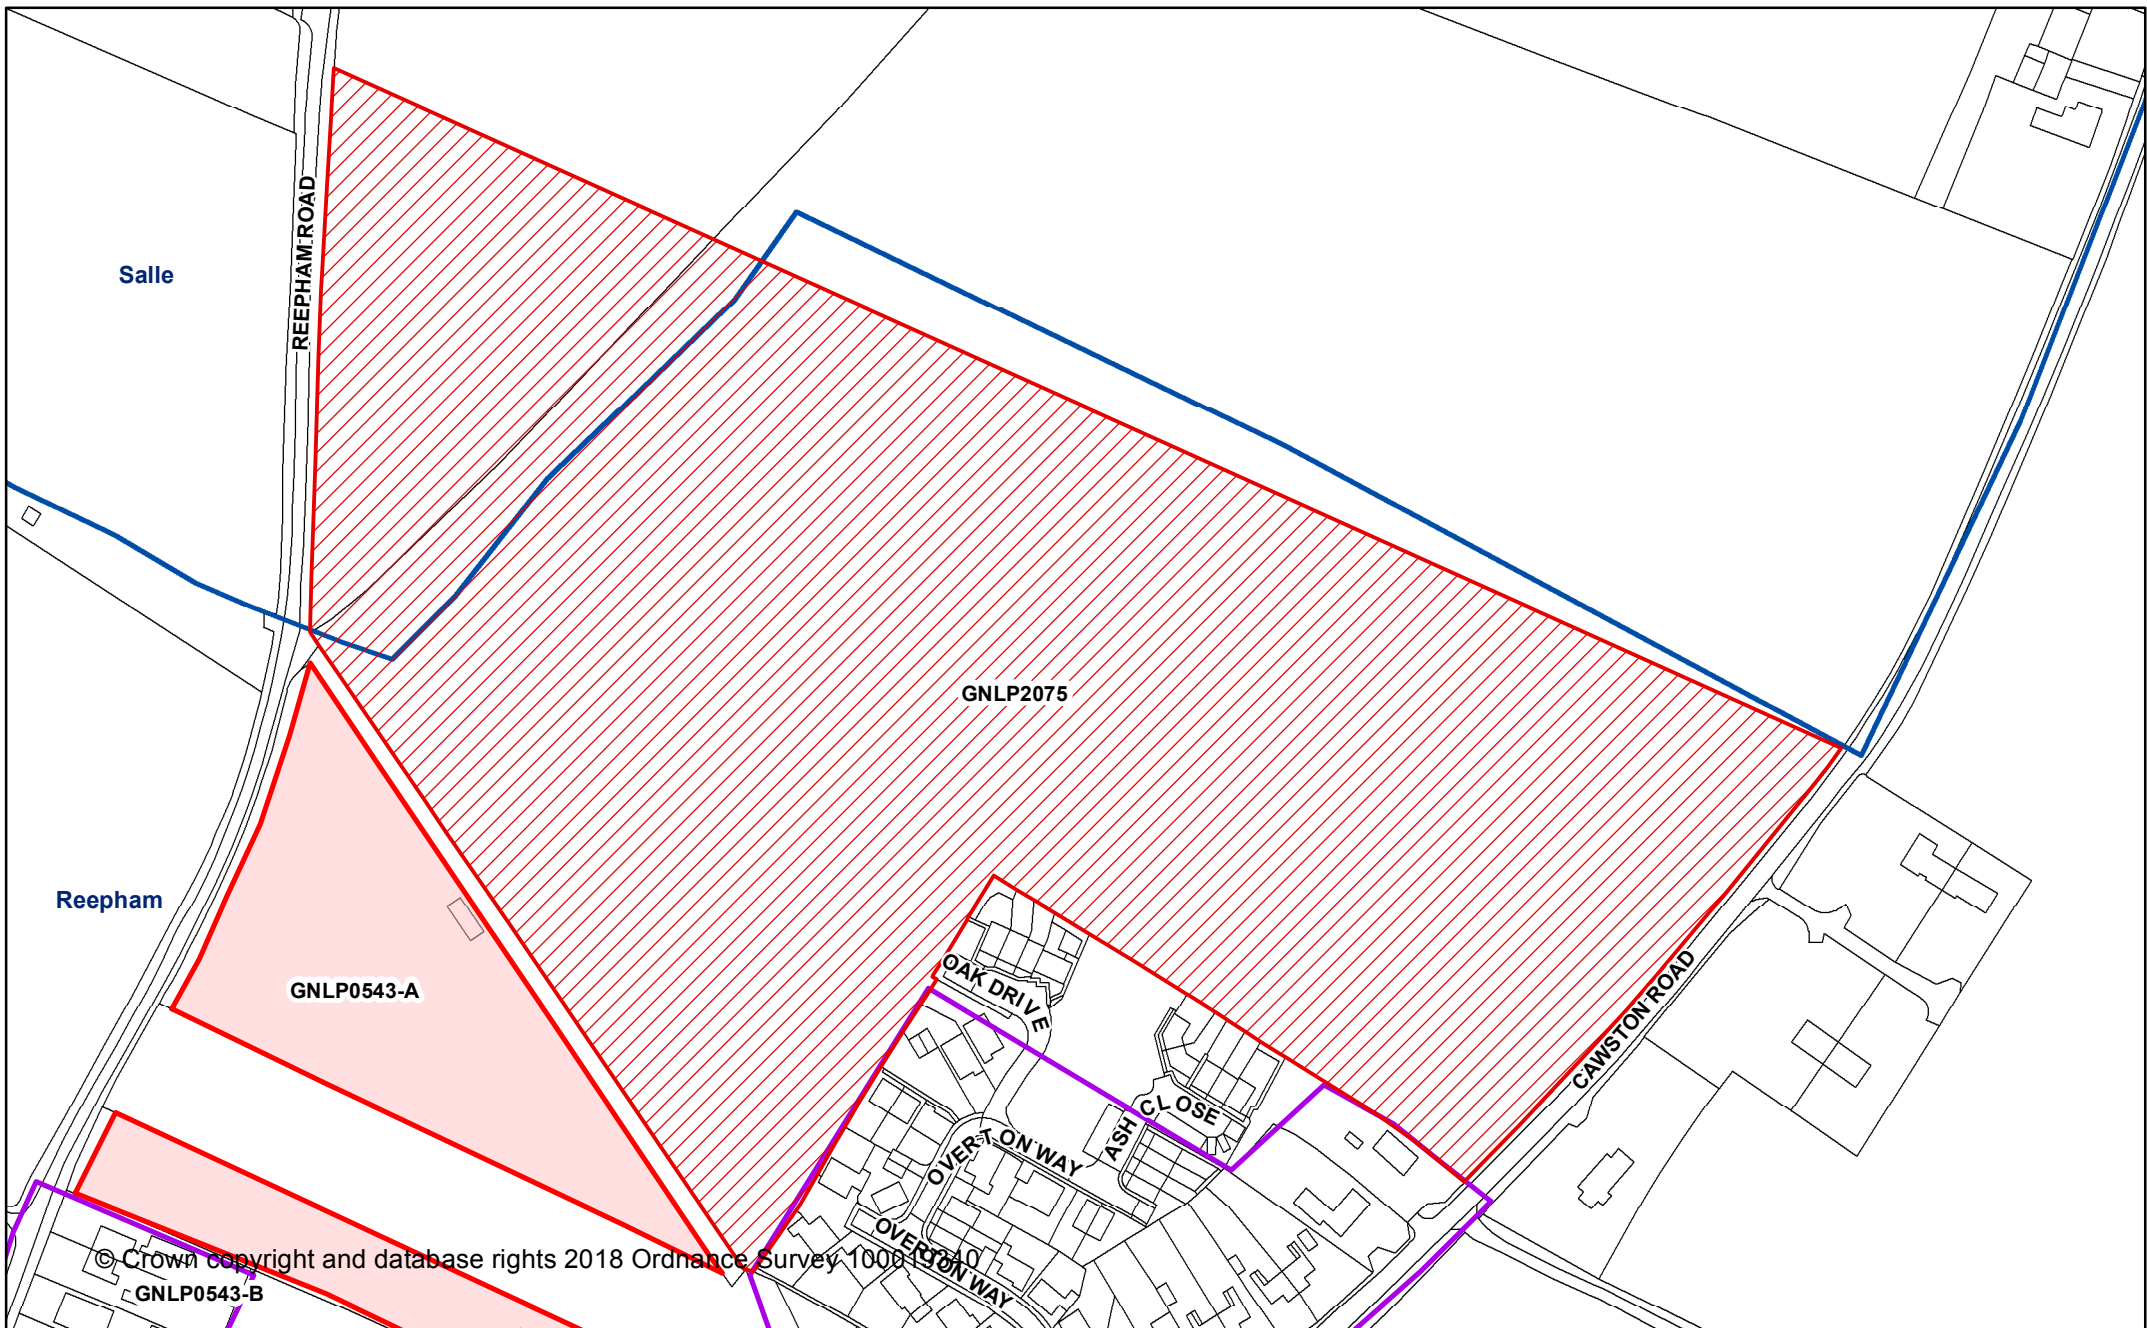

© Crown copyright and database rights 2018 Ordnance Survey 100019340

# Greater Norwich Local Plan Regulation 18 Consultation

Salle CP

- Proposed changes to settlement boundary
- Sites submitted during Reg 18 stage
- Sites submitted during call for sites
- Commitments
- Broads Authority Area
- Parish Boundary
- Settlement Boundaries

Date created:  
15-06-2018

1:24,288

@ A4

© Crown copyright and database rights 2018 Ordnance Survey 100019282

**Greater Norwich Local Plan  
Regulation 18 Consultation**

**GNLP2075**

-  Proposed changes to settlement boundary
-  Sites submitted during Reg 18 stage
-  Sites submitted during call for sites
-  Commitments
-  Broads Authority Area
-  Parish Boundary
-  Settlement Boundaries

Date created:  
15-06-2018

scale: 1:2,148  
@A4