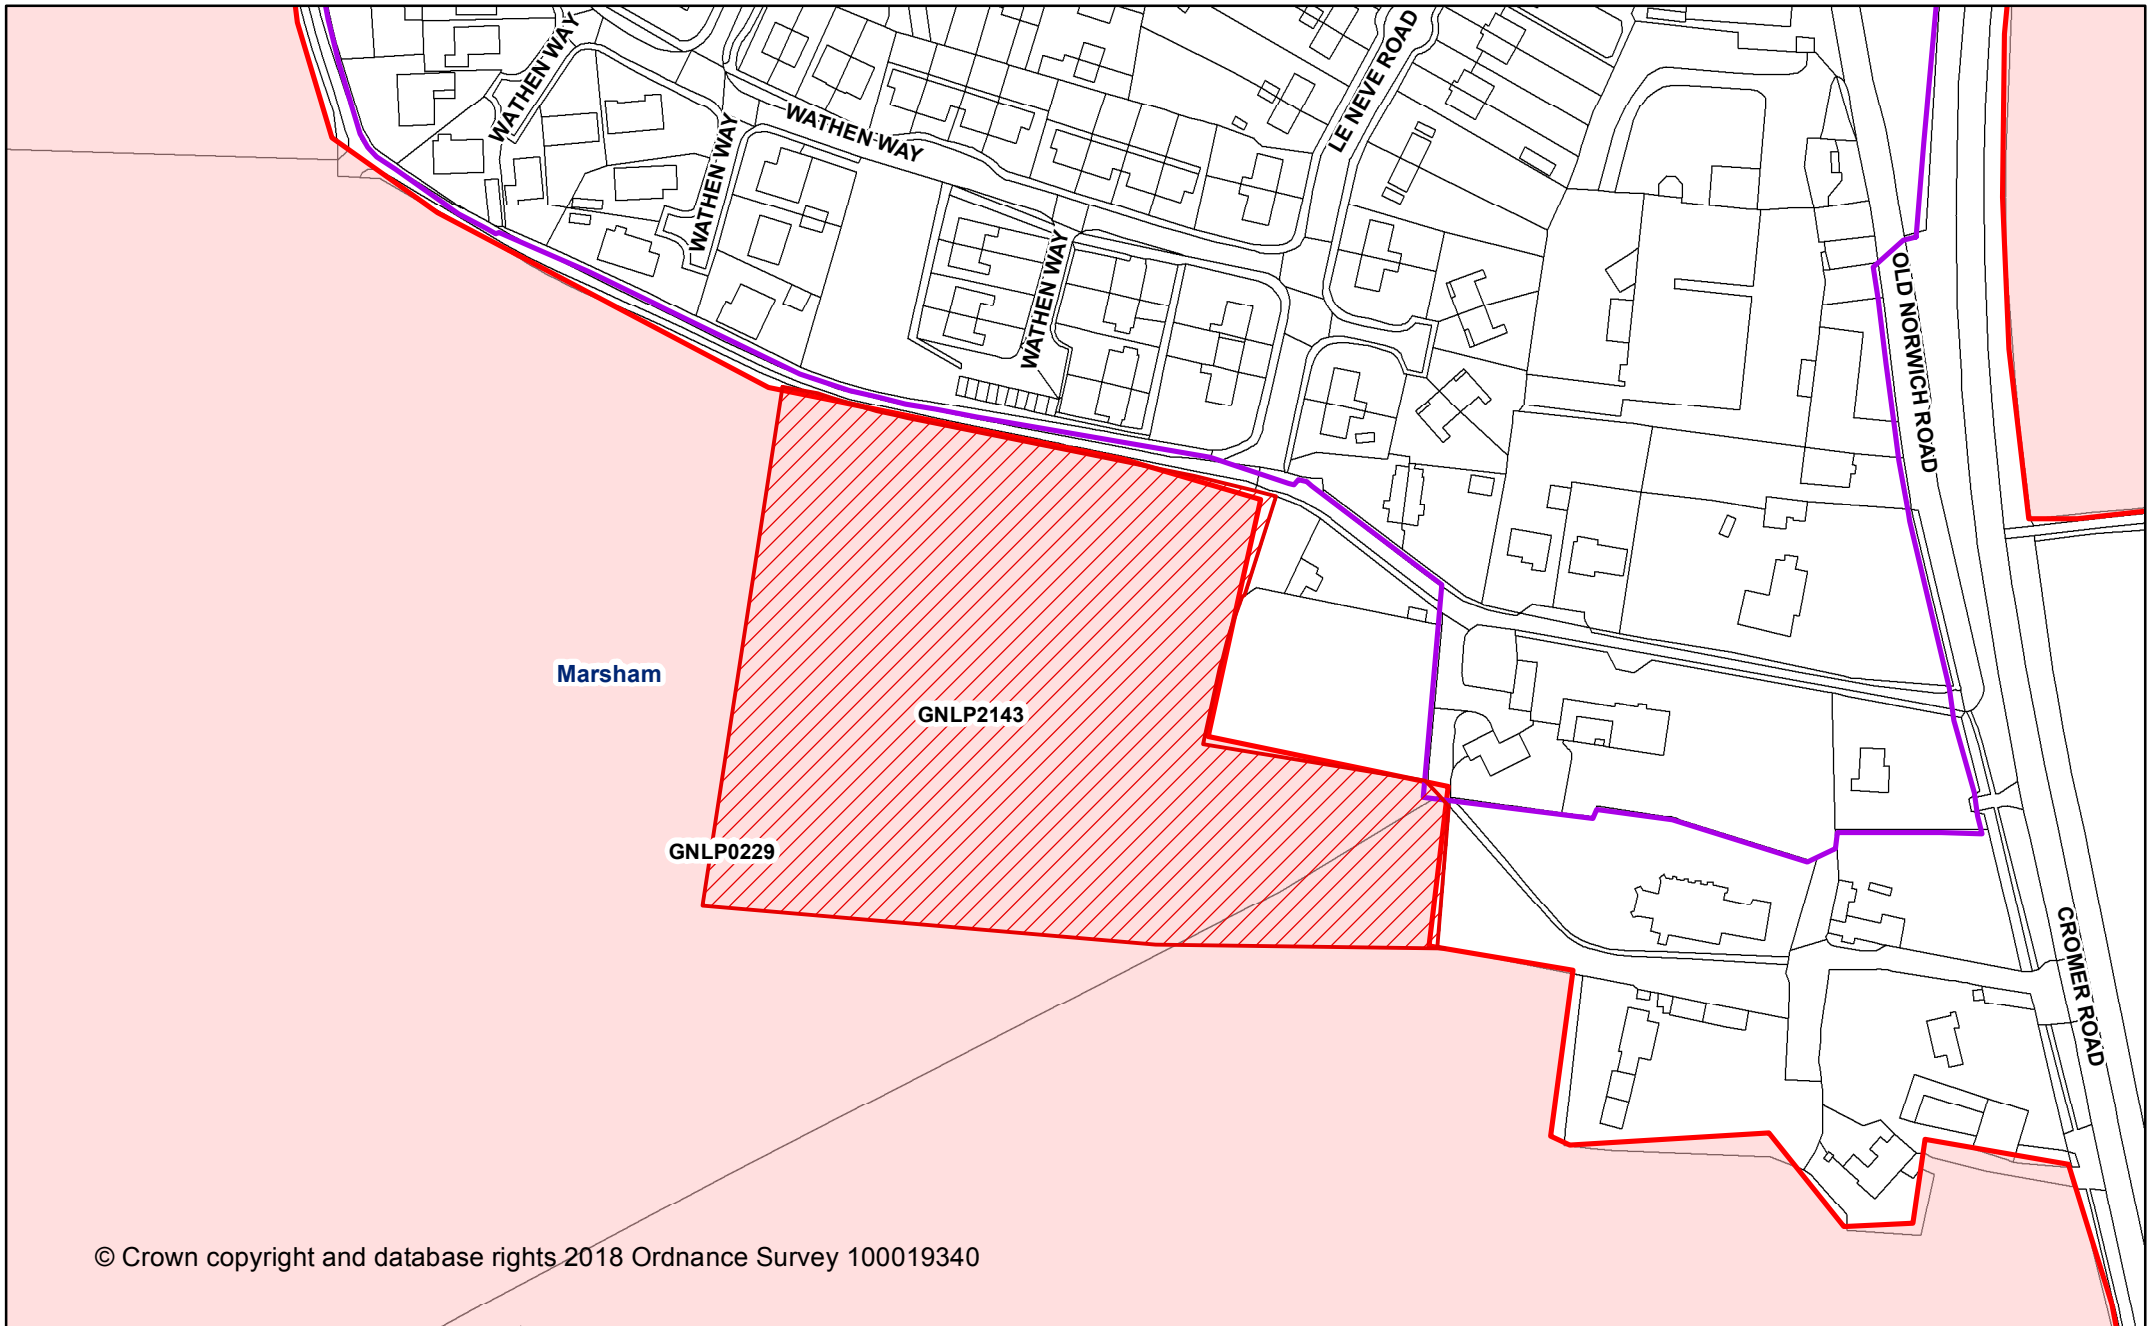

Mingay Farm © Crown copyright and database rights 2018 Ordnance Survey 100019340

Greater Norwich Local Plan Regulation 18 Consultation

Marsham CP

-  Proposed changes to settlement boundary
-  Sites submitted during Reg 18 stage
-  Sites submitted during call for sites
-  Commitments
-  Broads Authority Area
-  Parish Boundary
-  Settlement Boundaries

Date created: 15-06-2018

1:19,295

@ A4

© Crown copyright and database rights 2018 Ordnance Survey 100019340

**Greater Norwich Local Plan
Regulation 18 Consultation**

GNLP2143

	Proposed changes to settlement boundary		Commitments
	Sites submitted during Reg 18 stage		Broads Authority Area
	Sites submitted during call for sites		Parish Boundary
			Settlement Boundaries

Date created:
15-06-2018

scale: 1:2,000
@A4