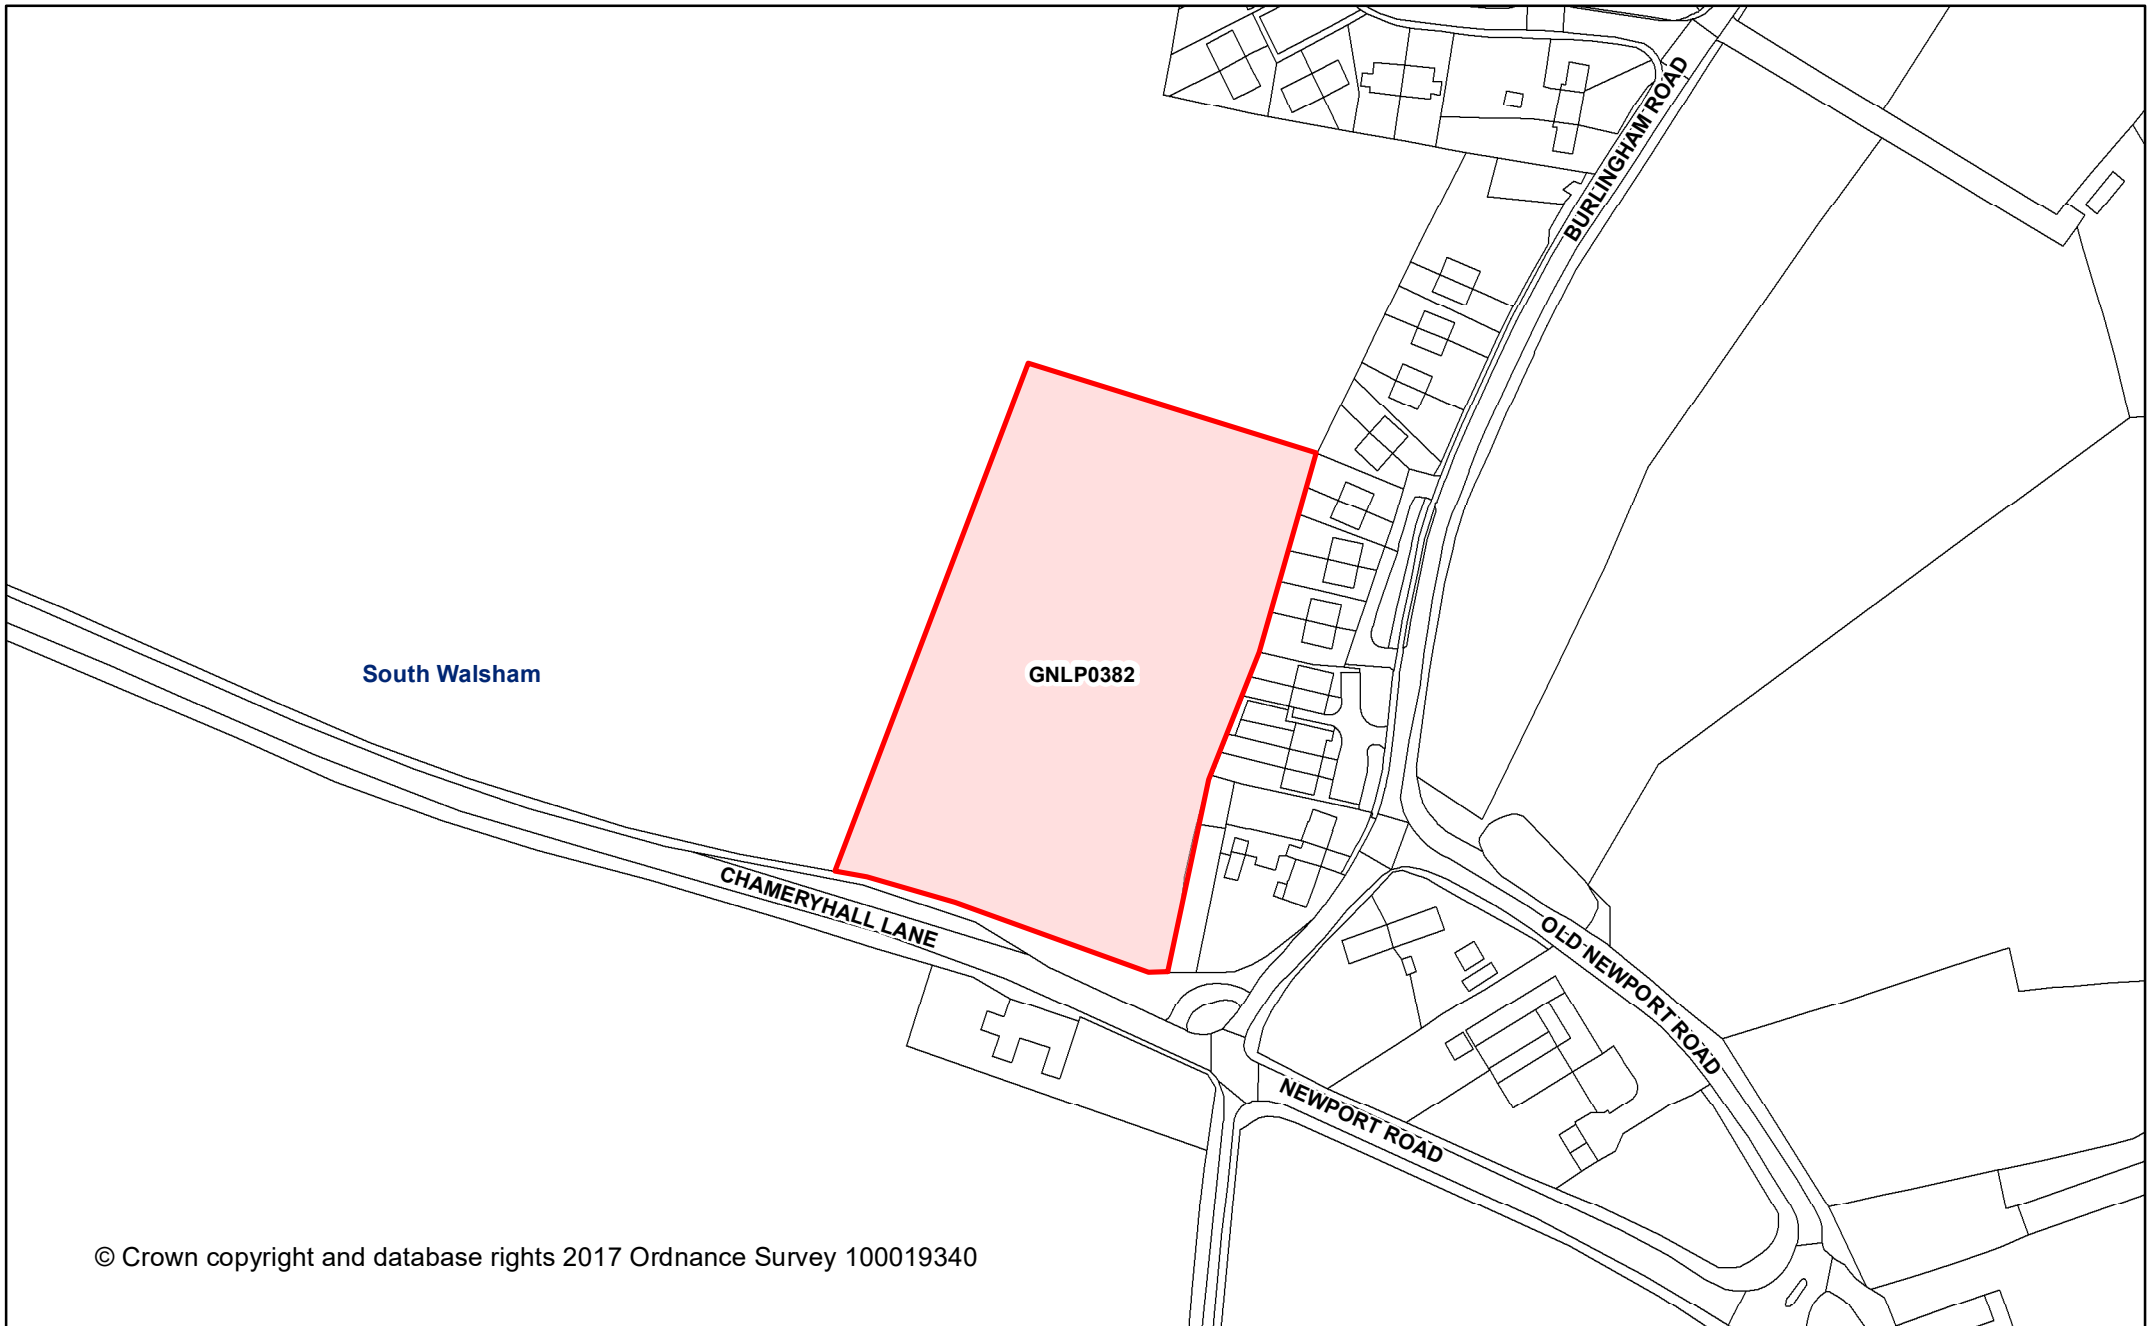

© Crown copyright and database rights 2017. Ordnance Survey 100019040

© Crown copyright and database rights 2017 Ordnance Survey 100019340

Greater Norwich Local Plan

This map was made by the Norfolk County Council Information Exploitation Team gis@norfolk.gov.uk

South Walsham
GNLP0382
Land north Chamery Lane

Date created:
31-03-2017

Legend 1:2,000

 Parish Boundary