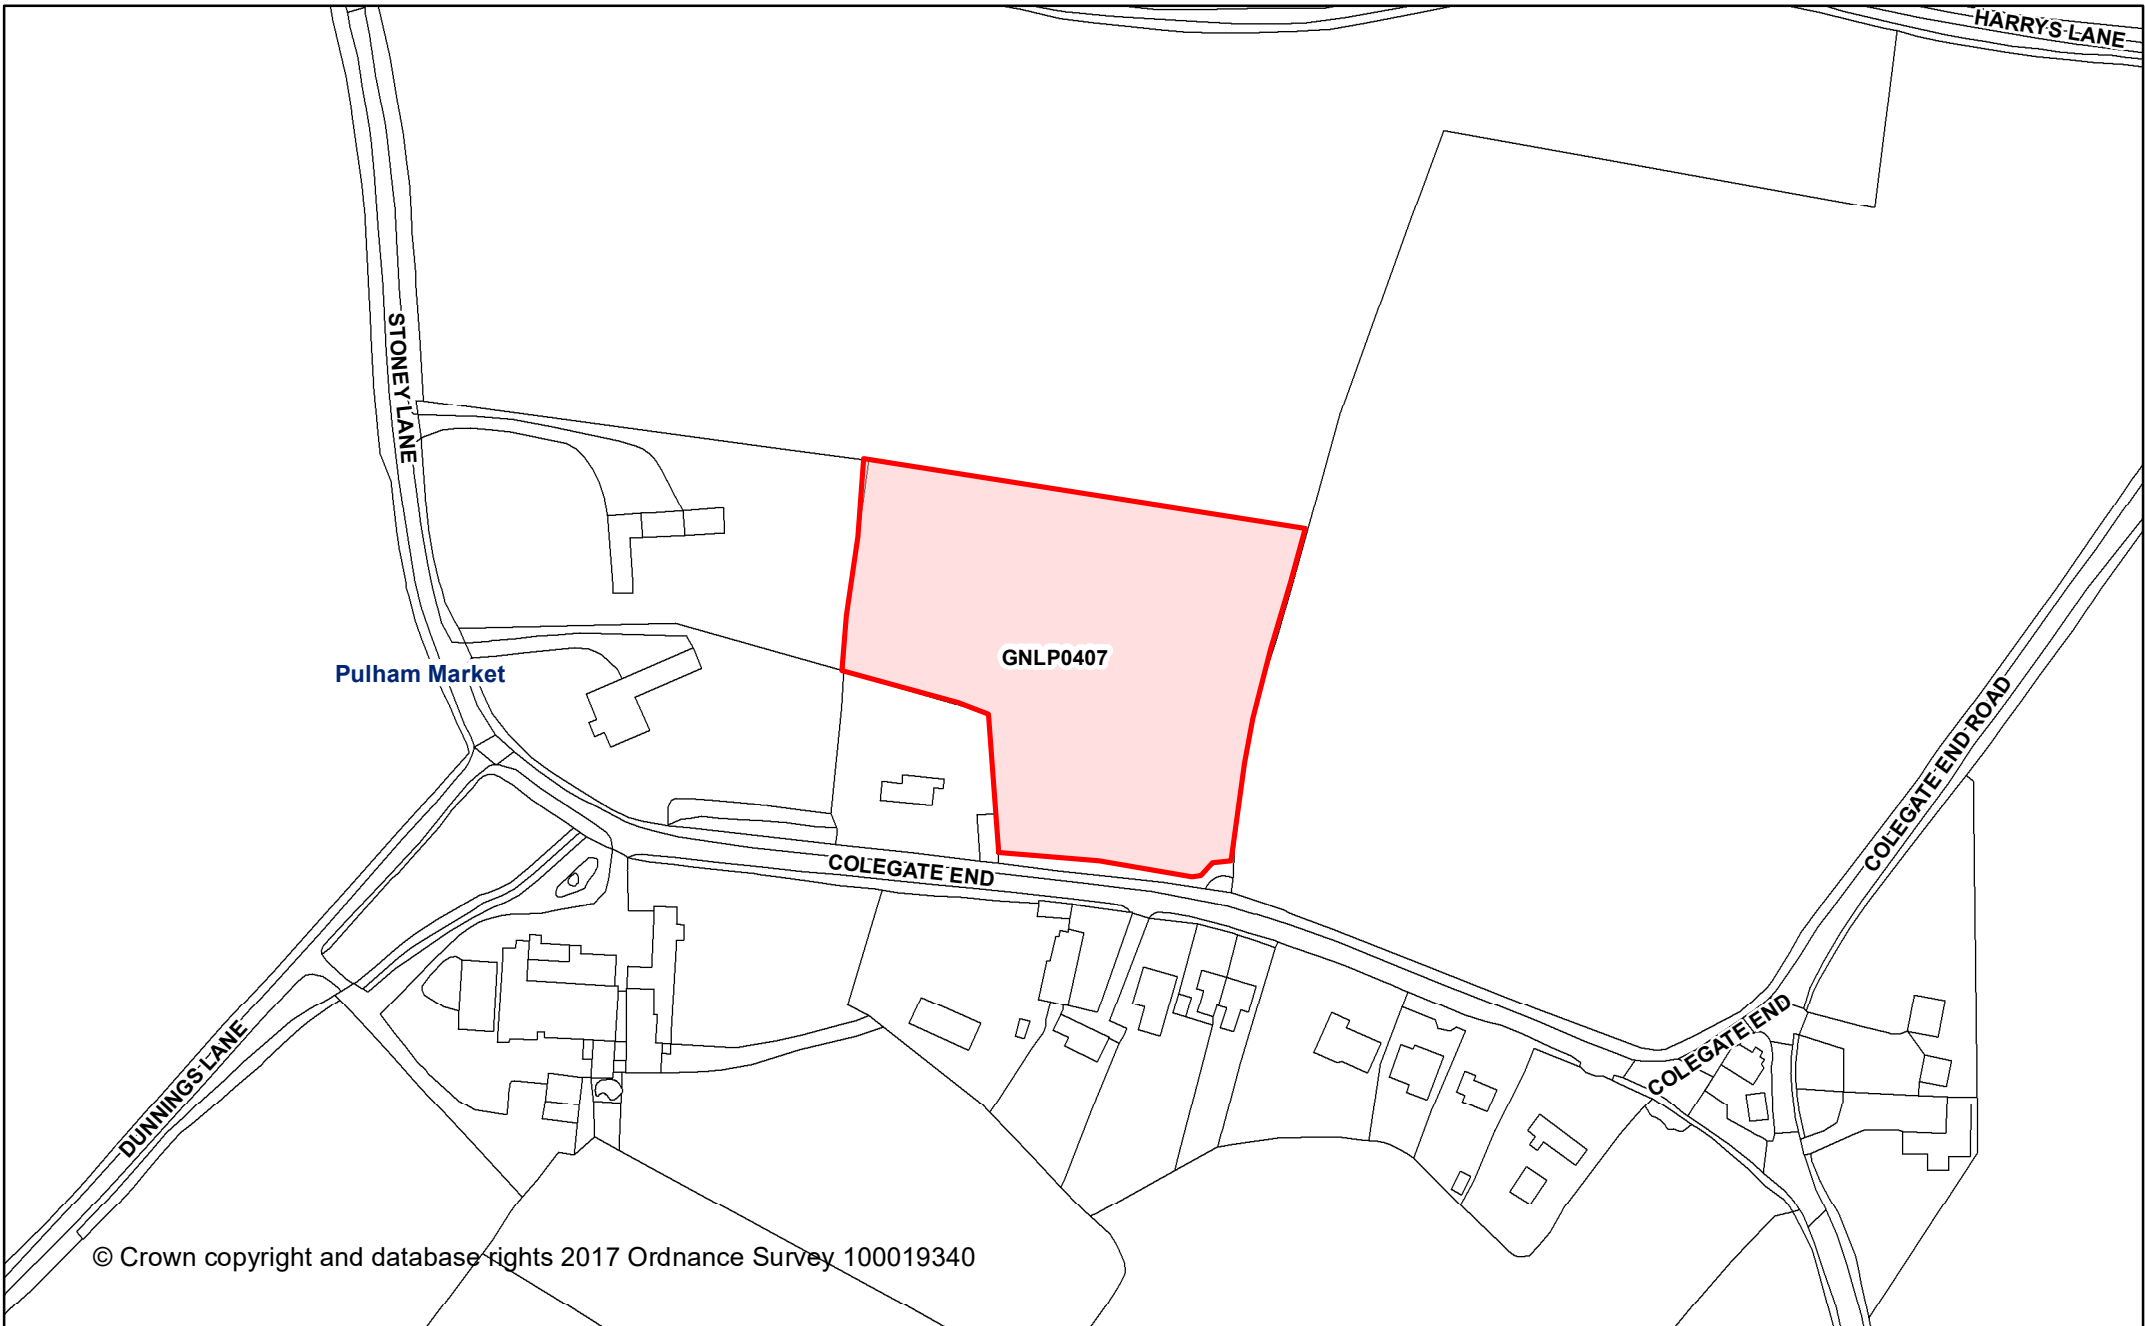

Greater Norwich Local Plan

This map was made by the Norfolk County Council Information Exploitation Team gis@norfolk.gov.uk

Pulham Market
GNLP0418
Land at Cooks Field

Date created:
31-03-2017

Legend 1:2,000

 Parish Boundary

Greater Norwich Local Plan

This map was made by the Norfolk County Council Information Exploitation Team gis@norfolk.gov.uk

Pulham Market
GNL0407
Colgate Rd Pullham Market

Date created:
 31-03-2017

Legend 1:2,000

 Parish Boundary

© Crown copyright and database rights 2017 Ordnance Survey 100019340

Greater Norwich Local Plan

Pulham Market
GNLP0166
Gosmore, Colegate End Road

Date created:
31-03-2017

Legend 1:2,000

 Parish Boundary