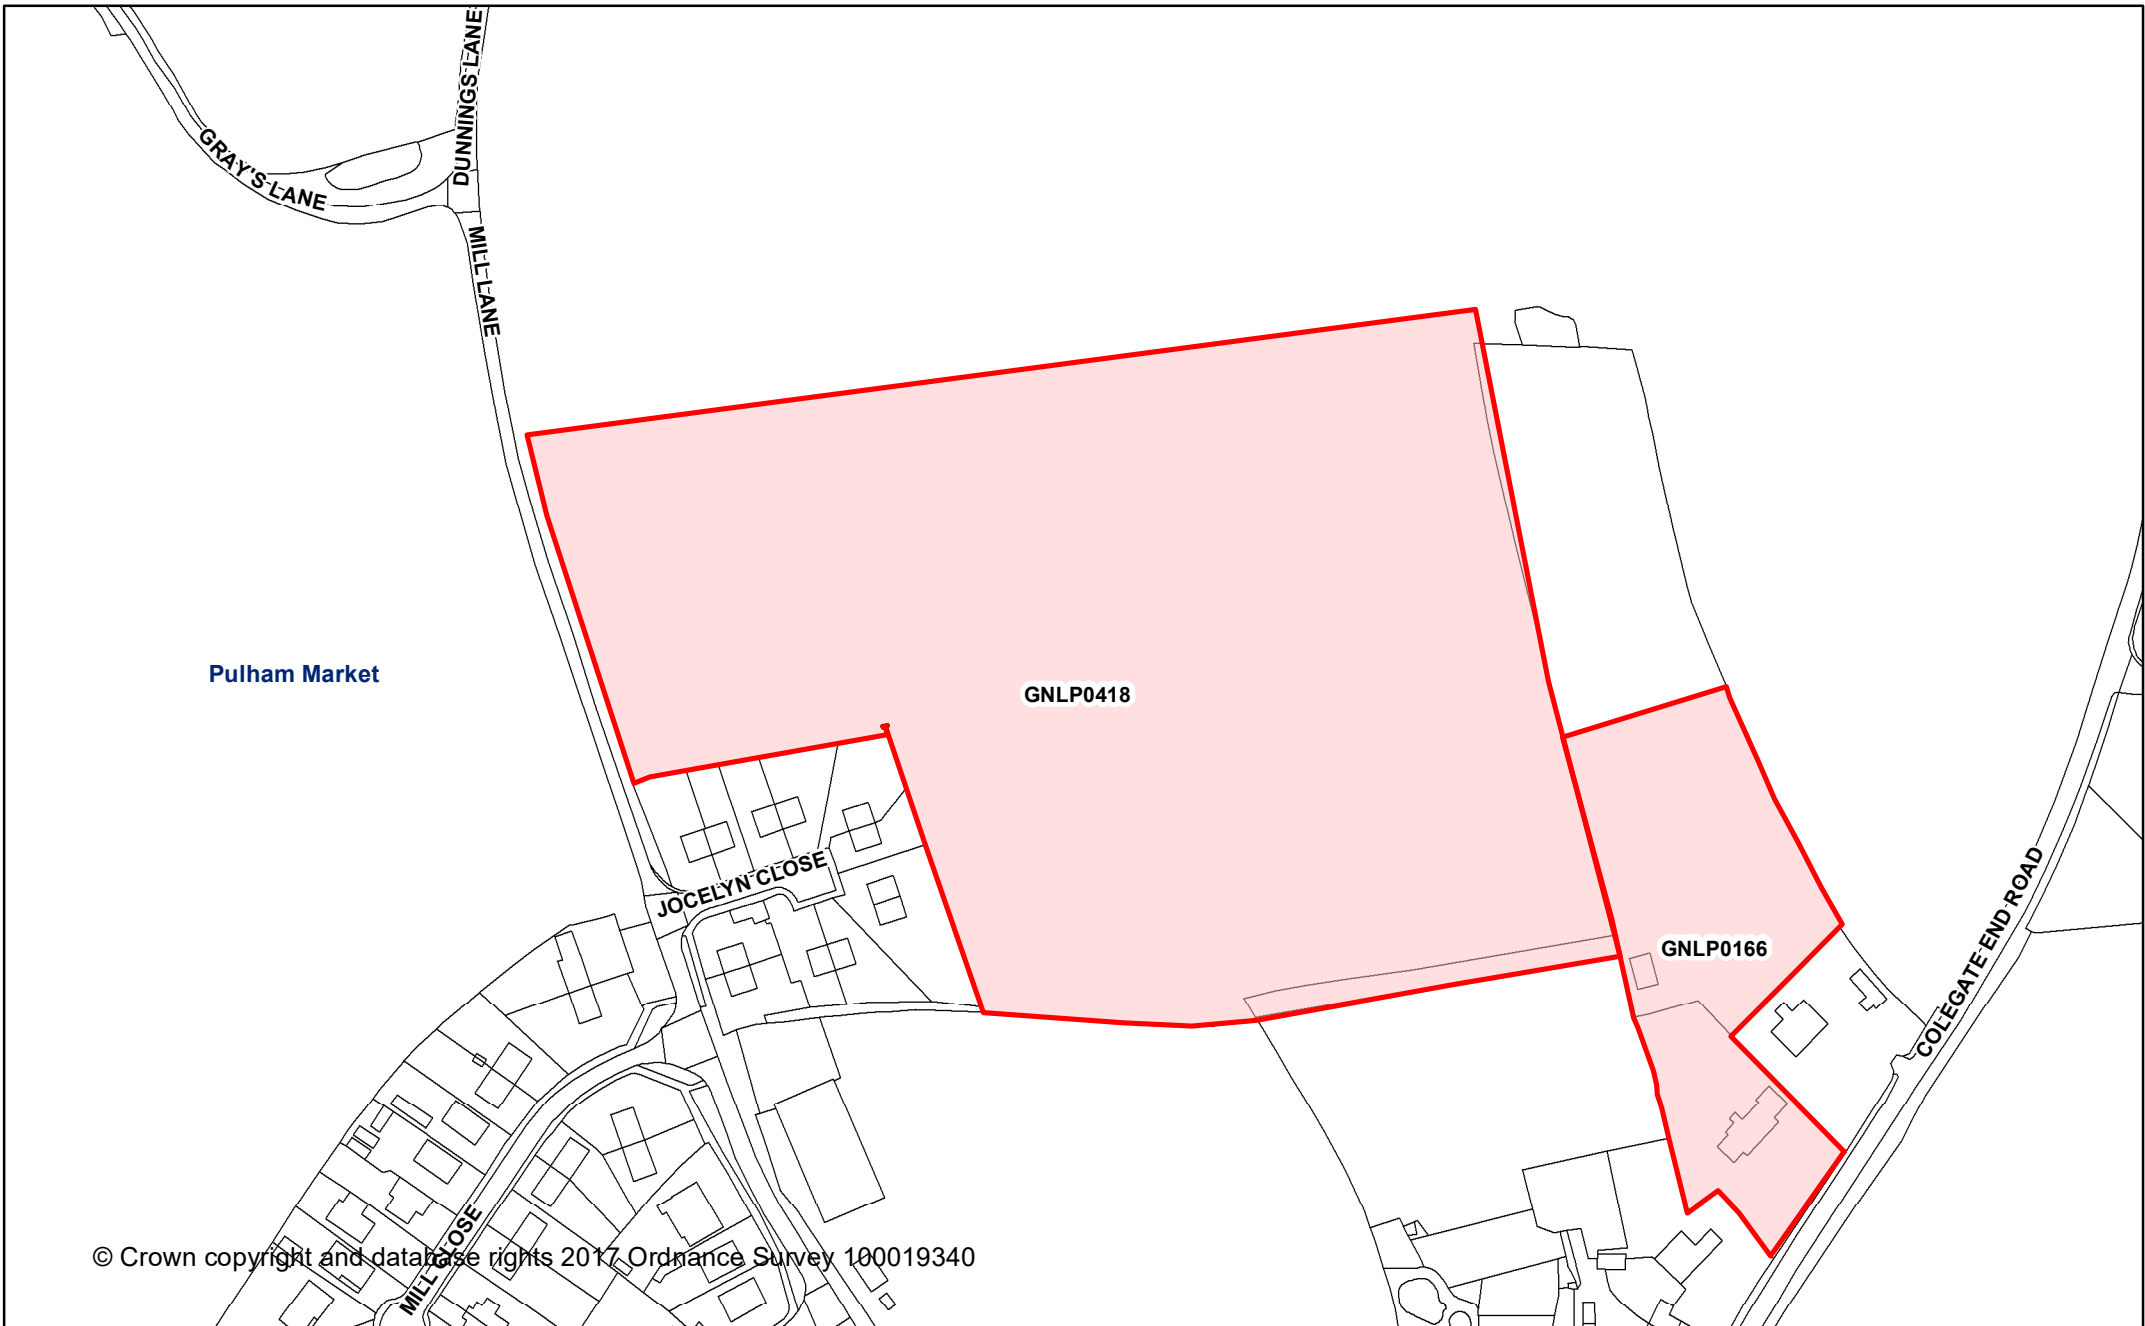

© Crown copyright and database rights 2017 Ordnance Survey 100019340

Greater Norwich Local Plan

Pulham Market

Legend

 ParishesBoundary

Date created:
31-03-2017

1:38,246

© Crown copyright and database rights 2017 Ordnance Survey 100019340

Greater Norwich Local Plan

This map was made by the Norfolk County Council Information Exploitation Team gis@norfolk.gov.uk

Pulham Market
GNLP0418
Land at Cooks Field

Date created:
31-03-2017

Legend 1:2,000

Legend 1:2,000

 Parish Boundary

© Crown copyright and database rights 2017 Ordnance Survey 100019340

Greater Norwich Local Plan

Pulham Market
GNLP0166
Gosmore, Colegate End Road

Date created:
31-03-2017

Legend 1:2,000

 Parish Boundary