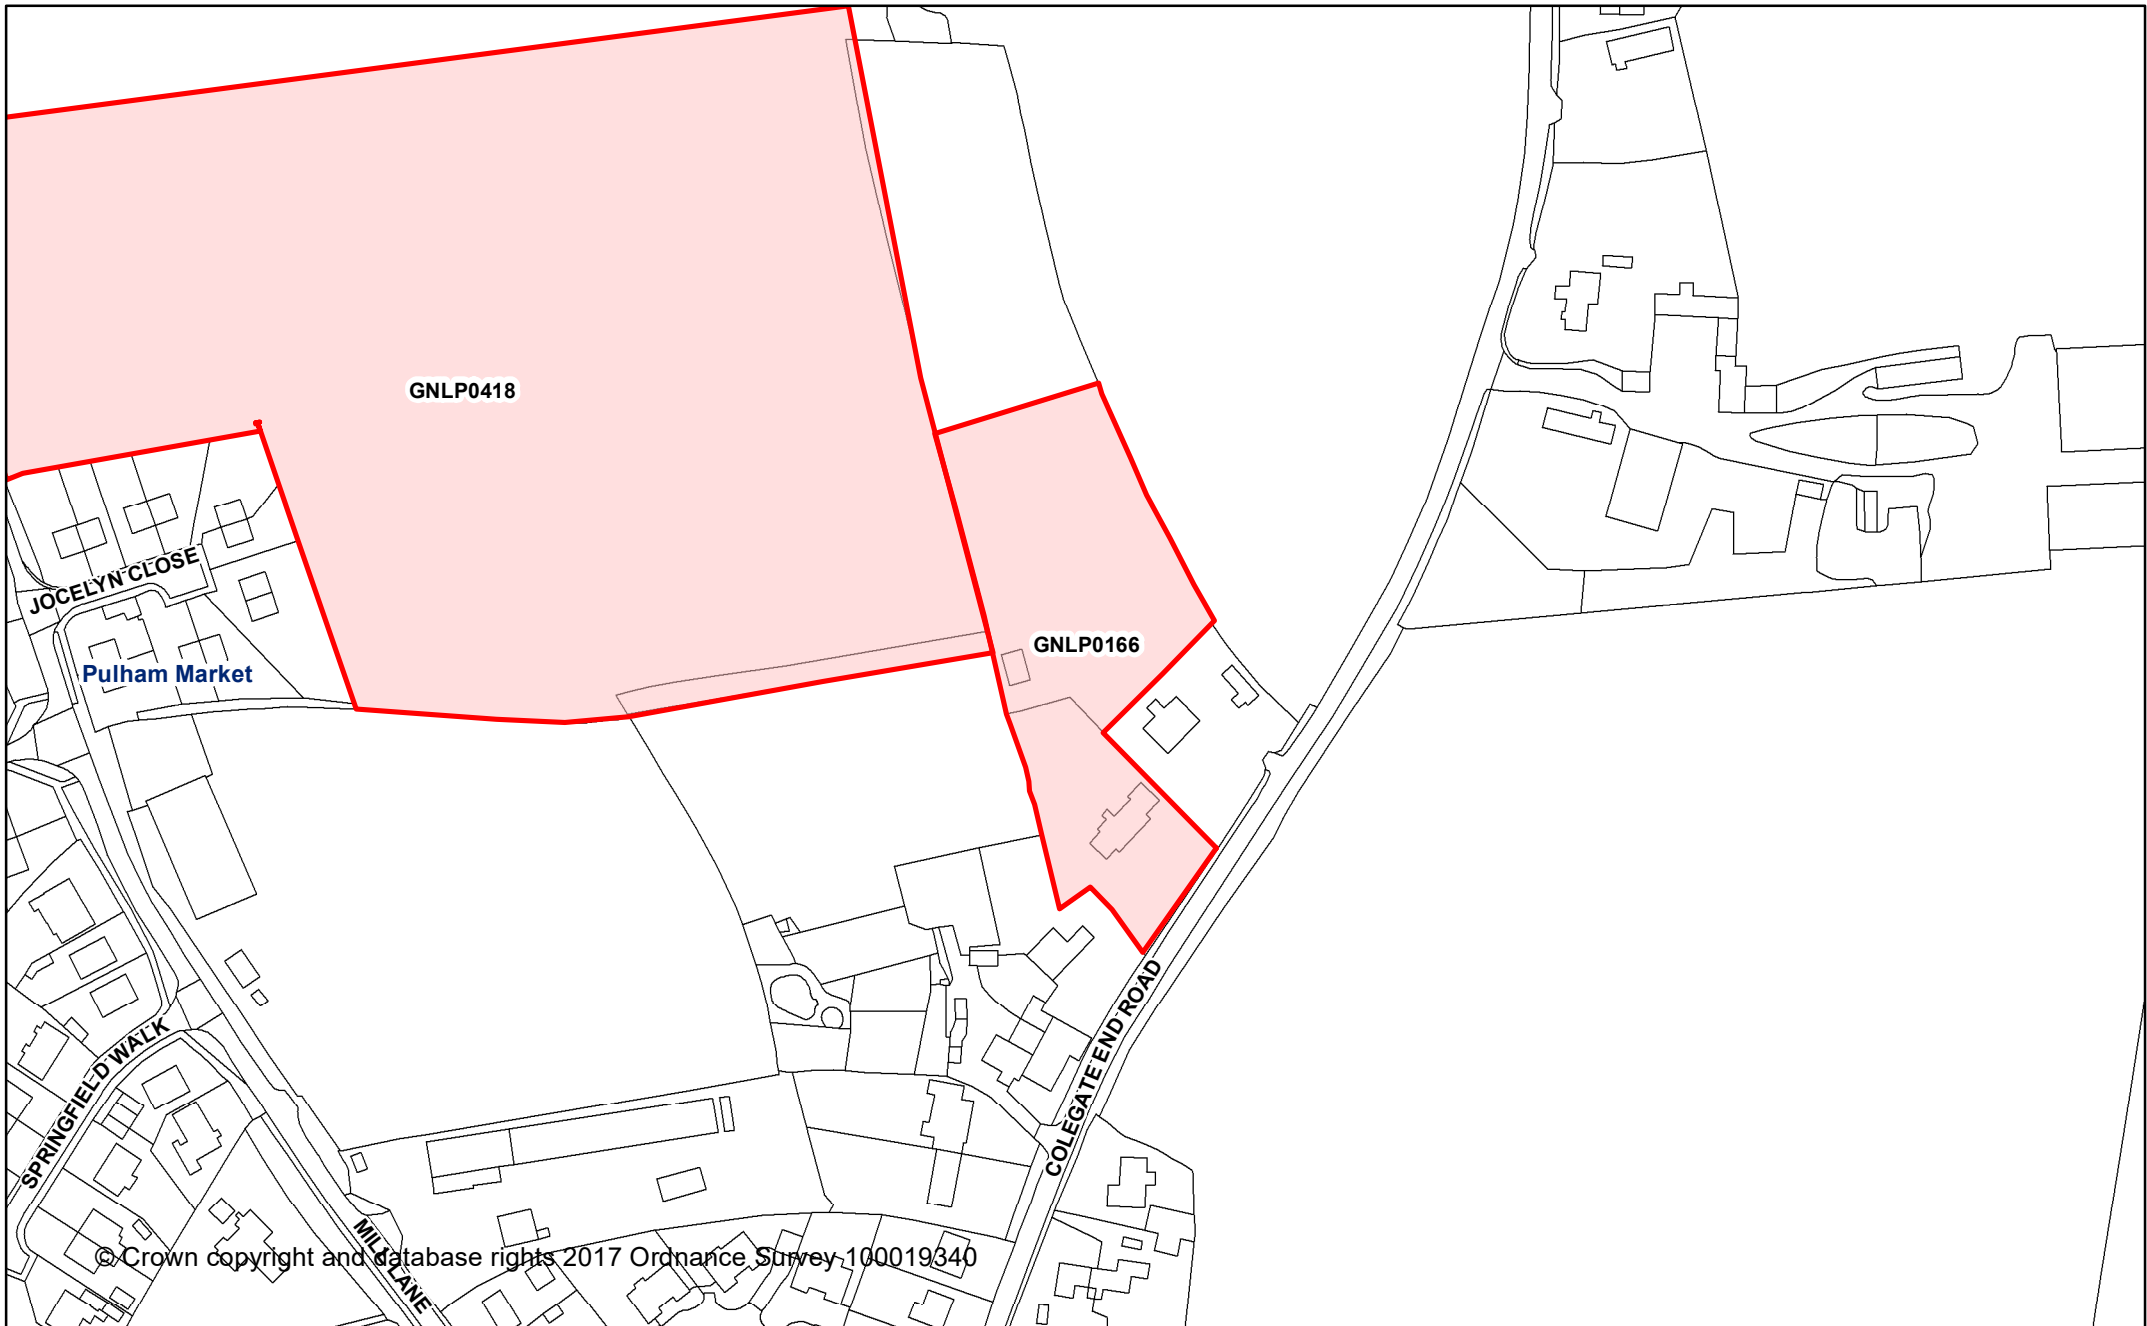

 Parish Boundary

Greater Norwich Local Plan

This map was made by the Norfolk County Council Information Exploitation Team gis@norfolk.gov.uk

Pulham Market
GNL0407
Colgate Rd Pullham Market

Date created:
 31-03-2017

Legend 1:2,000

 Parish Boundary

© Crown copyright and database rights 2017 Ordnance Survey 100019340

Greater Norwich Local Plan

Pulham Market
GNLP0166
Gosmore, Colegate End Road

Date created:
31-03-2017

Legend 1:2,000

 Parish Boundary