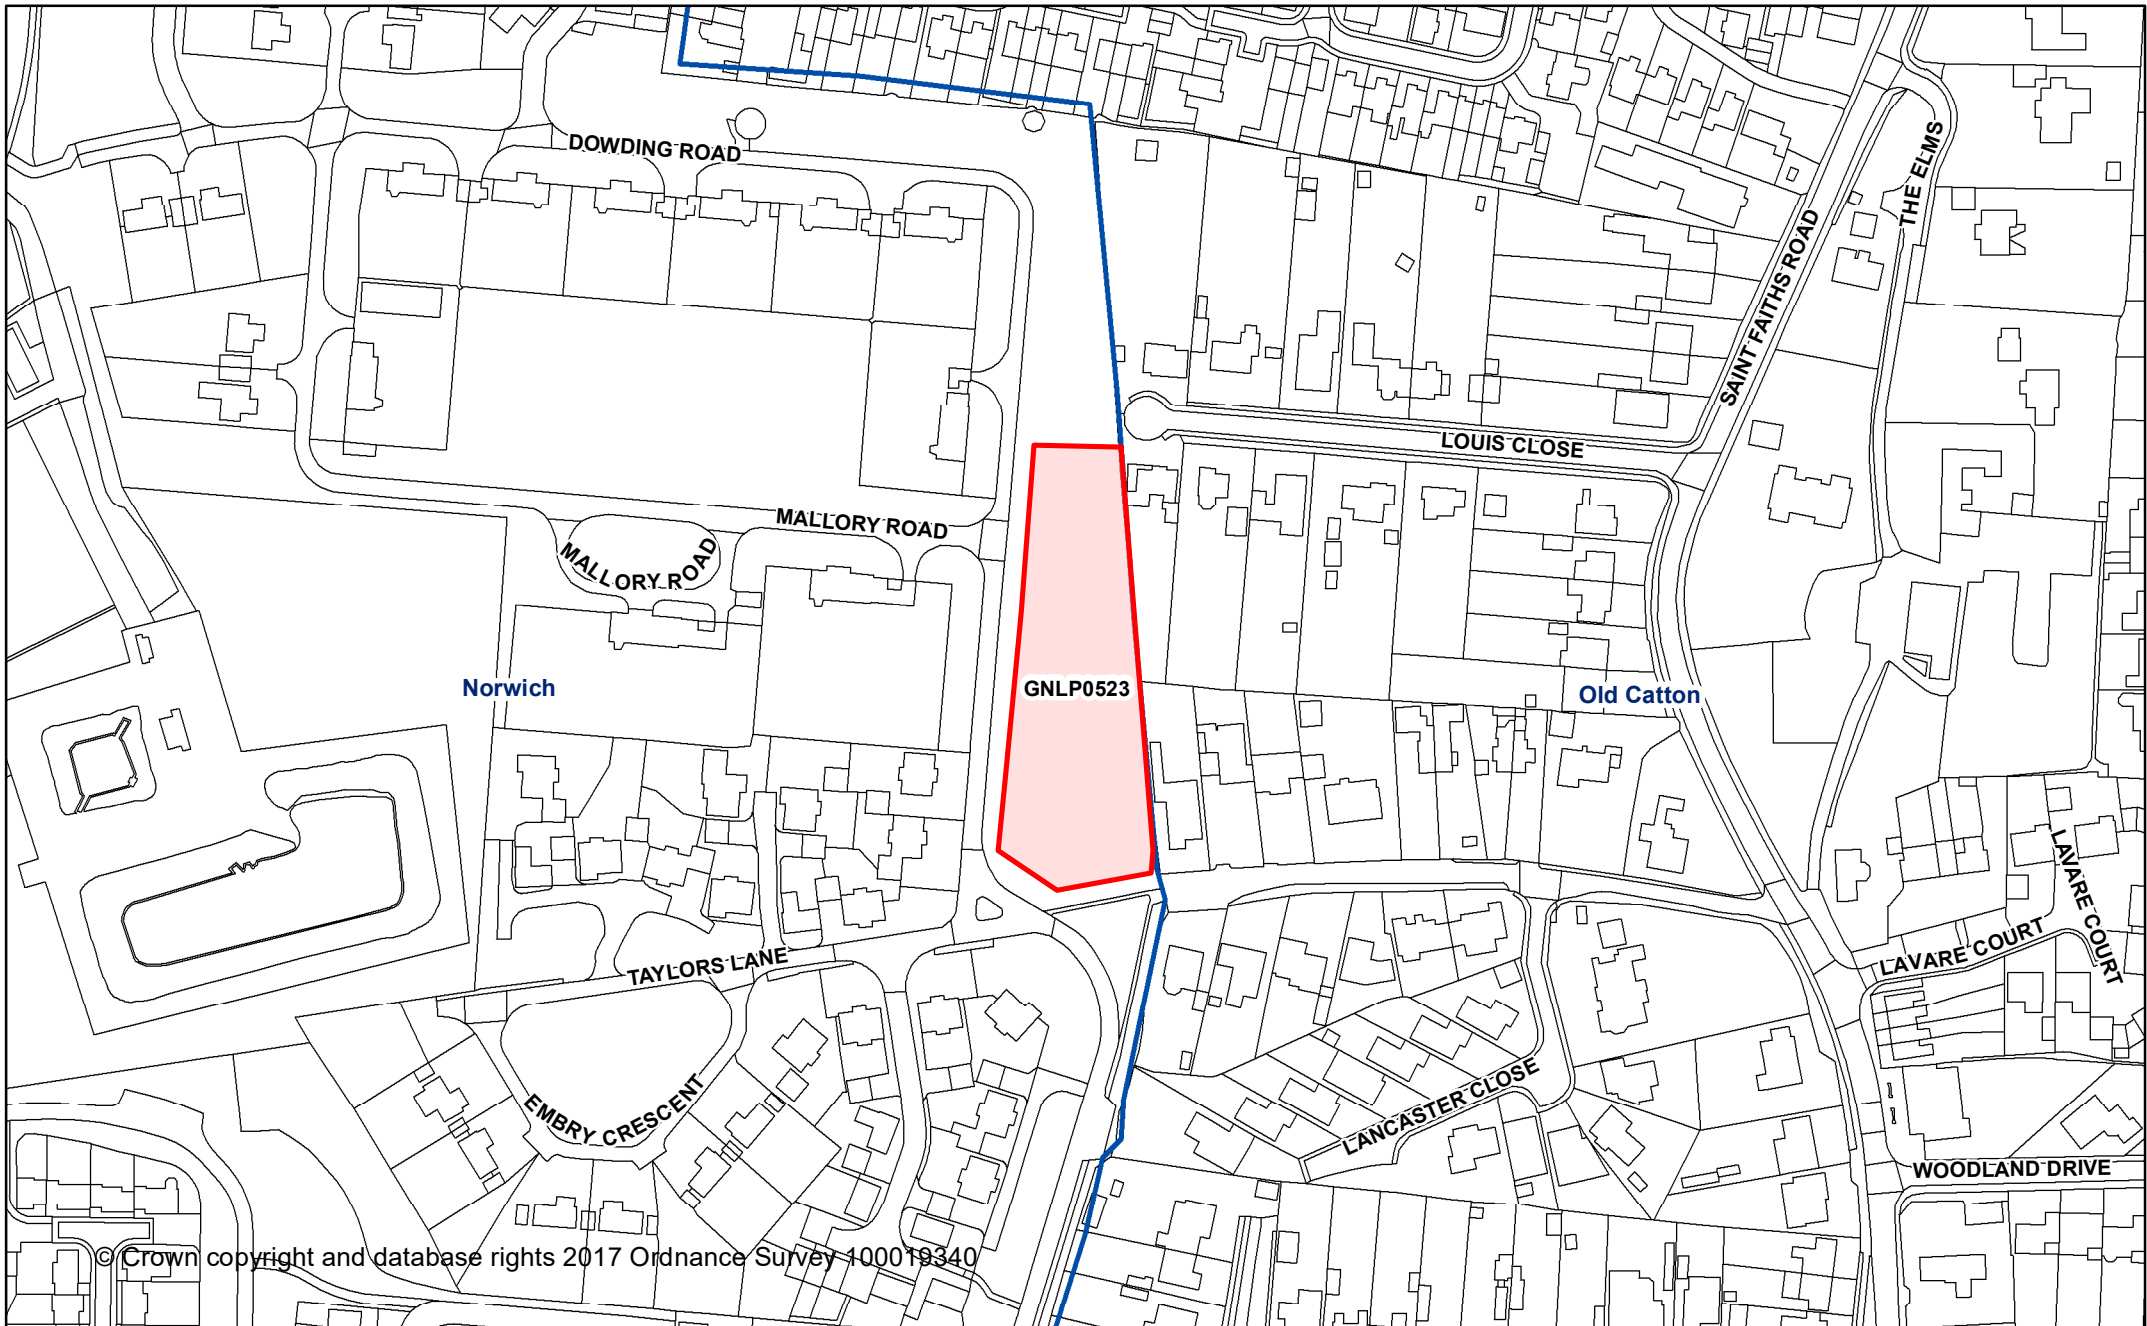

© Crown copyright and database rights 2017 Ordnance Survey 100019340

Greater Norwich Local Plan

Old Catton

Legend

ParishesBoundary

Date created:
31-03-2017

1:15,227

© Crown copyright and database rights 2017 Ordnance Survey 100019340

Greater Norwich Local Plan

Old Catton
GNLP0523
Dowding Road

Date created:
 31-03-2017

Legend 1:2,000
 Parish Boundary

This map was made by the Norfolk County Council Information Exploitation Team gis@norfolk.gov.uk