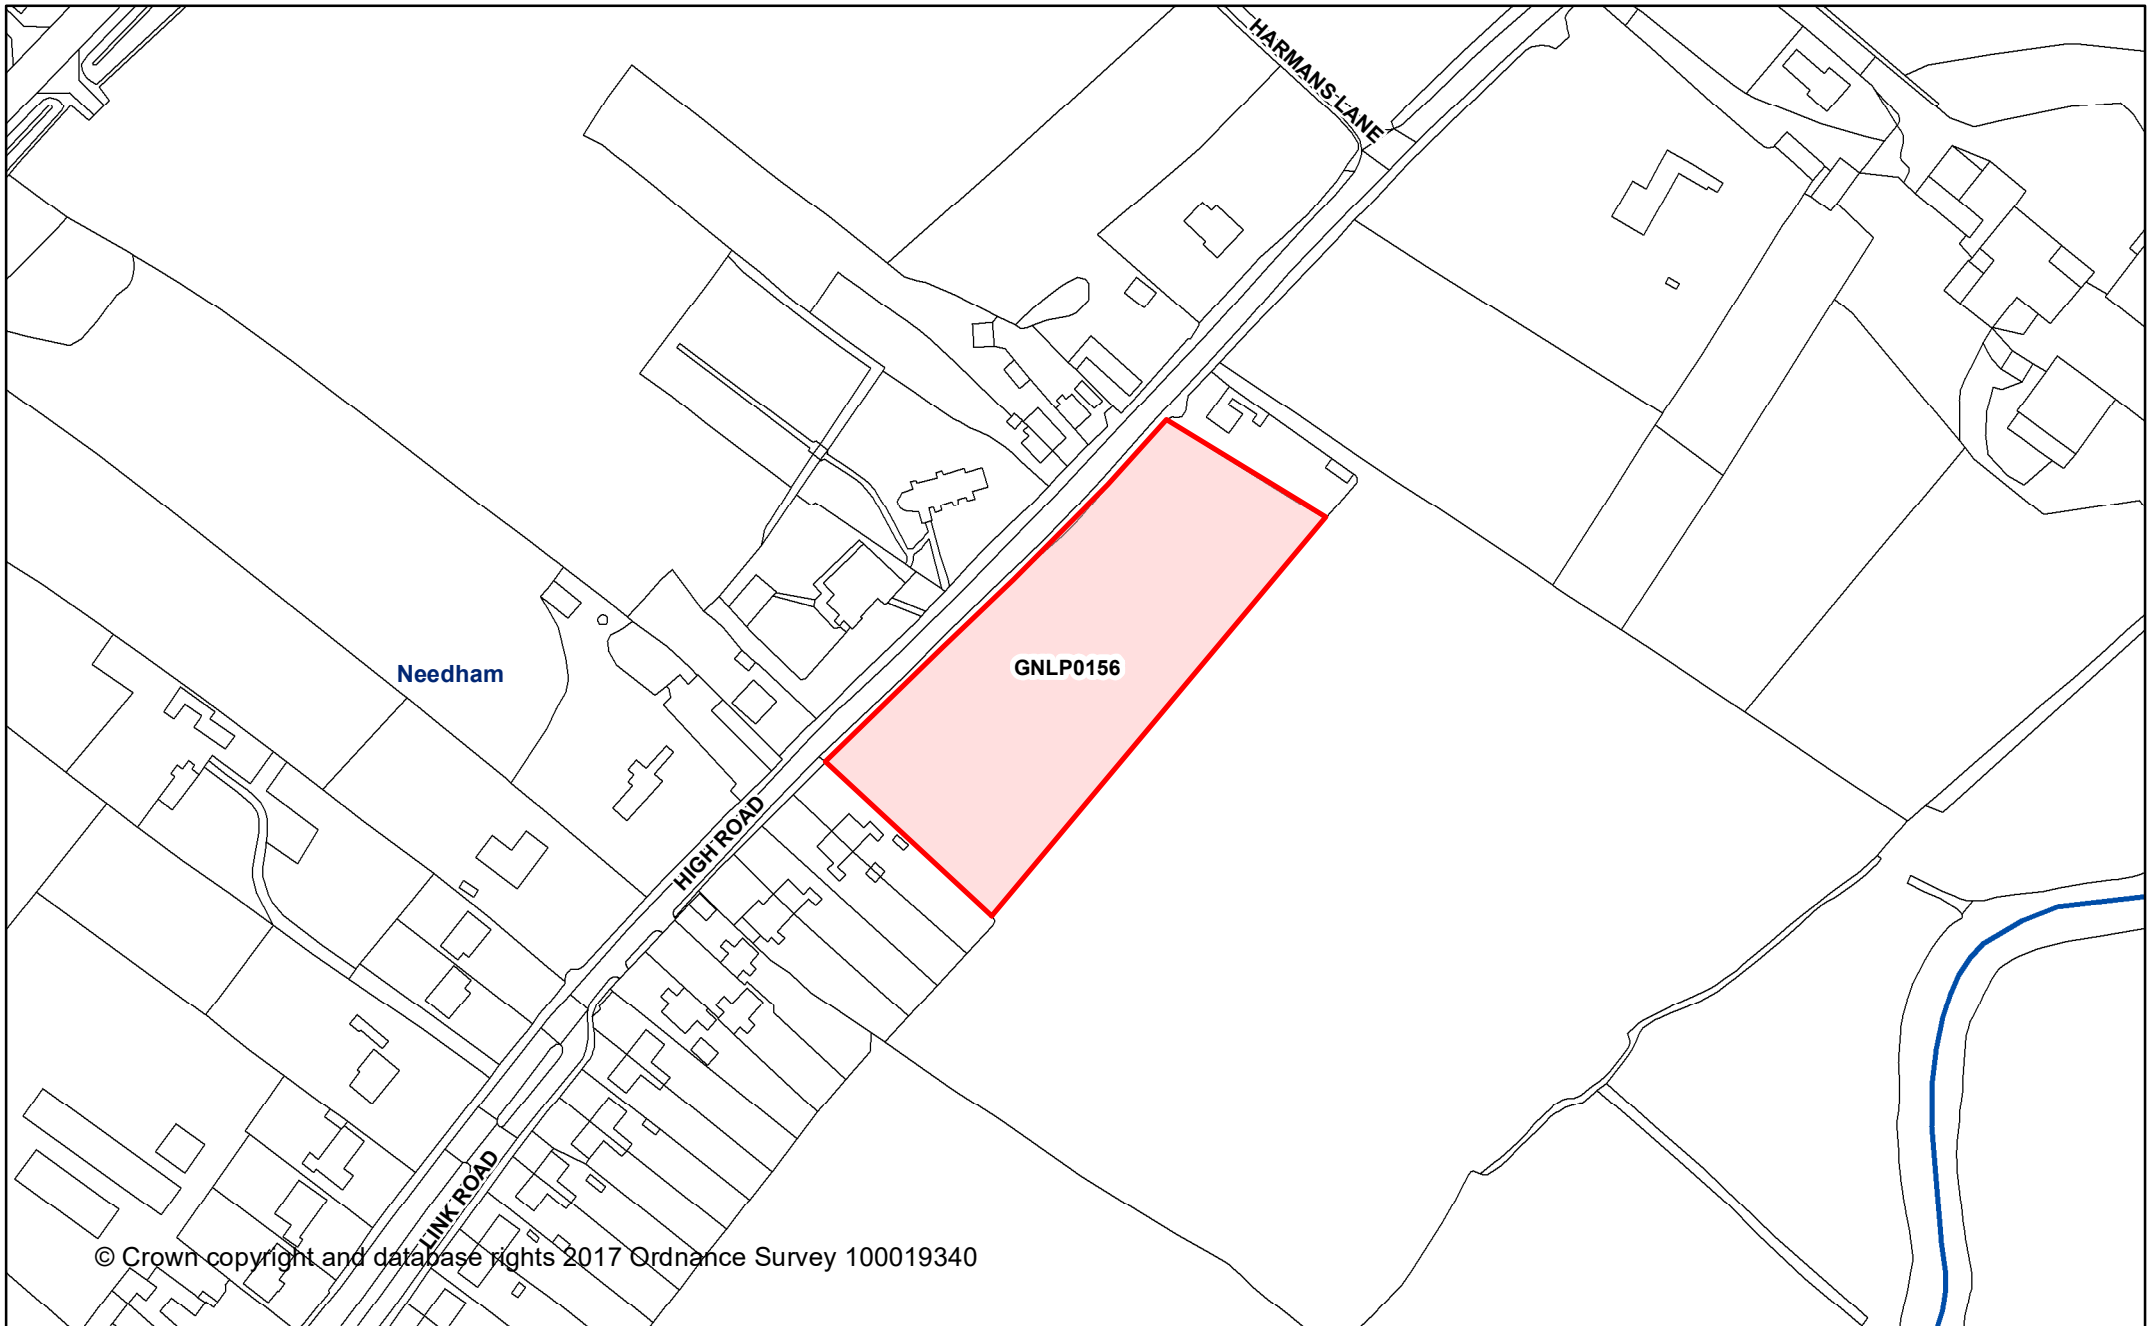

© Crown copyright and database rights 2017 Ordnance Survey 100019340

**Greater Norwich Local Plan**

**Needham**

**Legend**

 ParishesBoundary

Date created:  
31-03-2017

1:19,982

© Crown copyright and database rights 2017 Ordnance Survey 100019340

**Greater Norwich Local Plan**

**Needham  
GNLP0156**

**Site opposite Village Hall, High Road**

Date created:  
31-03-2017

**Legend** 1:2,000

 Parish Boundary