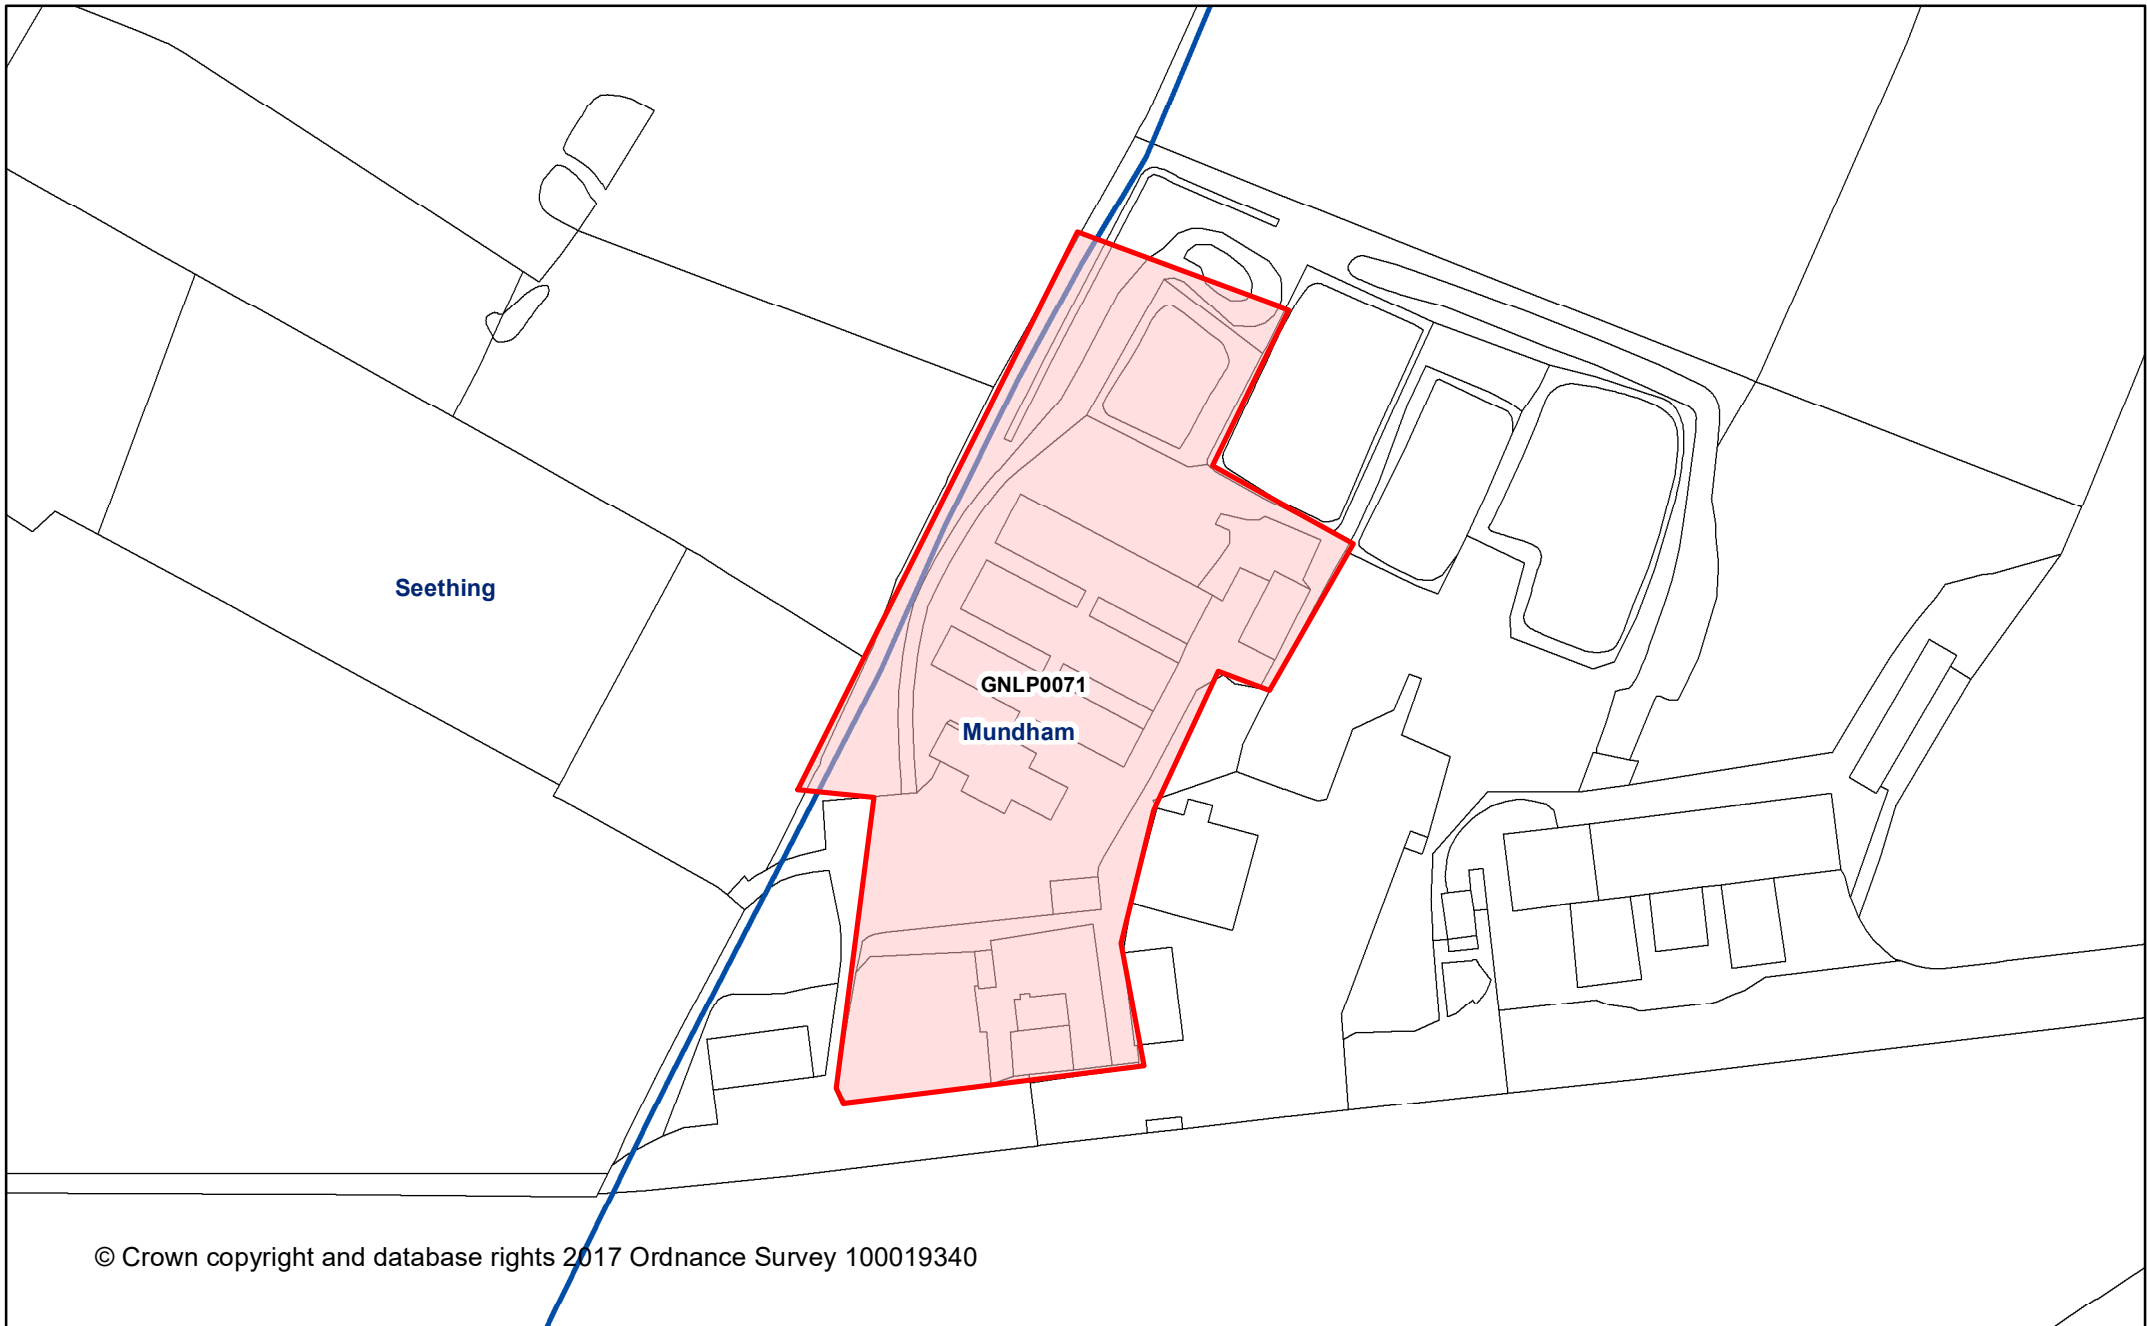

© Crown copyright and database rights 2017 Ordnance Survey 100019340

Greater Norwich Local Plan

Mundham

Legend

 ParishesBoundary

Date created:
31-03-2017

1:26,883

© Crown copyright and database rights 2017 Ordnance Survey 100019340

Greater Norwich Local Plan

**Mundham
GNLP0071
Land at Seething Airfield**

Date created:
31-03-2017

Legend 1:2,000

 Parish Boundary