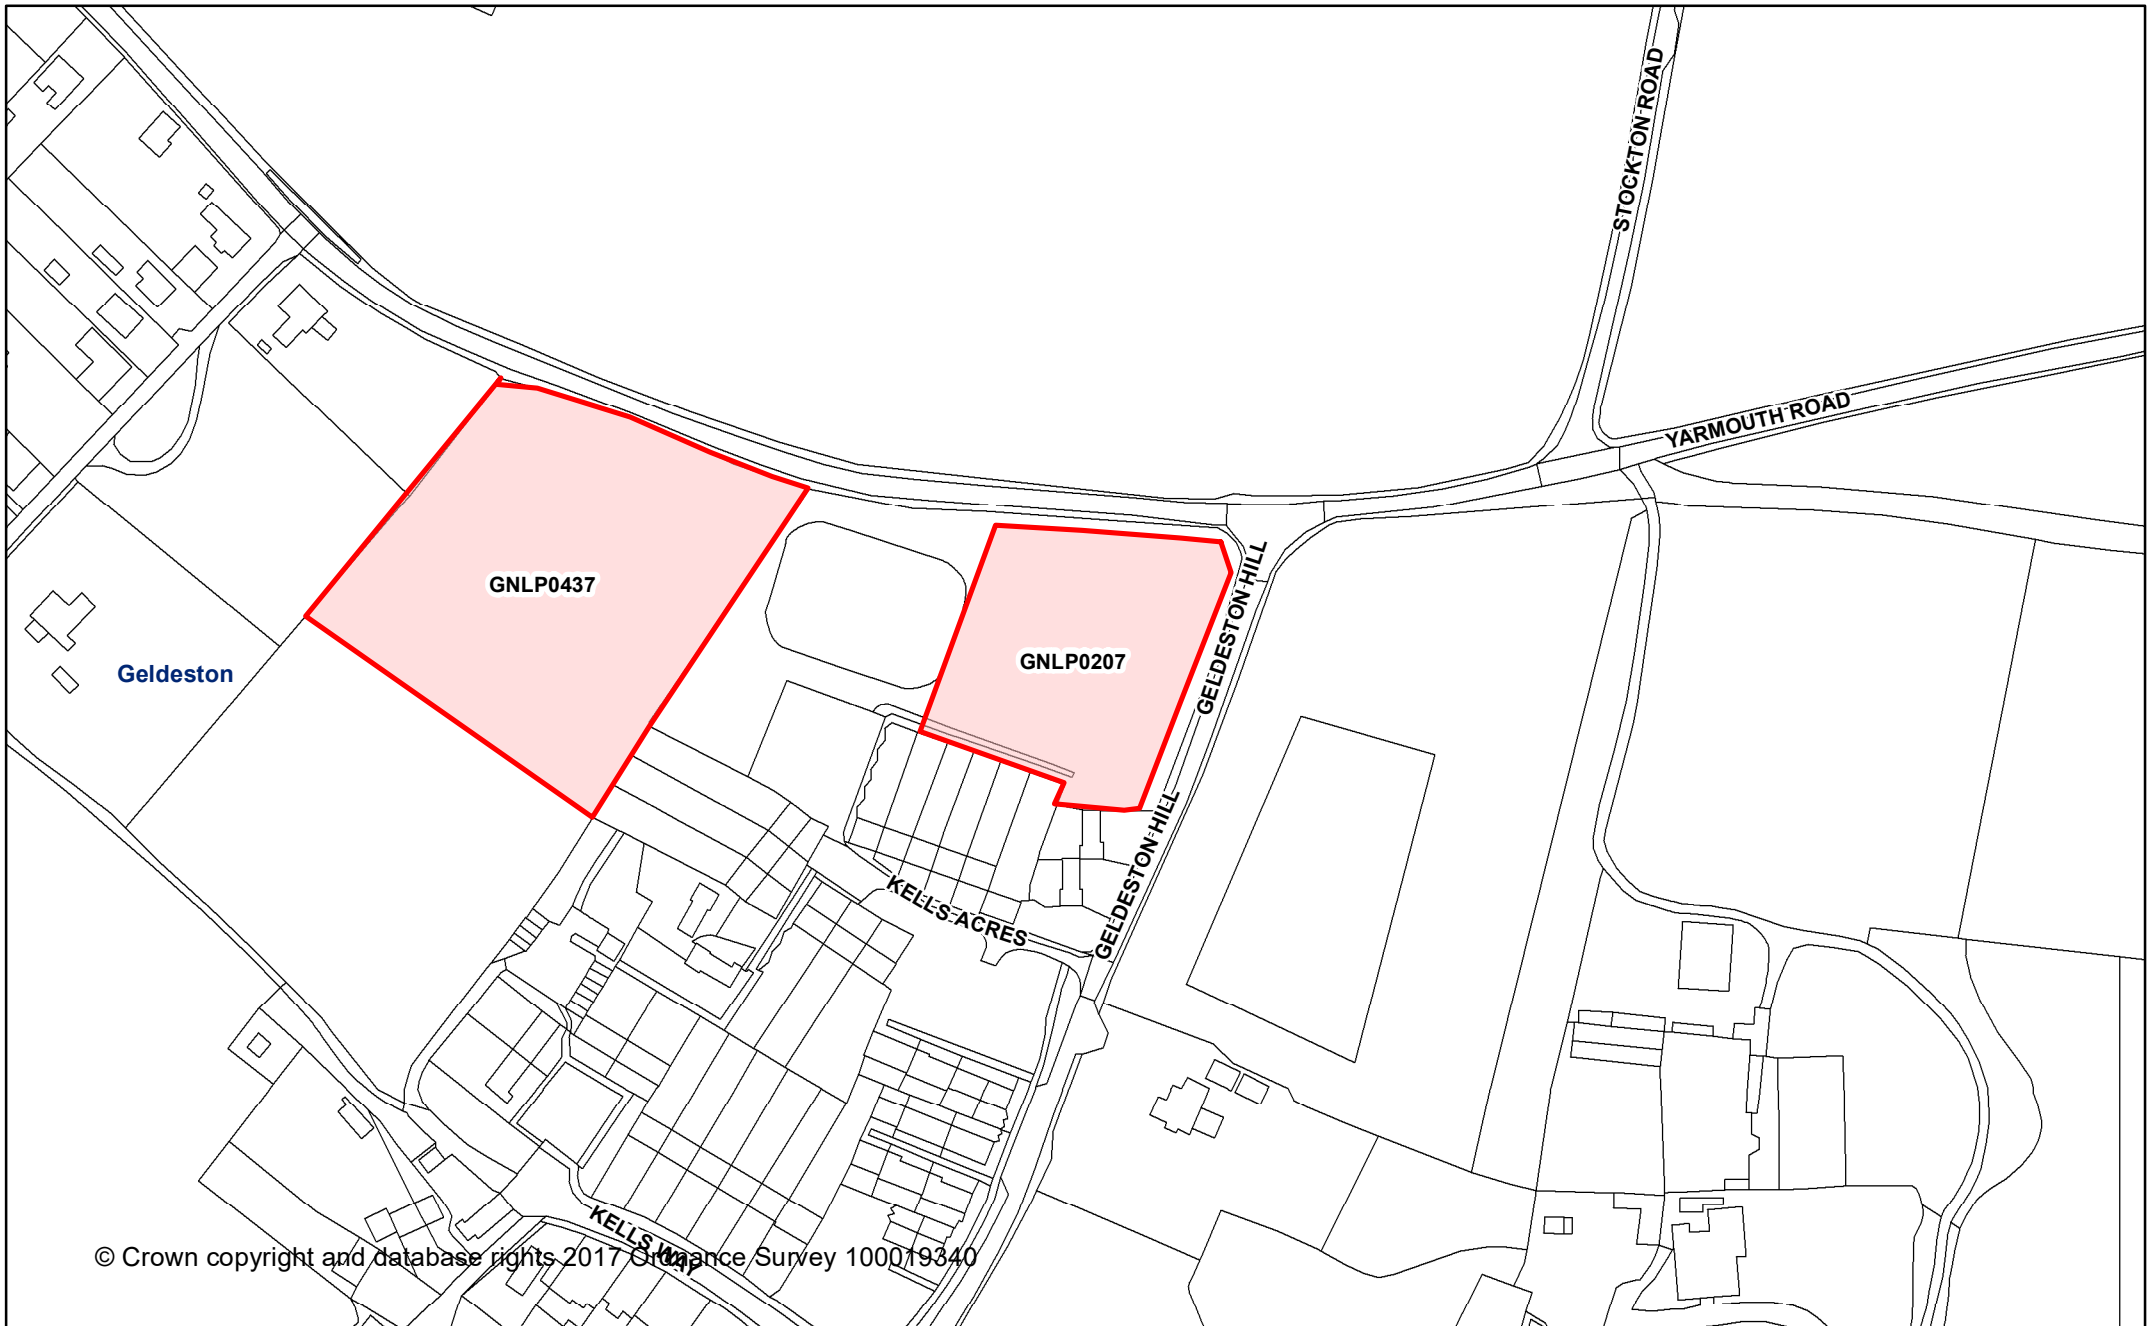

Greater Norwich Local Plan

**Geldeston
GNLP0437
land off Kells Way**

Date created:
31-03-2017

Legend 1:2,000

 Parish Boundary

© Crown copyright and database rights 2017 Ordnance Survey 100019340

Greater Norwich Local Plan