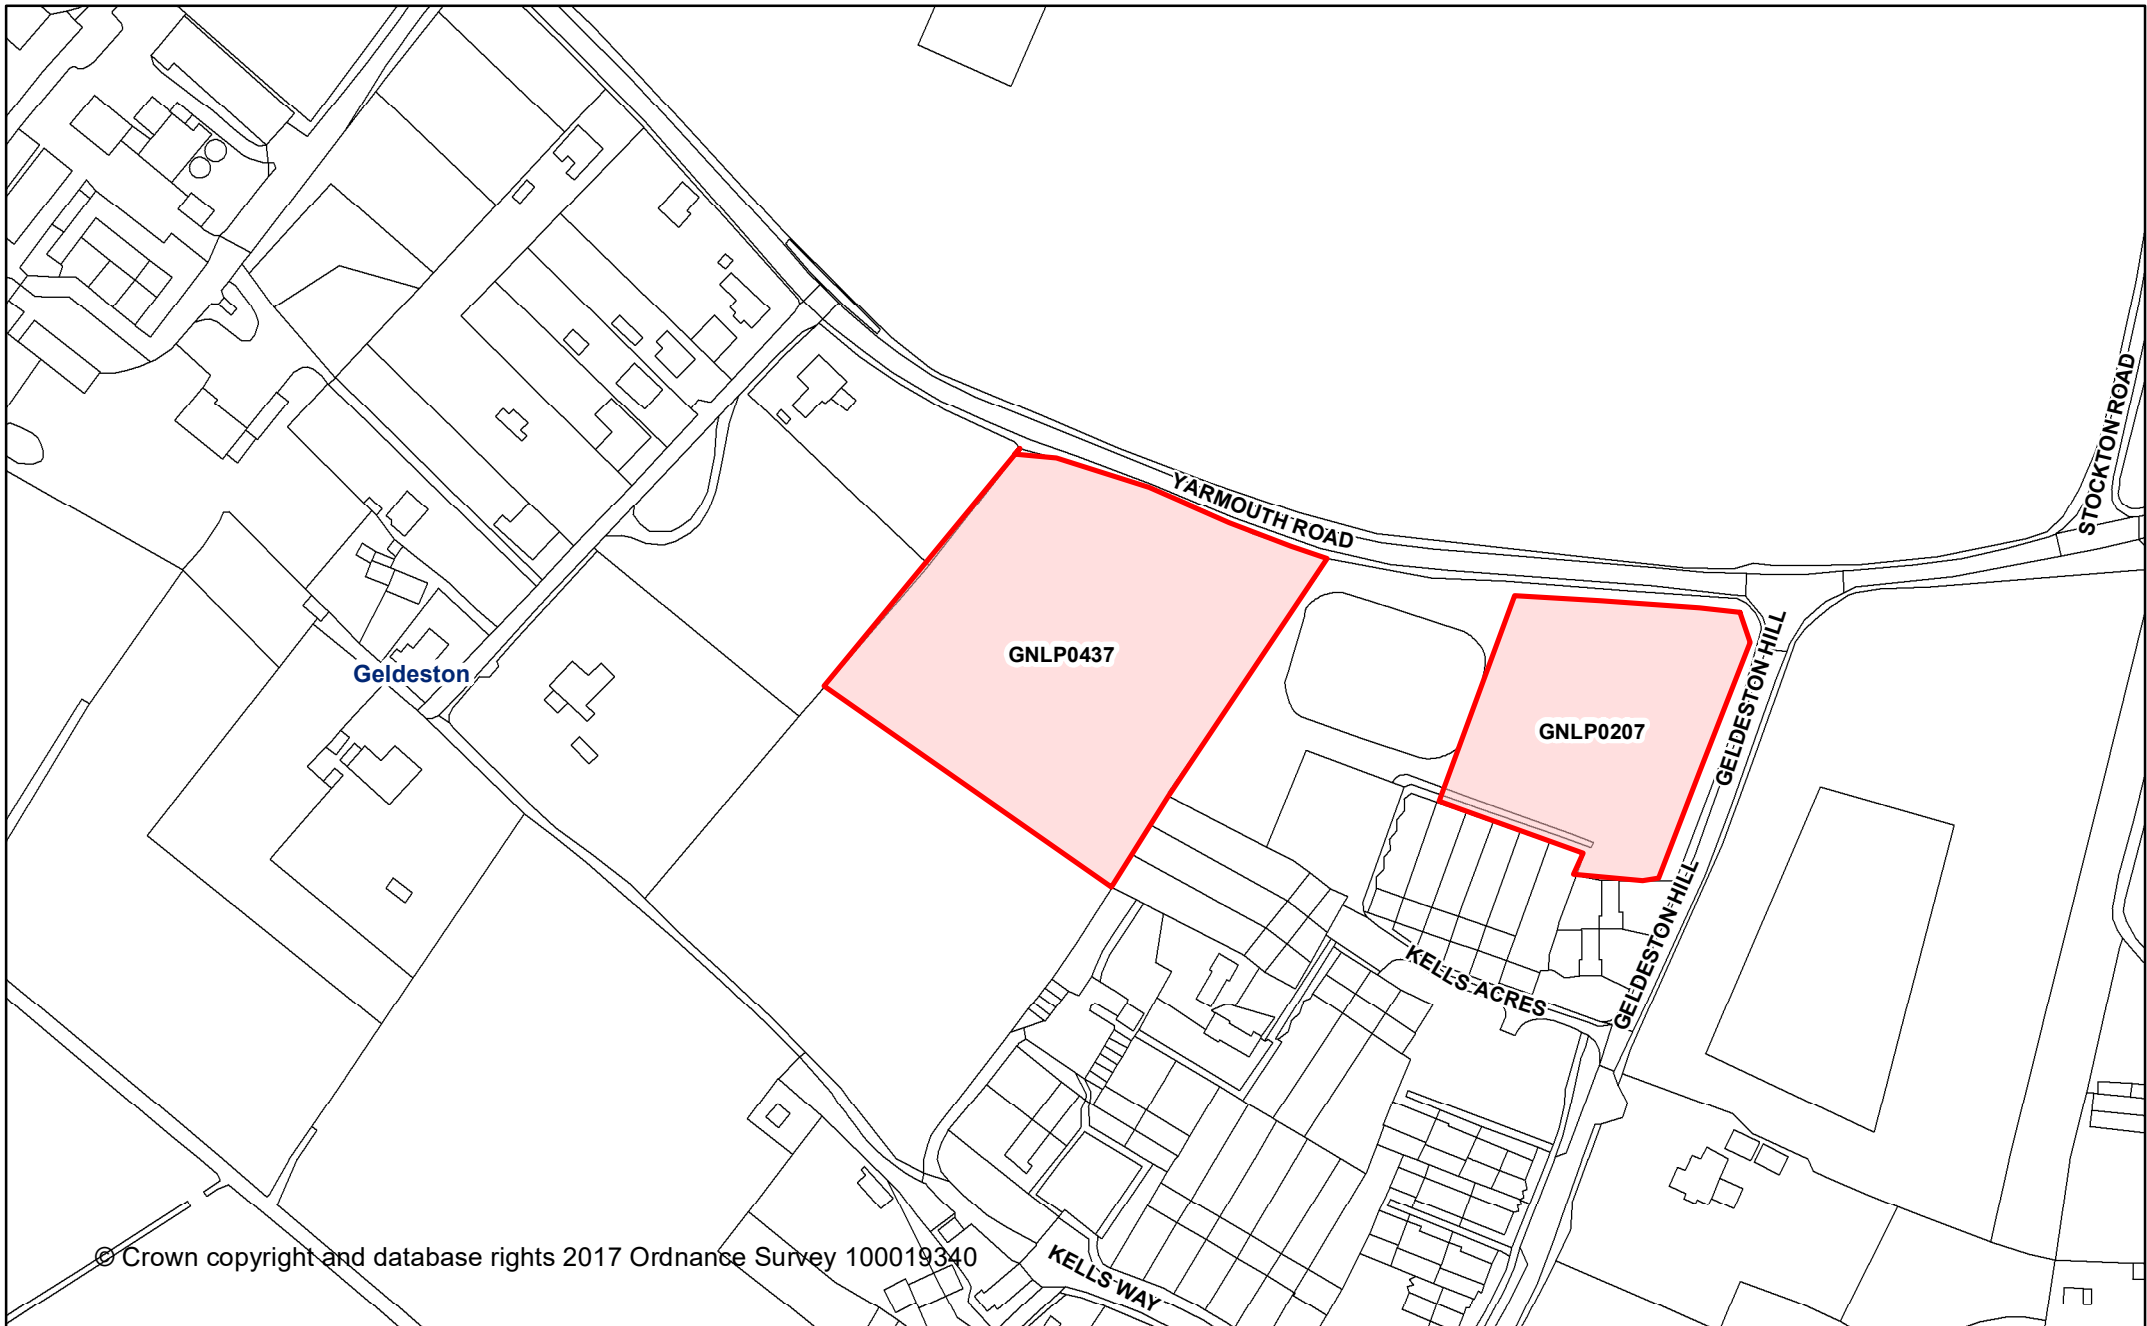

© Crown copyright and database rights 2017 Ordnance Survey 100019340

Greater Norwich Local Plan

Geldeston

Legend

 ParishesBoundary

Date created:
31-03-2017

1:14,373

© Crown copyright and database rights 2017 Ordnance Survey 100019340

Greater Norwich Local Plan

**Geldeston
GNLP0437
land off Kells Way**

Date created:
31-03-2017

Legend 1:2,000

 Parish Boundary

© Crown copyright and database rights 2017 Ordnance Survey 100019340

Greater Norwich Local Plan

**Geldeston
GNLP0207**

Land at Old Yarmouth Road and Geldeston Hill

Date created:
31-03-2017

Legend 1:2,000

 Parish Boundary