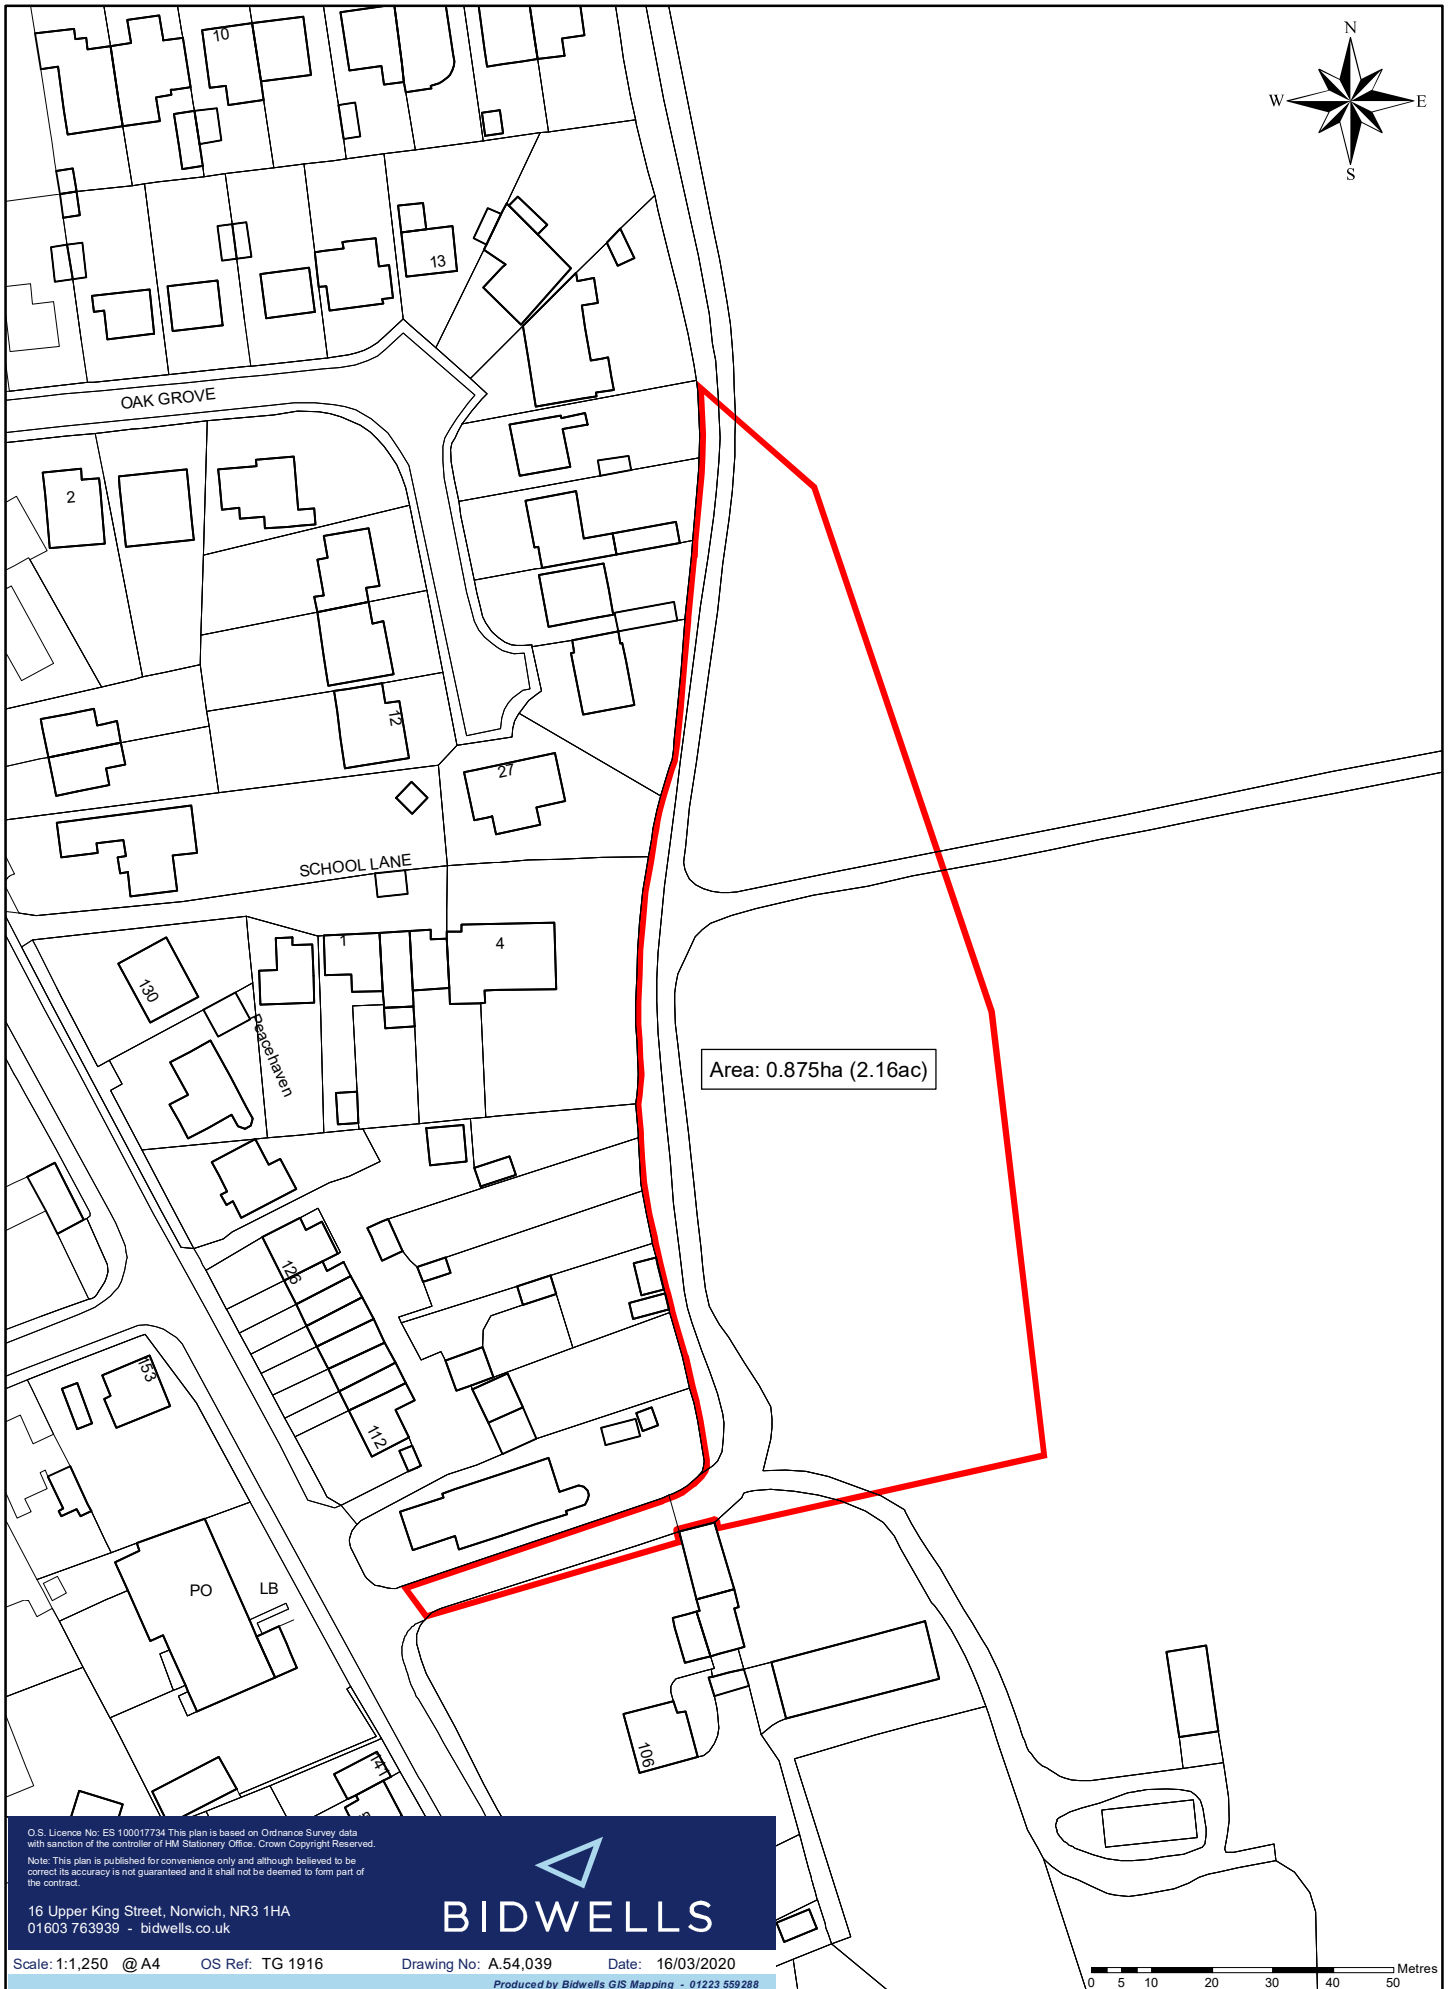

Land at Lodge Farm, Horsford

16 Upper King Street, Norwich, NR3 1HA
01603 763939 - bidwells.co.uk

BIDWELLS

Scale: 1:1,250 @ A4 OS Ref: TG 1916 Drawing No: A.54,039 Date: 16/03/2020

0 5 10 20 30 40 50 Metres