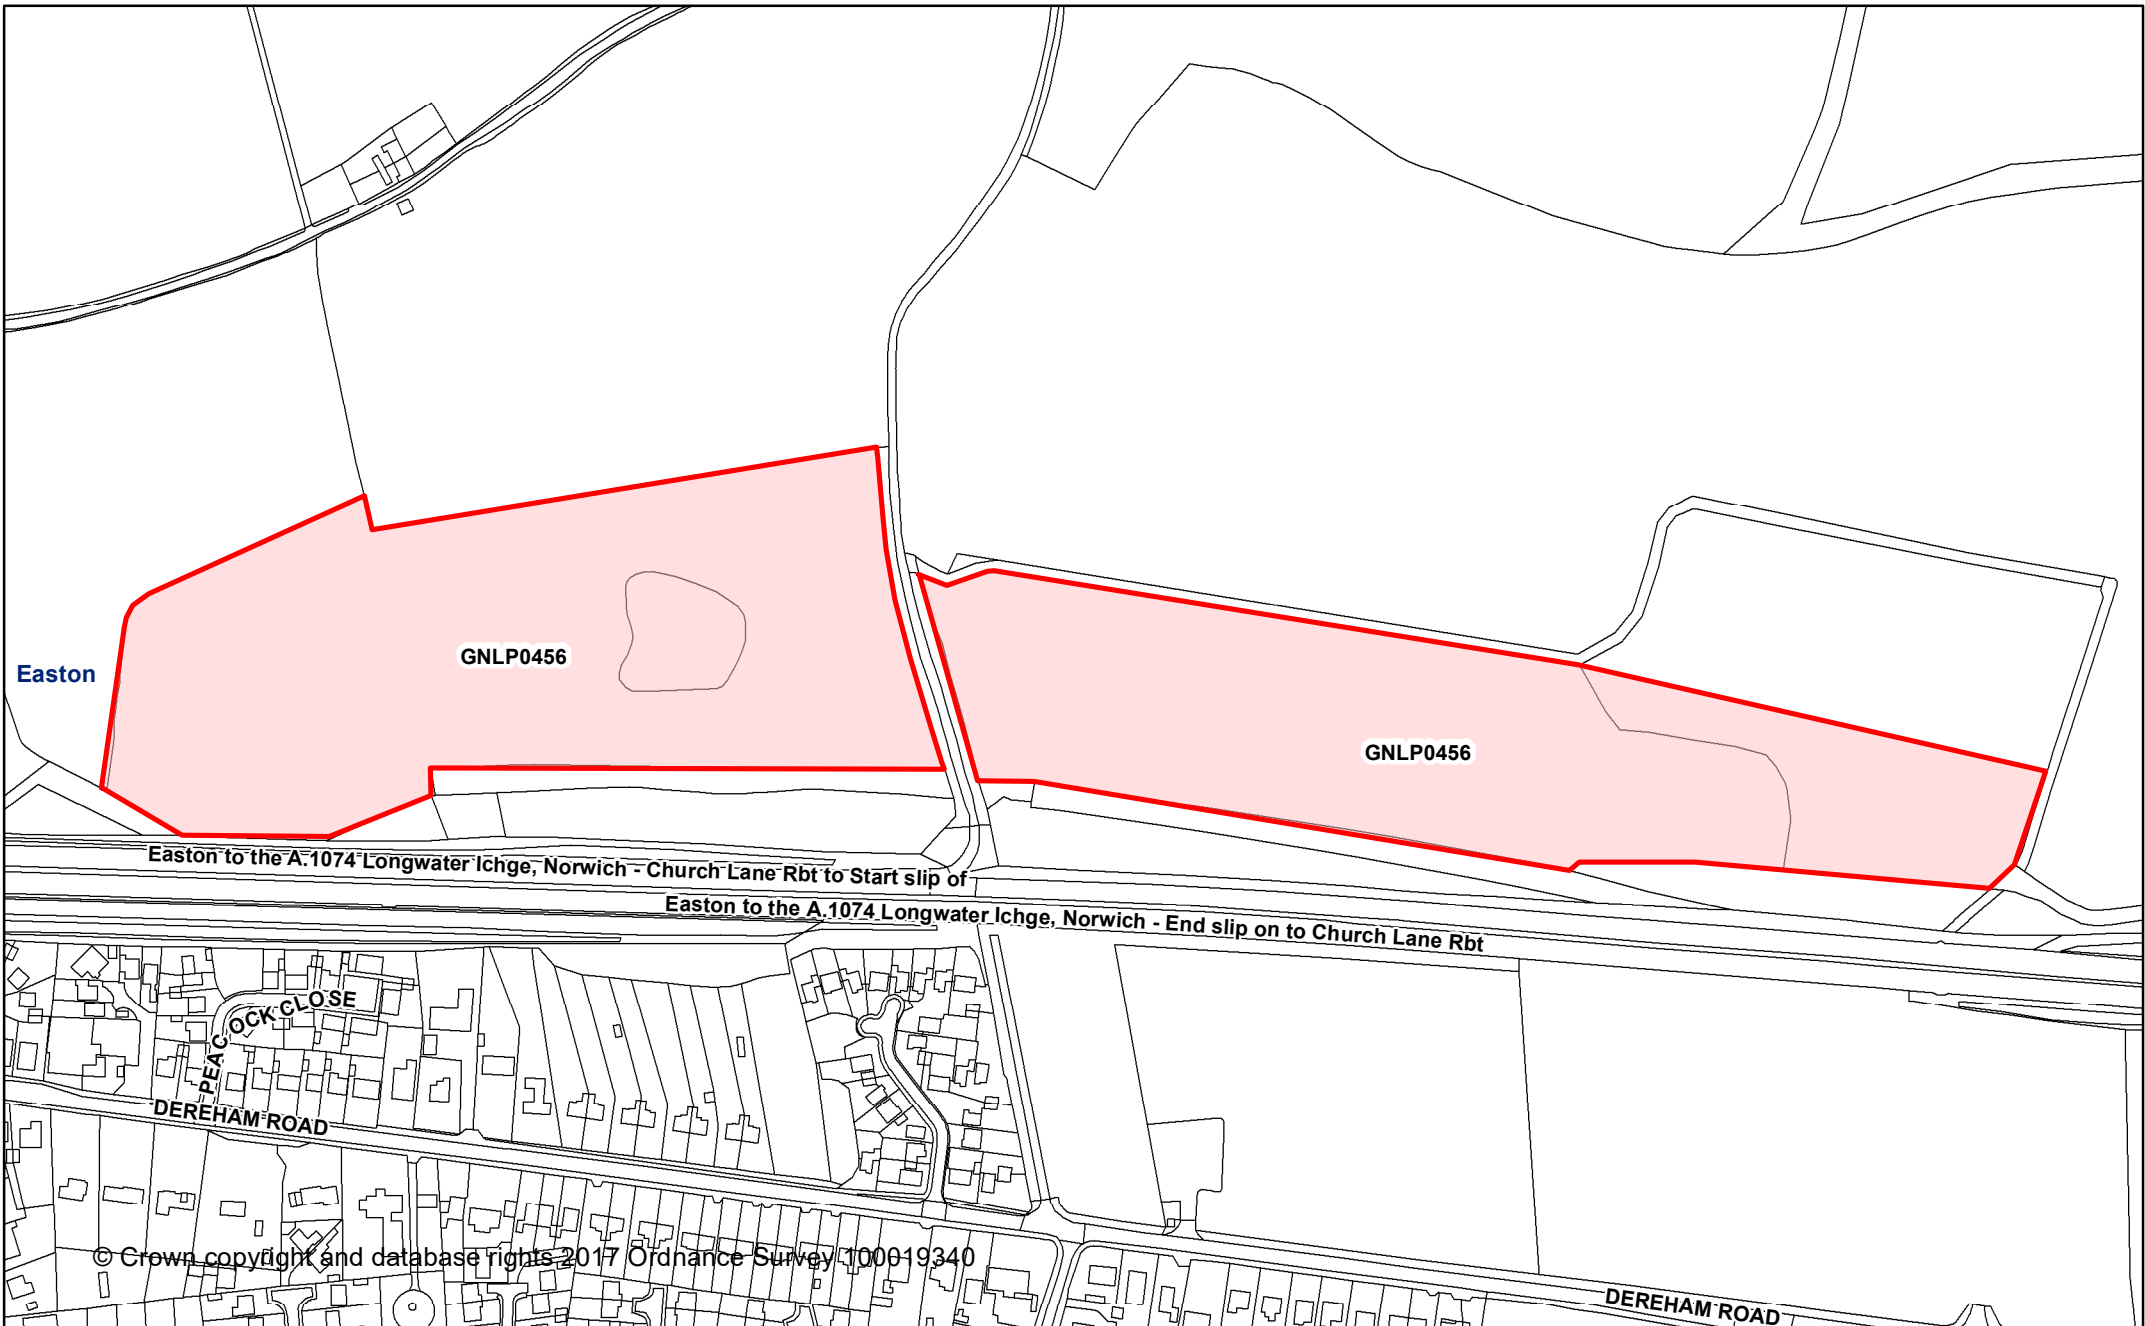

© Crown copyright and database rights 2017 Ordnance Survey 100019340

Greater Norwich Local Plan

Easton

Legend

ParishesBoundary

Date created:
31-03-2017

1:22,792

This map was made by the Norfolk County Council Information Exploitation Team gis@norfolk.gov.uk

Greater Norwich Local Plan

This map was made by the Norfolk County Council Information Exploitation Team gis@norfolk.gov.uk

Easton
GNL0456
Land off A47. Easton

Date created:
 31-03-2017

Legend 1:3,509

 Parish Boundary