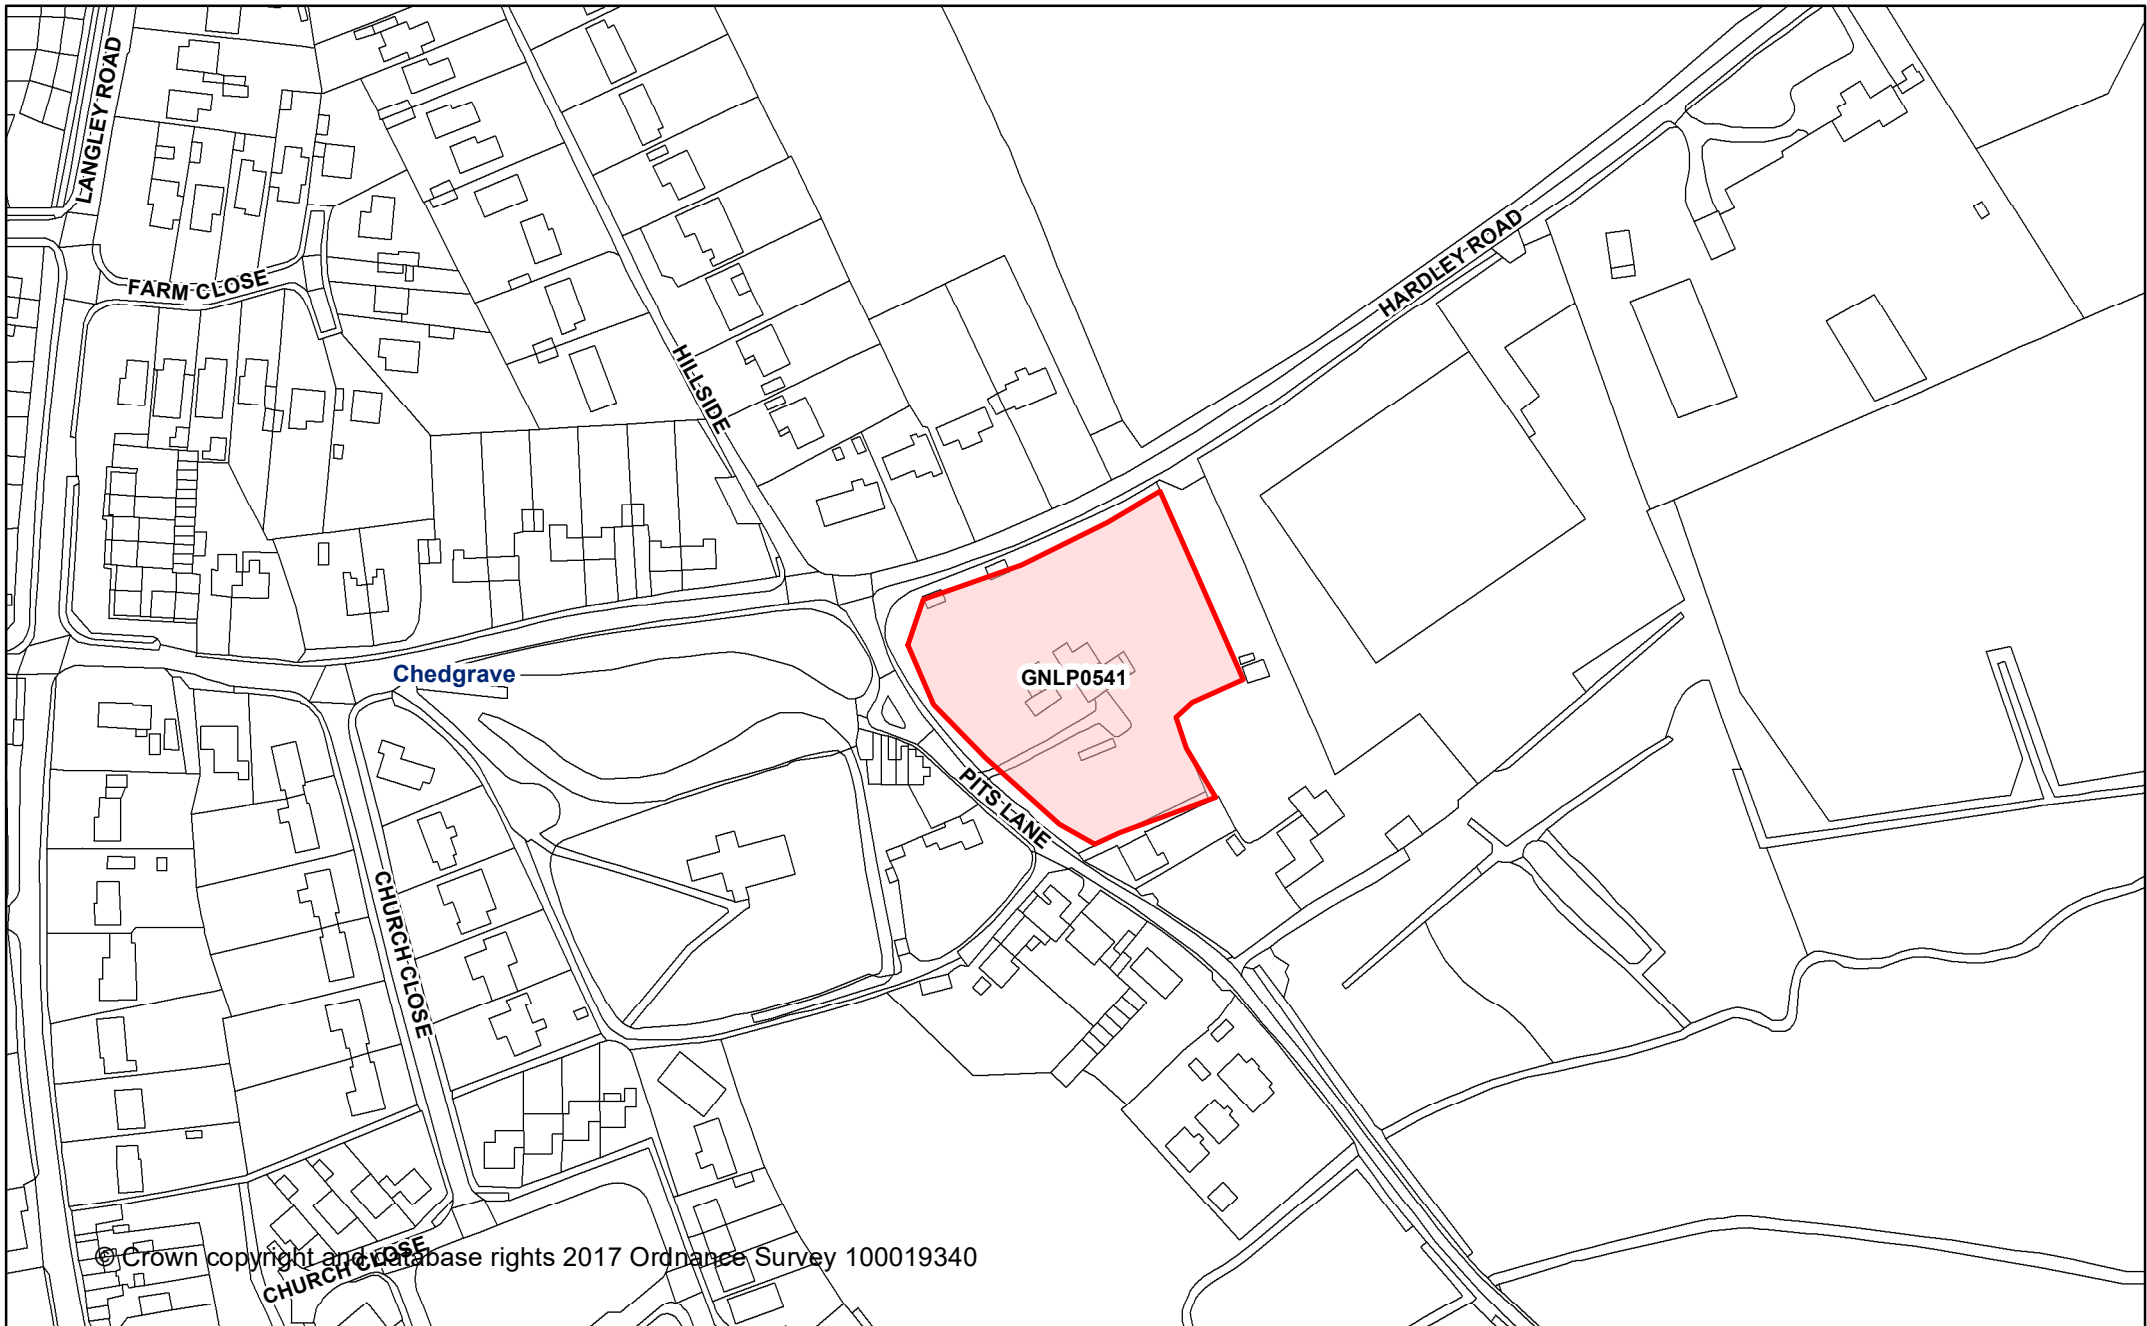

© Crown copyright and database rights 2017 Ordnance Survey 100019340

**Greater Norwich Local Plan**

**Chedgrave**

**Legend**

 ParishesBoundary

Date created:  
31-03-2017

1:11,922

© Crown copyright and database rights 2017 Ordnance Survey 100019340

**Greater Norwich Local Plan**

**Chedgrave  
GNLP0541  
Hardley Road**

Date created:  
31-03-2017

**Legend** 1:2,000

 Parish Boundary

© Crown copyright and database right 2017 Ordnance Survey 100019340

**Greater Norwich Local Plan**

**Chedgrave**  
**GNLP0463**  
**Land off Langley Road**

Date created:  
 31-03-2017

**Legend** 1:2,000  
 Parish Boundary

This map was made by the Norfolk County Council Information Exploitation Team gis@norfolk.gov.uk