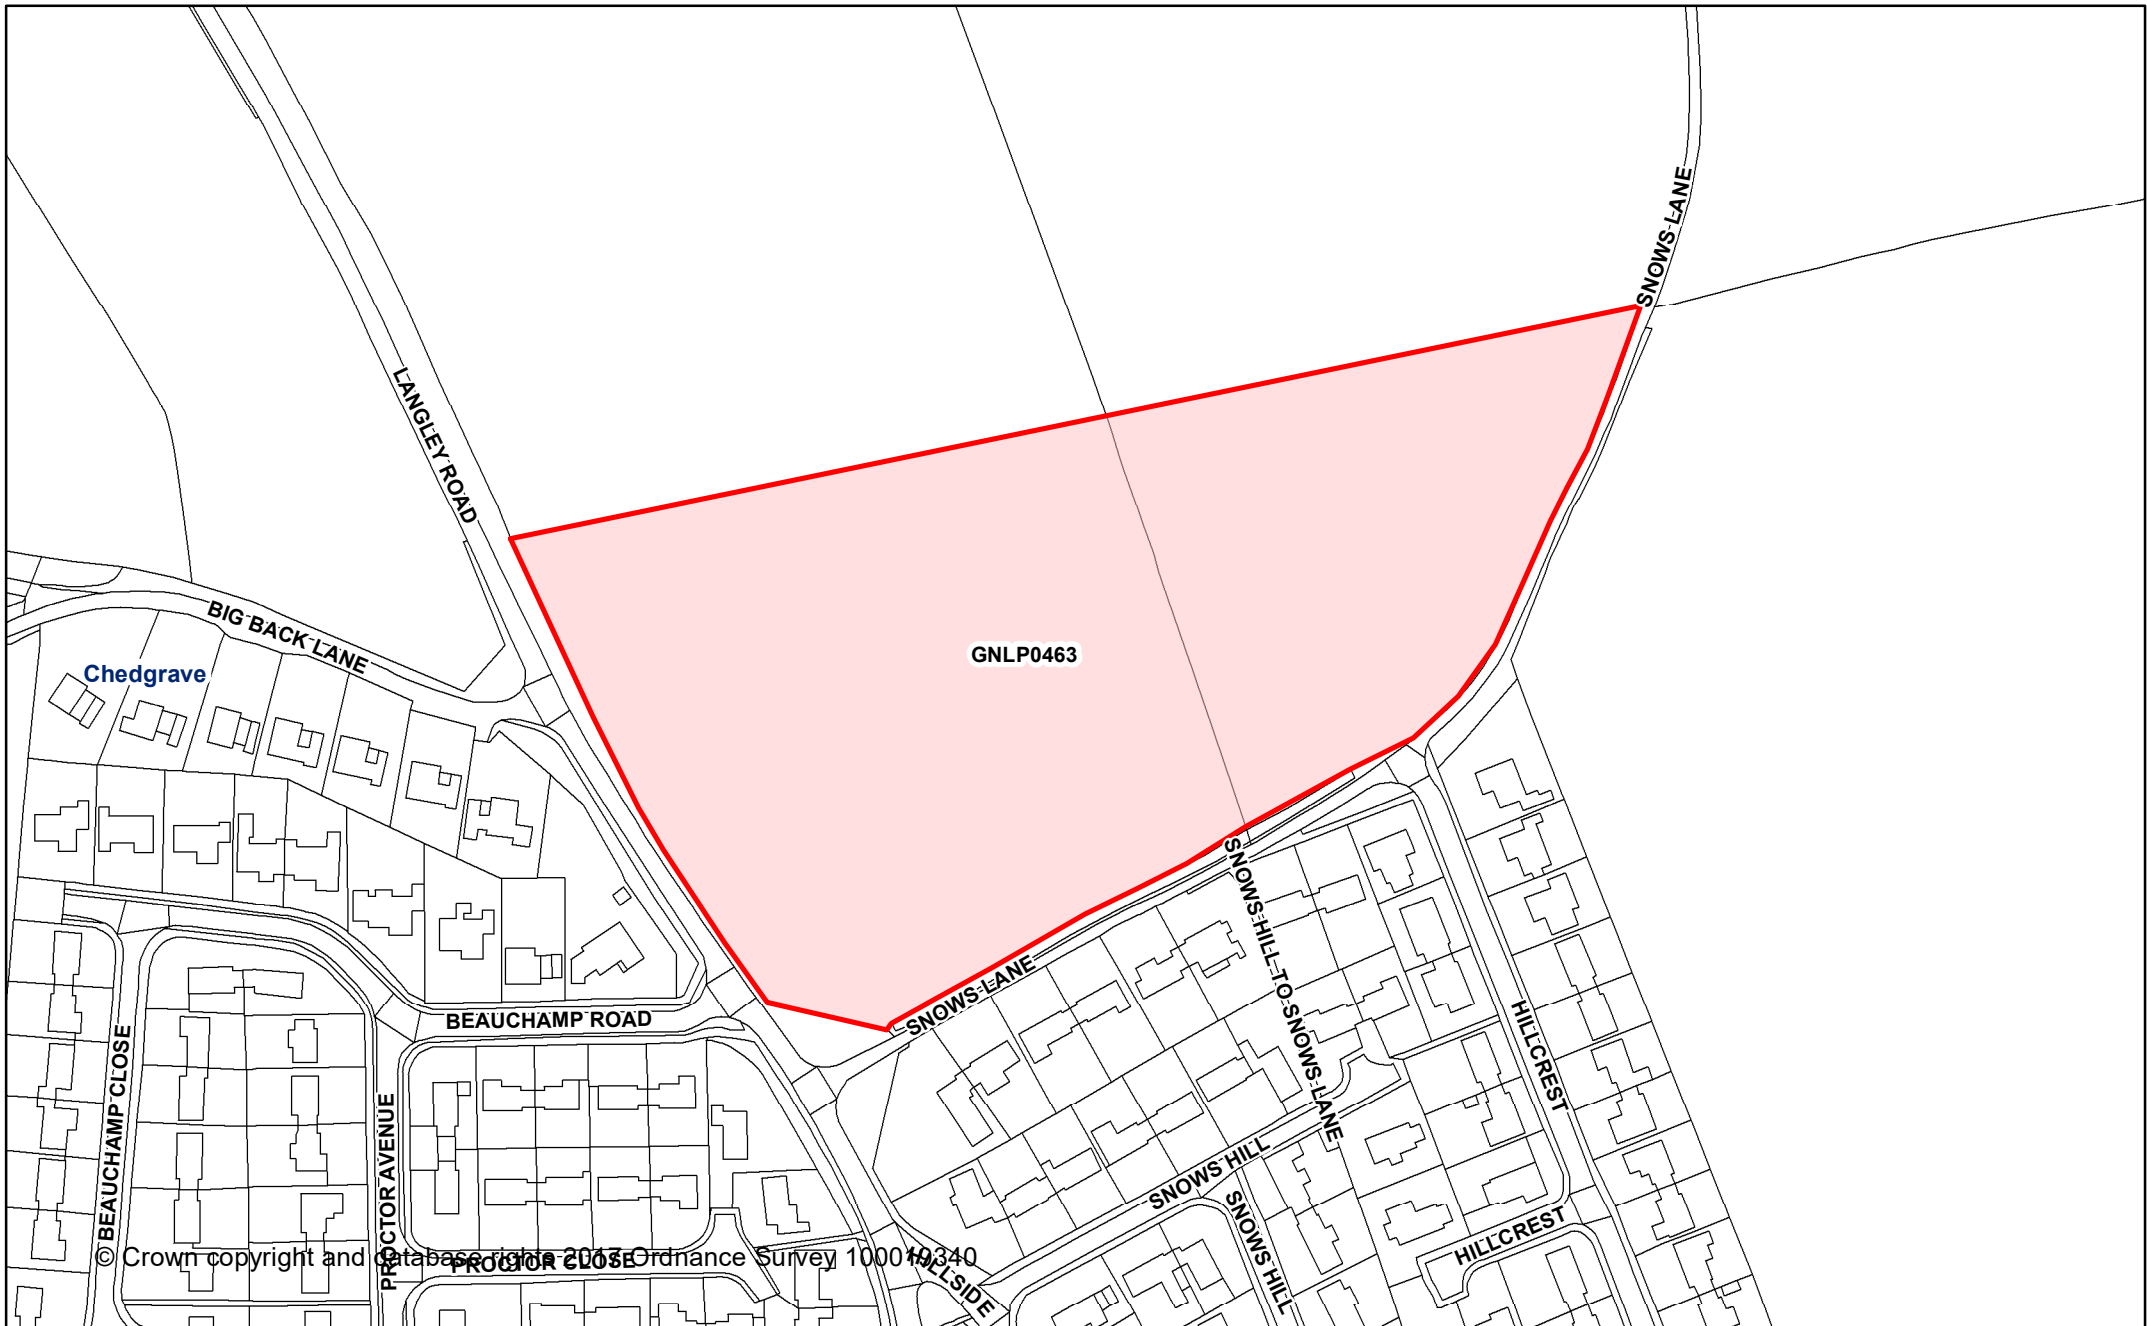

**Greater Norwich Local Plan**

**Chedgrave  
GNLP0541  
Hardley Road**

Date created:  
31-03-2017

**Legend** 1:2,000

 Parish Boundary

© Crown copyright and database right 2017 Ordnance Survey 100019340

**Greater Norwich Local Plan**

**Chedgrave**  
**GNLP0463**  
**Land off Langley Road**

Date created:  
 31-03-2017

**Legend** 1:2,000  
 Parish Boundary

This map was made by the Norfolk County Council Information Exploitation Team gis@norfolk.gov.uk