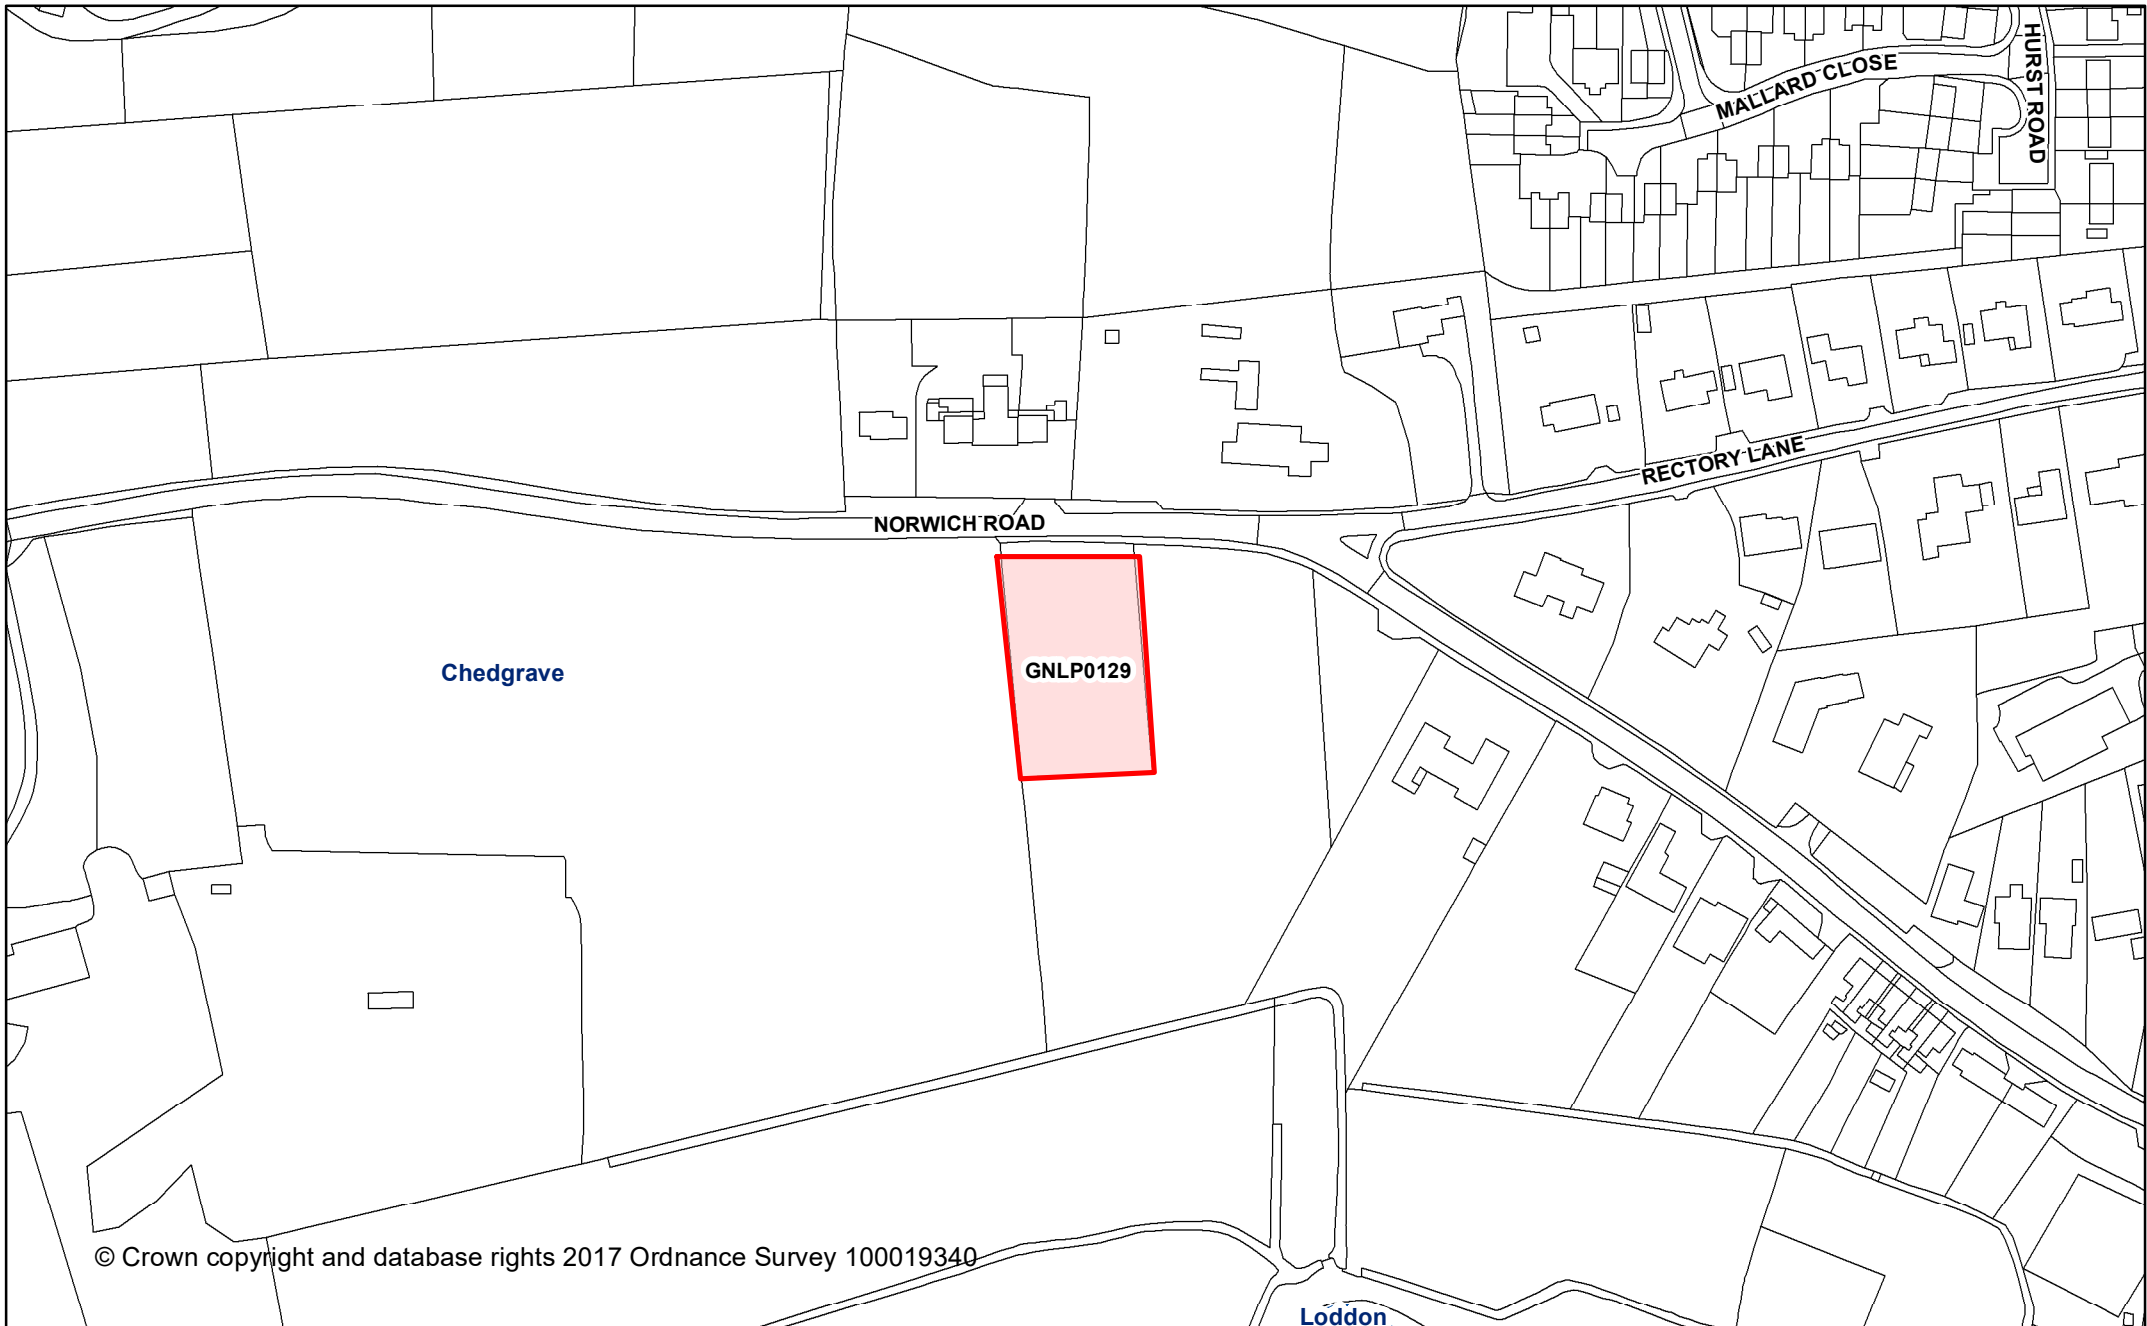

**Greater Norwich Local Plan**

**Chedgrave  
GNLP0541  
Hardley Road**

Date created:  
31-03-2017

**Legend** 1:2,000

 Parish Boundary

© Crown copyright and database right 2017 Ordnance Survey 100019340

**Greater Norwich Local Plan**

**Chedgrave**  
**GNLP0463**  
**Land off Langley Road**

Date created:  
 31-03-2017

**Legend** 1:2,000  
 Parish Boundary

This map was made by the Norfolk County Council Information Exploitation Team gis@norfolk.gov.uk