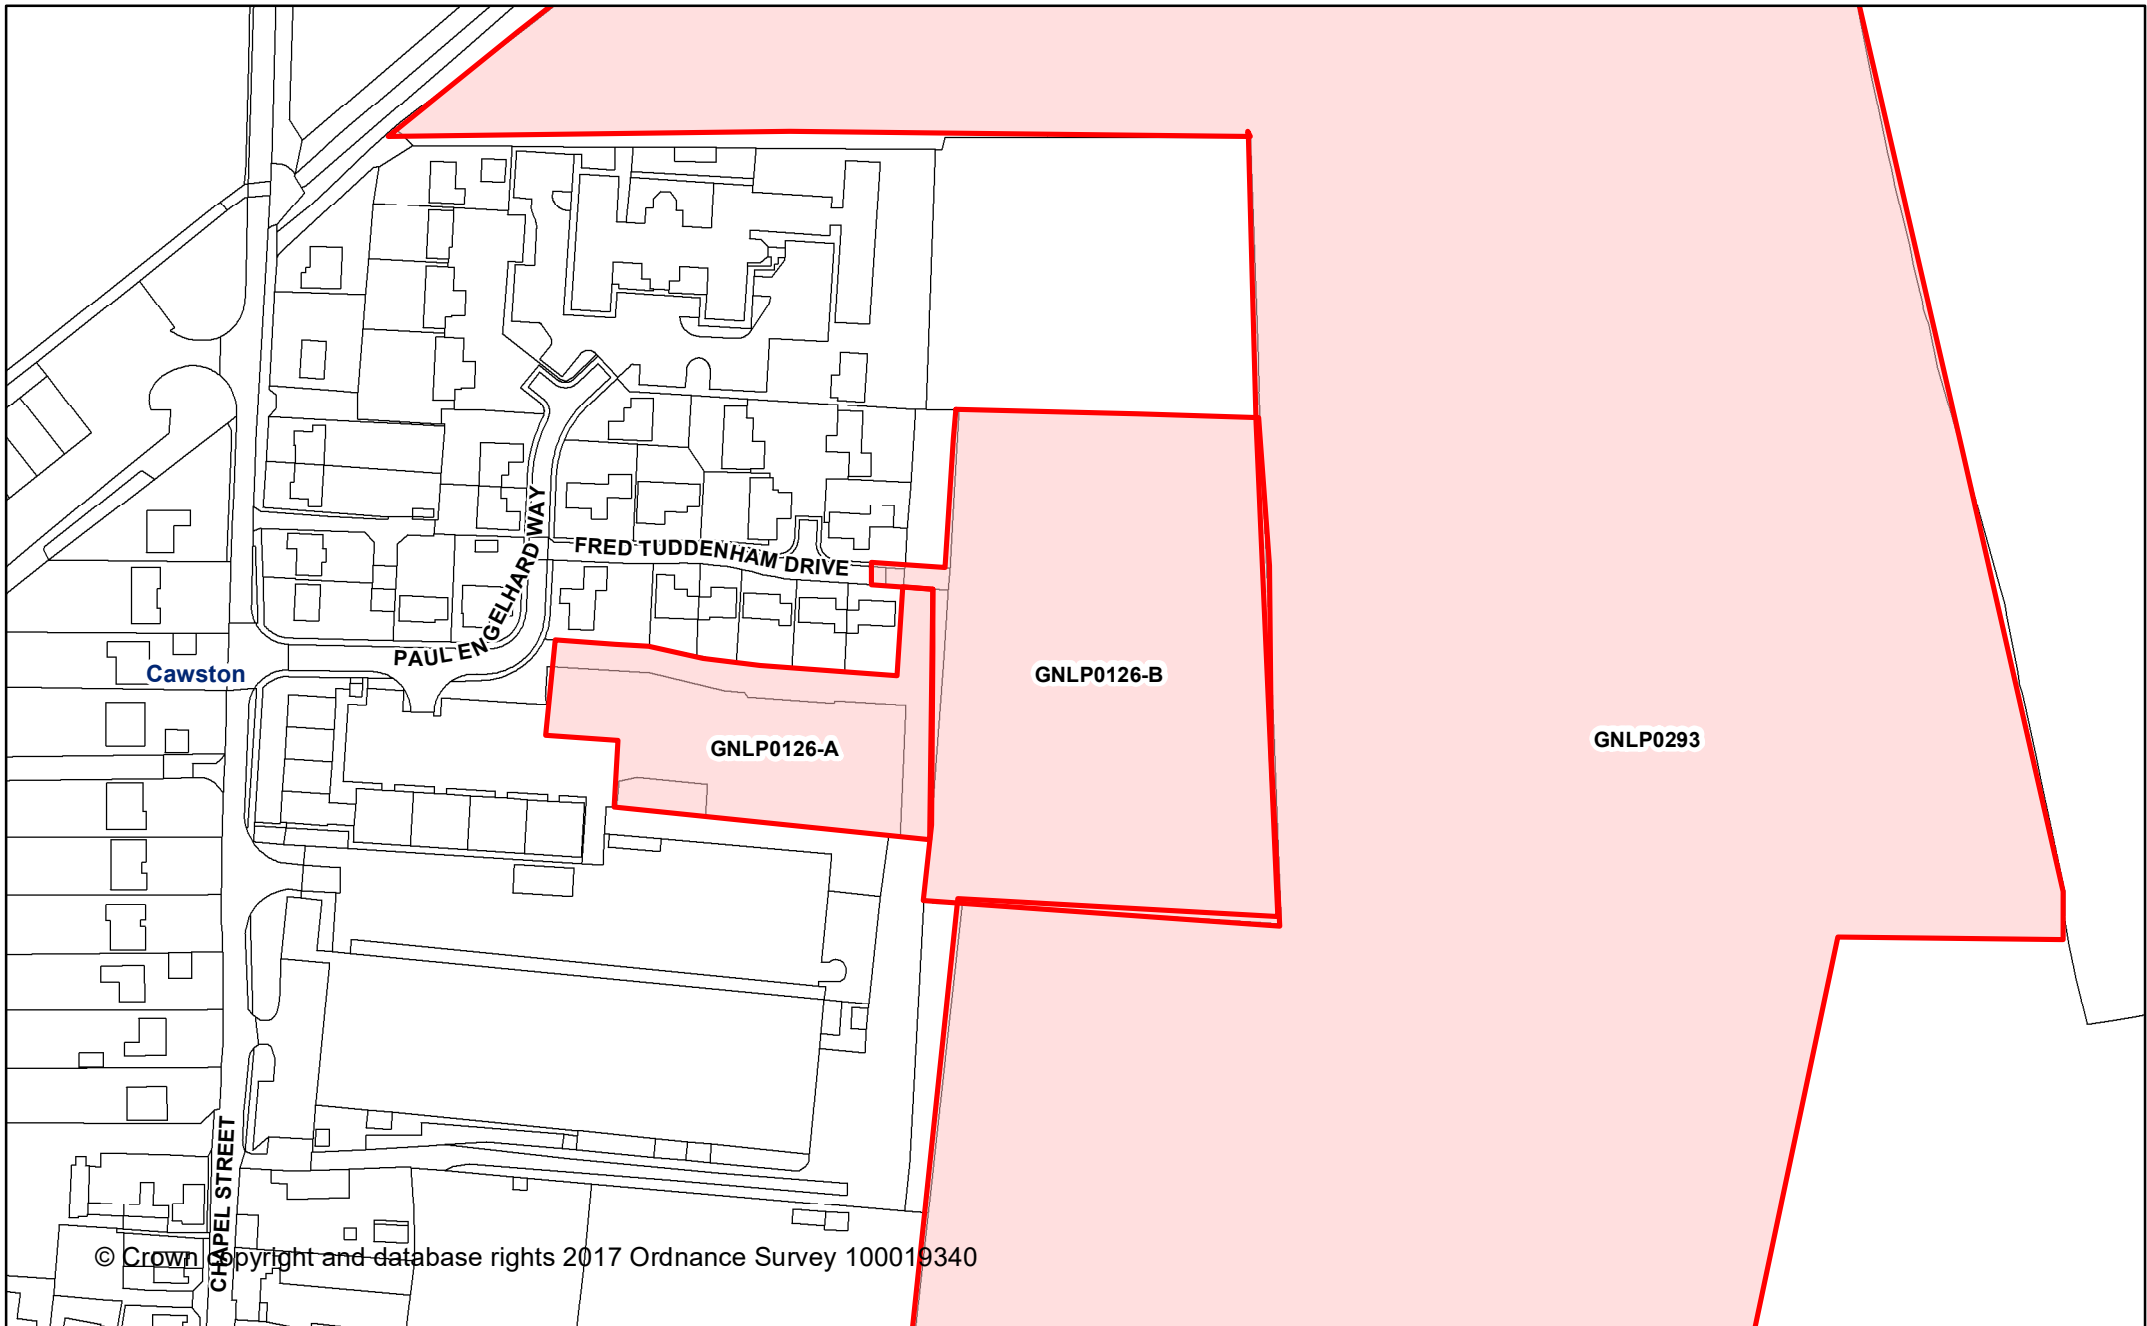

1:32,448

© Crown copyright and database rights 2017 Ordnance Survey 100019340

**Greater Norwich Local Plan**

This map was made by the Norfolk County Council Information Exploitation Team gis@norfolk.gov.uk

**Cawston**  
**GNLP0293**  
 East of Gayford Road fronting on to Aylsham Road

Date created:  
 31-03-2017

**Legend** 1:5,596

 Parish Boundary

Greater Norwich Local Plan

Cawston  
GNLP0126-B

Land off Fred Tuddenham Drive and Paul Engelhard Way (East site)

Date created:  
31-03-2017

Legend 1:2,000

 Parish Boundary

© Crown copyright and database rights 2017 Ordnance Survey 100019340

**Greater Norwich Local Plan**

**Cawston  
GNLP0126-A**

**Land off Fred Tuddenham Drive and Paul Engelhard Way (South site)**