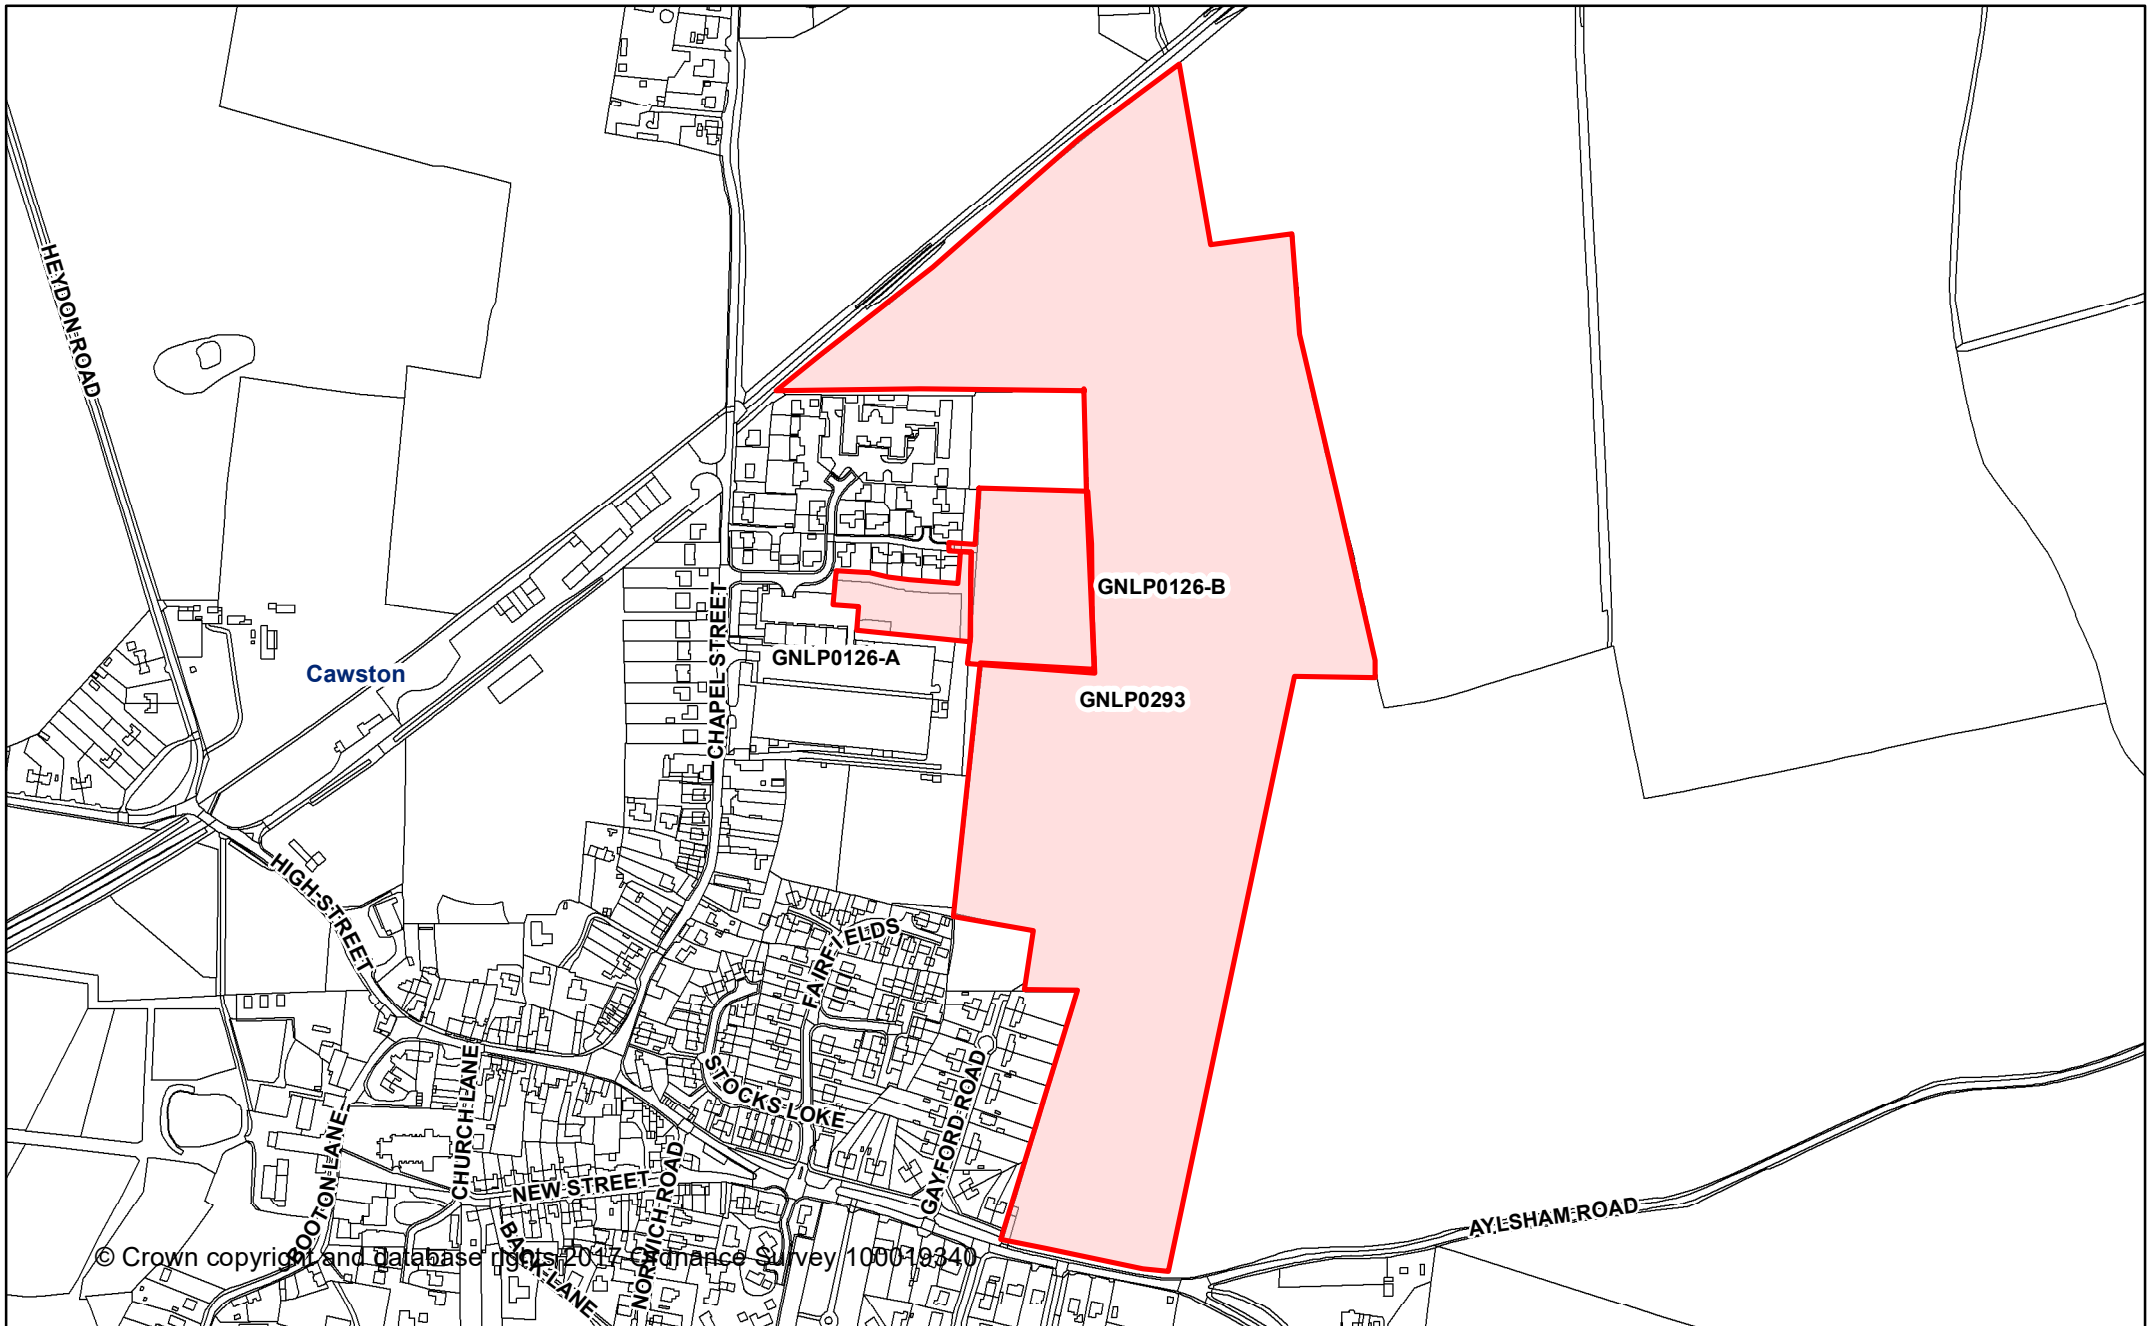

© Crown copyright and database rights 2017 Ordnance Survey 100019340  
 Great Witchingham Little Witchingham

**Greater Norwich Local Plan**

**Cawston**

**Legend**

 ParishesBoundary

Date created:  
31-03-2017

1:32,448

© Crown copyright and database rights 2017 Ordnance Survey 100019340

**Greater Norwich Local Plan**

This map was made by the Norfolk County Council Information Exploitation Team gis@norfolk.gov.uk

**Cawston**  
**GNLP0293**  
 East of Gayford Road fronting on to Aylsham Road

Date created:  
 31-03-2017

**Legend** 1:5,596

 Parish Boundary

Greater Norwich Local Plan

Cawston  
GNLP0126-B

Land off Fred Tuddenham Drive and Paul Engelhard Way (East site)

Date created:  
31-03-2017

Legend 1:2,000

 Parish Boundary

© Crown copyright and database rights 2017 Ordnance Survey 100019340

**Greater Norwich Local Plan**

**Cawston  
GNLP0126-A**

**Land off Fred Tuddenham Drive and Paul Engelhard Way (South site)**