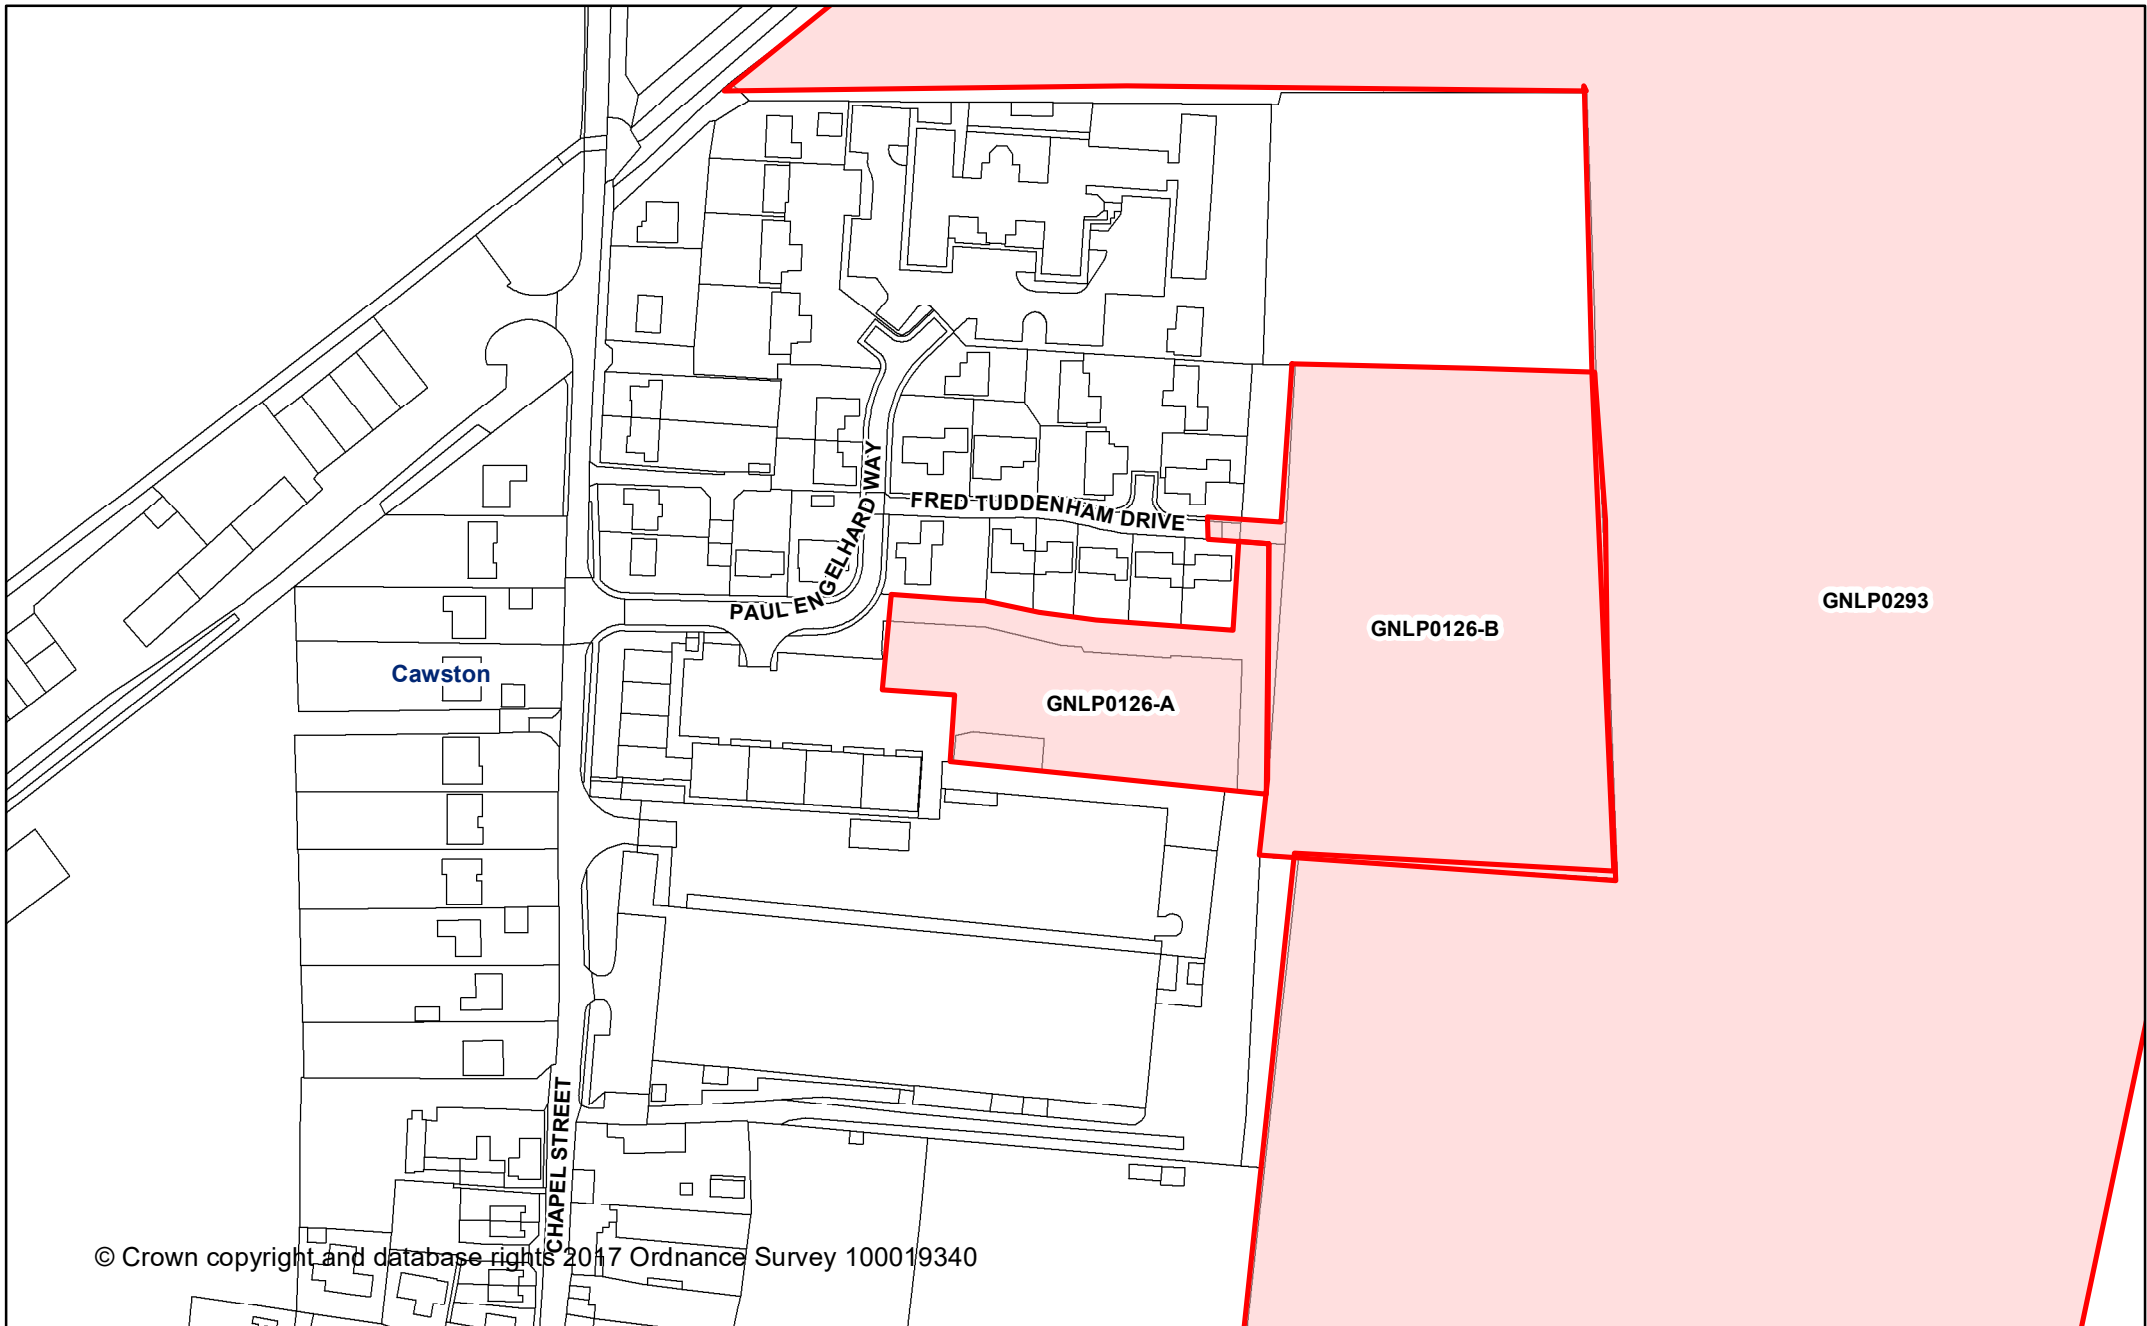

© Crown copyright and database rights 2017 Ordnance Survey 100019340

Greater Norwich Local Plan

**Cawston
GNLP0126-A**

Land off Fred Tuddenham Drive and Paul Engelhard Way (South site)

Date created: 31-03-2017		
Legend Parish Boundary	1:2,000