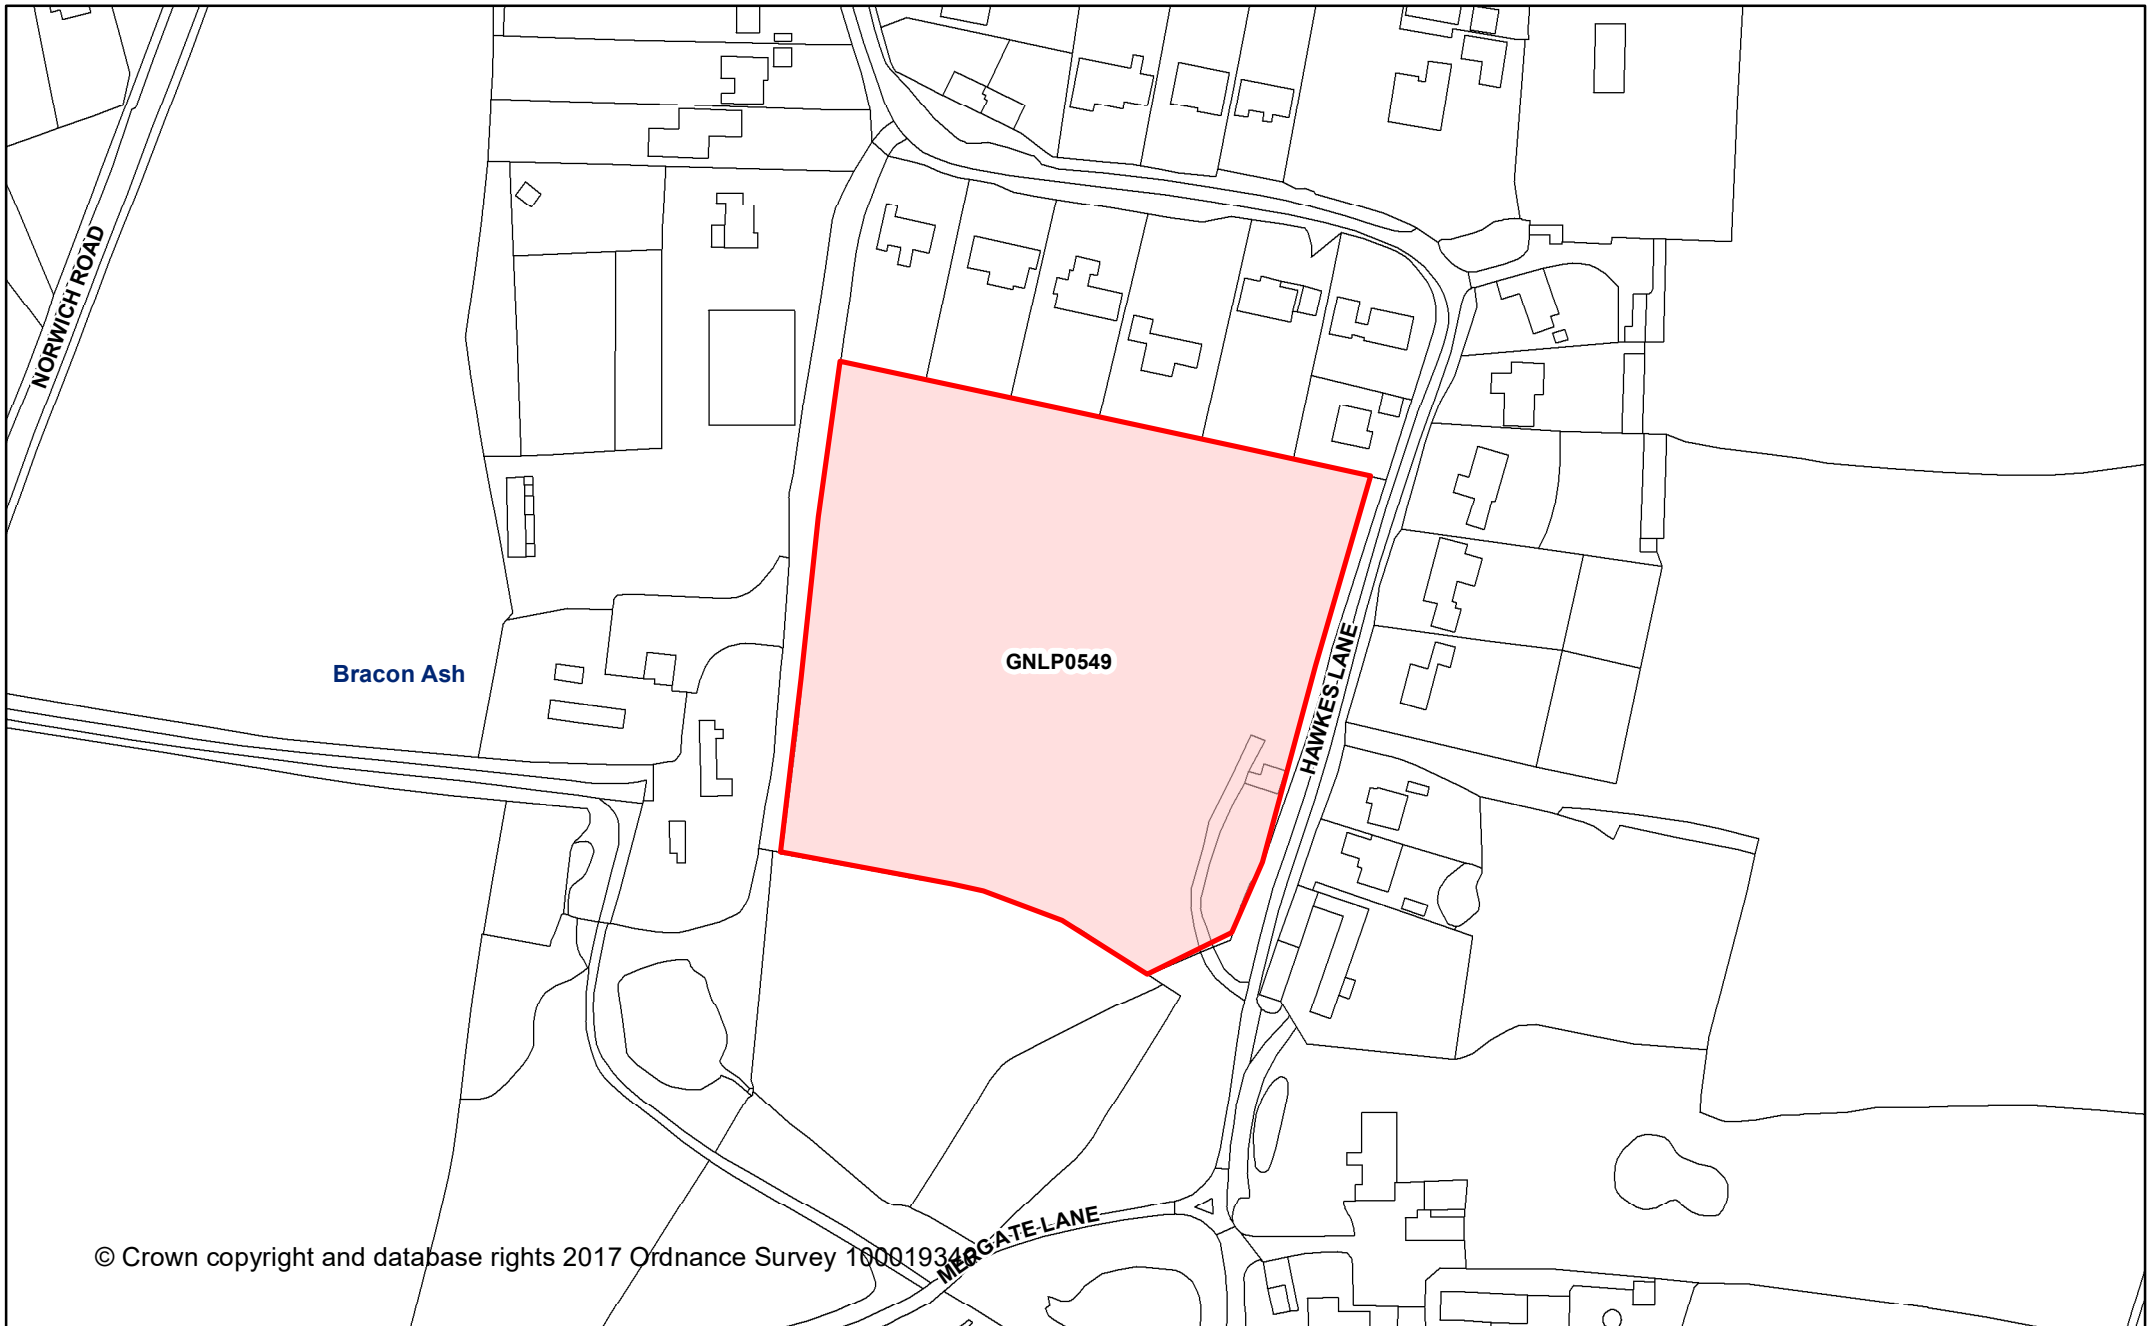

© Crown copyright and database rights 2017 Ordnance Survey 100019340
 Ashwellthorpe and Fundenhall
 GNL0234

Greater Norwich Local Plan

Bracon Ash

Legend

 Parishes Boundary

Date created:
31-03-2017

1:23,613

Greater Norwich Local Plan

Land west of Long Lane

Date created:
31-03-2017

Legend 1:2,000

 Parish Boundary

© Crown copyright and database rights 2017 Ordnance Survey 100019340

Greater Norwich Local Plan

**Bracon Ash
GNLP0195**

Land off B1113 Norwich Road, Bracon Ash

Date created:
31-03-2017

Legend

1:2,000

 Parish Boundary

Greater Norwich Local Plan

Bracon Ash
GNLP0026
Jasmine Cottage, The Street

Date created:
31-03-2017

Legend 1:2,000

 Parish Boundary