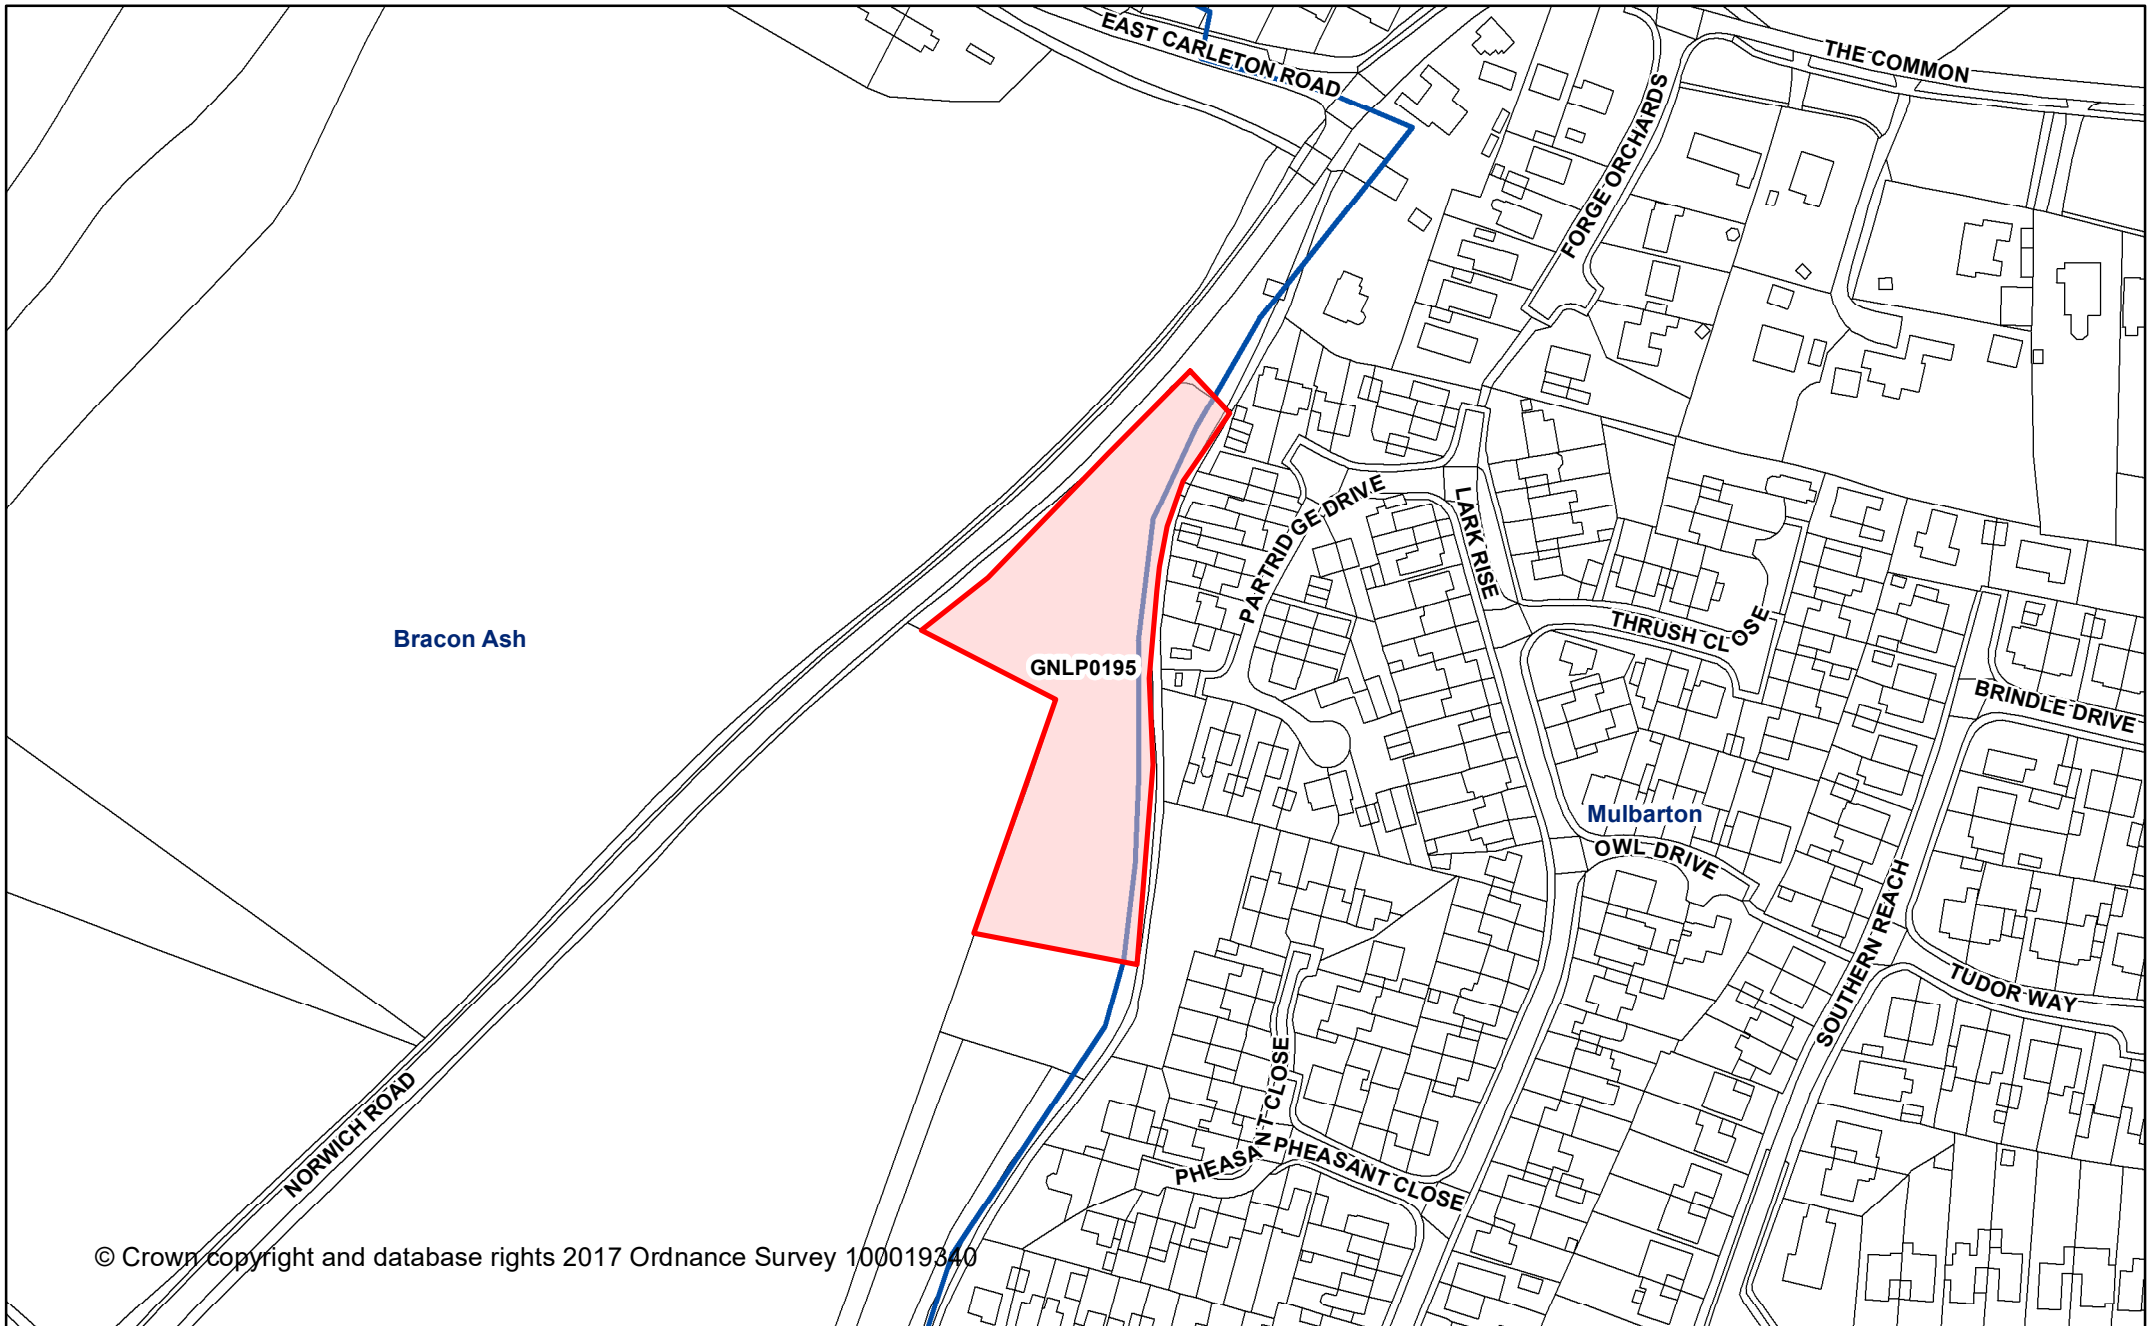

© Crown copyright and database rights 2017 Ordnance Survey 100019340
 Ashwellthorpe and Fundenhall
 GNL0234

Greater Norwich Local Plan

Bracon Ash

Legend

 Parishes Boundary

Date created:
31-03-2017

1:23,613

Greater Norwich Local Plan

**Bracon Ash
GNLP0549**

Barracks Meadow, Bracon Ash

Date created:
31-03-2017

Legend 1:2,000

 Parish Boundary

© Crown copyright and database rights 2017 Ordnance Survey 100019340

Greater Norwich Local Plan

**Bracon Ash
GNLP0299**

Land west of Long Lane

Date created:
31-03-2017

Legend 1:2,000

 Parish Boundary

© Crown copyright and database rights 2017 Ordnance Survey 100019340

Greater Norwich Local Plan

**Bracon Ash
GNLP0195**

Land off B1113 Norwich Road, Bracon Ash

Date created:
31-03-2017

Legend

1:2,000

 Parish Boundary

Greater Norwich Local Plan

Bracon Ash
GNLP0026
Jasmine Cottage, The Street

Date created:
31-03-2017

Legend 1:2,000