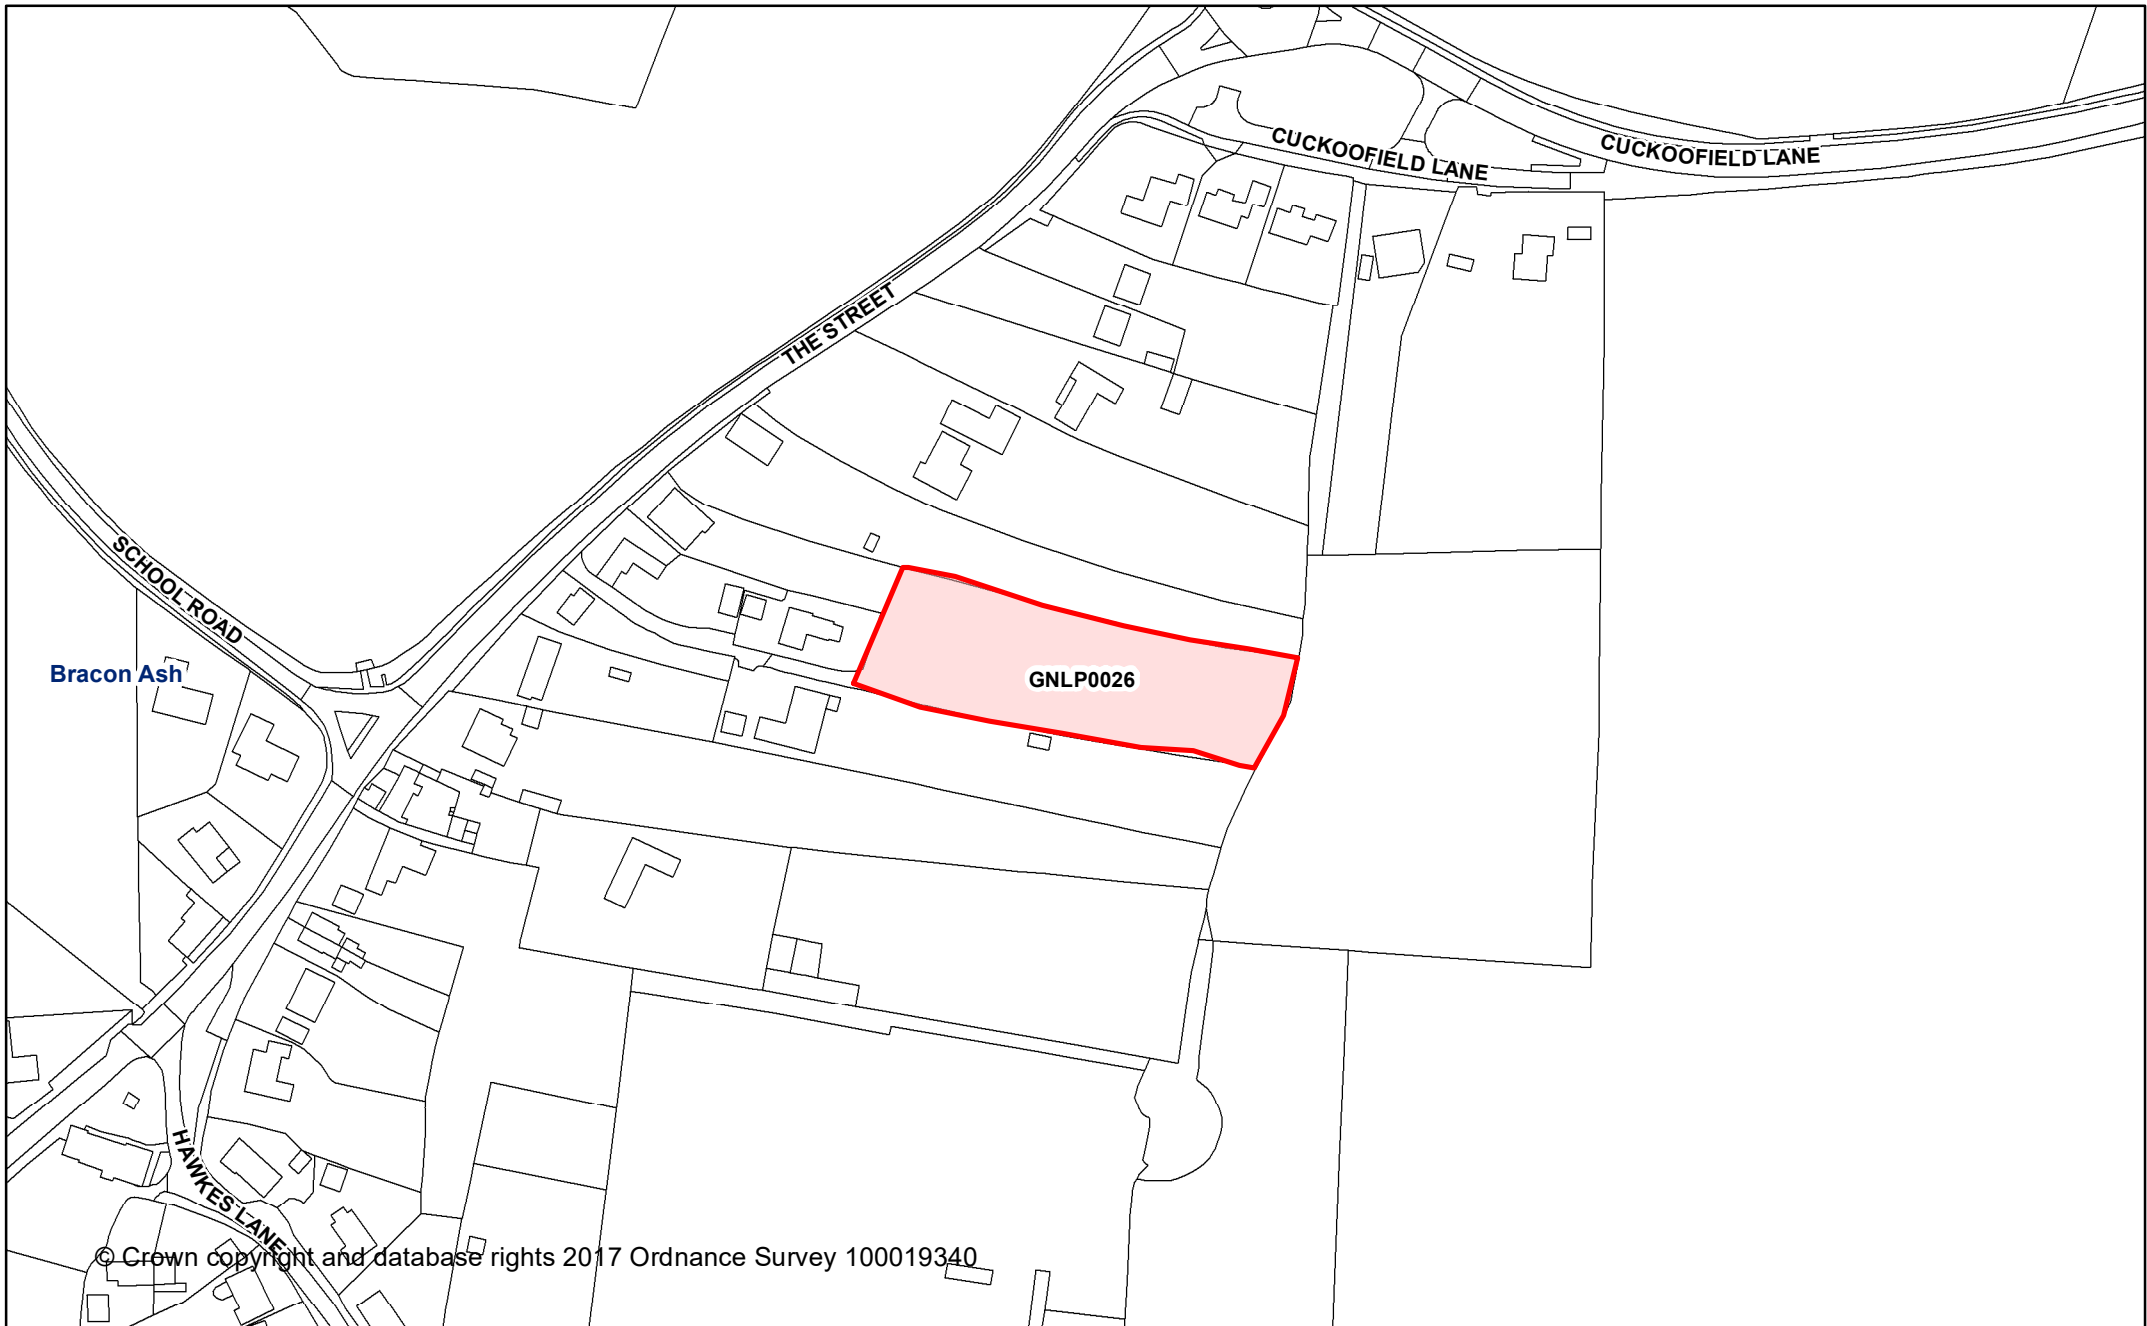

© Crown copyright and database rights 2017 Ordnance Survey 100019340
 Ashwellthorpe and Fundenhall
 GNL0234

Greater Norwich Local Plan

Bracon Ash

Legend

 Parishes Boundary

Date created:
31-03-2017

1:23,613

Greater Norwich Local Plan

Land west of Long Lane

Date created:
31-03-2017

Legend 1:2,000

 Parish Boundary

© Crown copyright and database rights 2017 Ordnance Survey 100019340

Greater Norwich Local Plan

**Bracon Ash
GNLP0195**

Land off B1113 Norwich Road, Bracon Ash

Date created:
31-03-2017

Legend

1:2,000

 Parish Boundary

Greater Norwich Local Plan

Bracon Ash
GNLP0026
Jasmine Cottage, The Street

Date created:
31-03-2017

Legend 1:2,000

 Parish Boundary