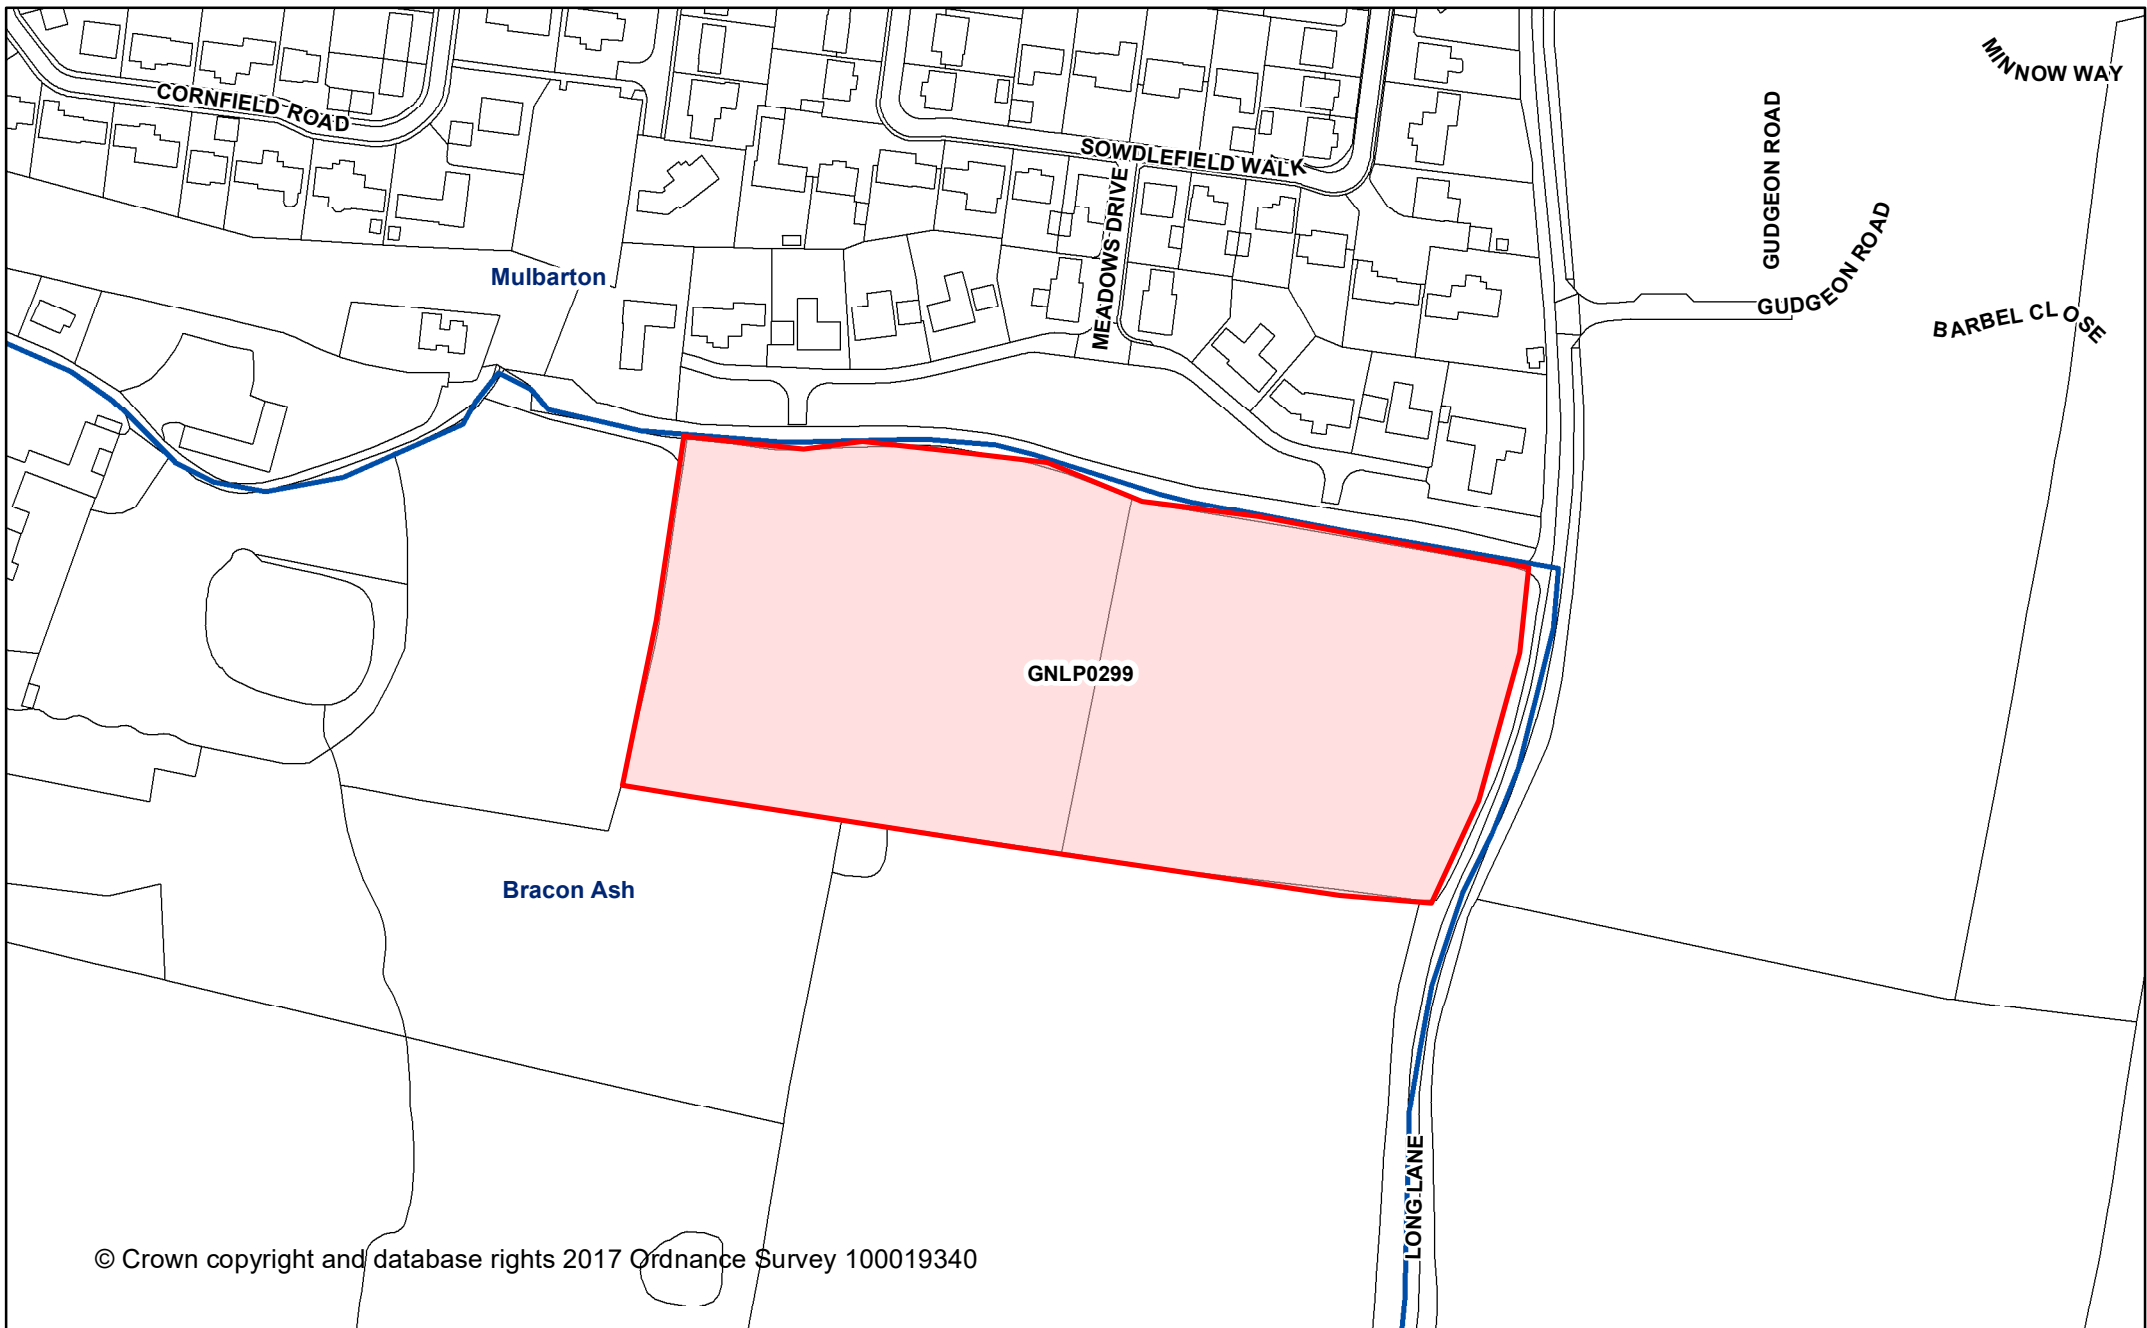

© Crown copyright and database rights 2017 Ordnance Survey 100019340

Greater Norwich Local Plan

**Bracon Ash
GNLP0299**

Land west of Long Lane

Date created:
31-03-2017

Legend 1:2,000

Parish Boundary