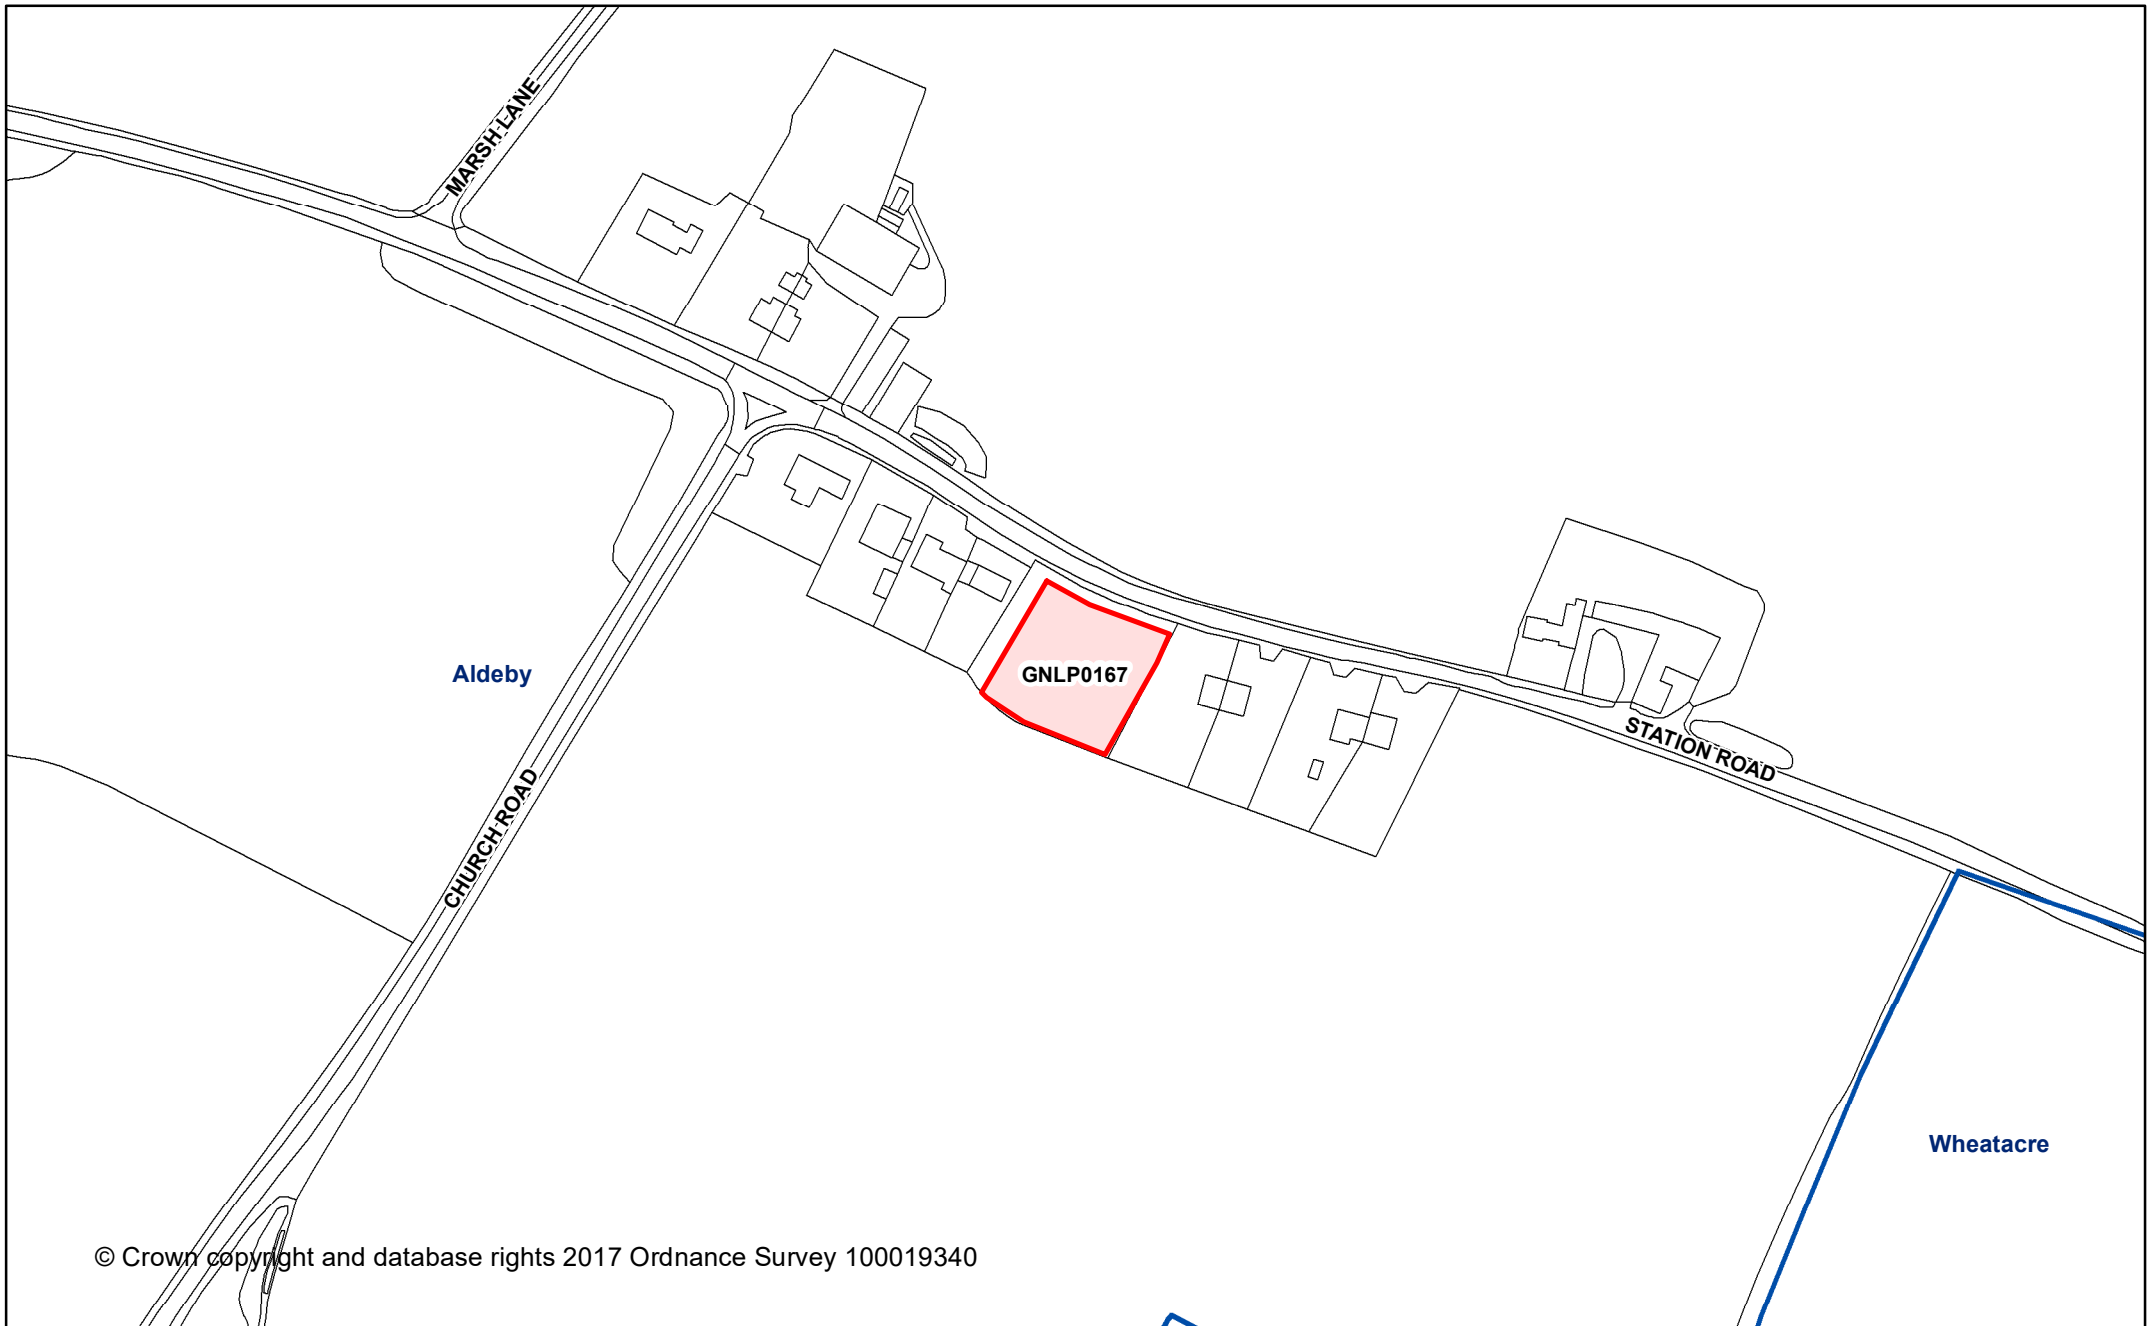

Greater Norwich Local Plan

Aldeby

Legend

 Parishes Boundary

Date created:
31-03-2017

1:38,951

© Crown copyright and database rights 2017 Ordnance Survey 100019340

Greater Norwich Local Plan

Aldeby
GNL0167
Rushley's Station Road

Date created:
31-03-2017

Legend 1:2,000

 Parish Boundary