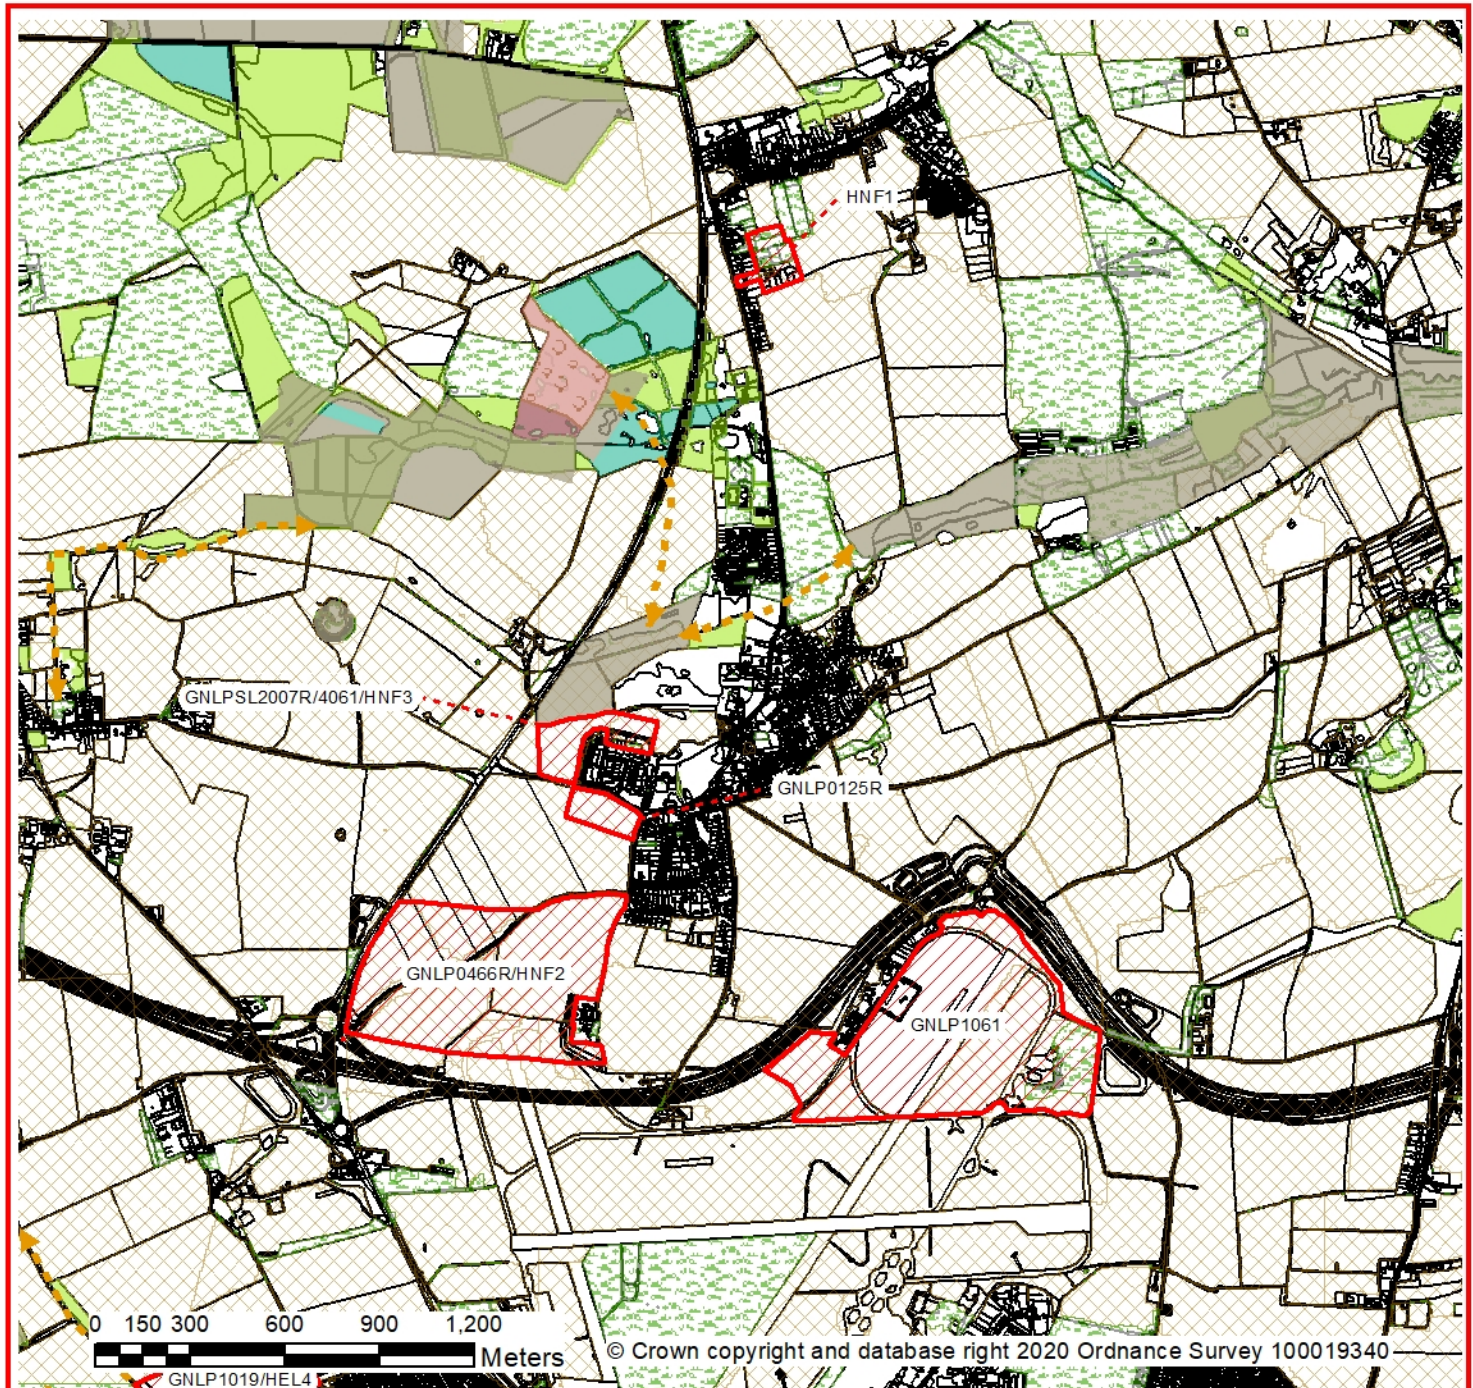

Norwich & Broadland Villages Biodiversity

Site Reference: GNLP0161R GNLP0125R HNF2/GNLP0446R SL2007R/GNLP4061/HNF3

Location: See attached information sheet

Allocation: See attached information sheet

Area: See attached information sheet

Date created: 24/01/21

1:24,000
at A4

- | | |
|--|---|
|  Allocated Sites |  Coniferous plantation |
|  Local GI corridors |  Woodland |
|  CWS |  Grassland |
|  Ancient Woodland |  Arable land |
|  Heathland | |

Norwich & Broadland Villages Green Infrastructure

Site Reference: GNLP0161R GNLP0125R HNF2/GNLP0446R SL2007R/GNLP4061/HNF3

Location: See attached information sheet

Allocation: See attached information sheet

Area: See attached information sheet

Date created: 24/01/21

1:24,000

at A4

Norwich & Broadland Villages Historic Environment

Site Reference: GNLP0161R GNLP0125R HNF2/GNLP0446R SL2007R/GNLP4061/HNF3

Location: See attached information sheet