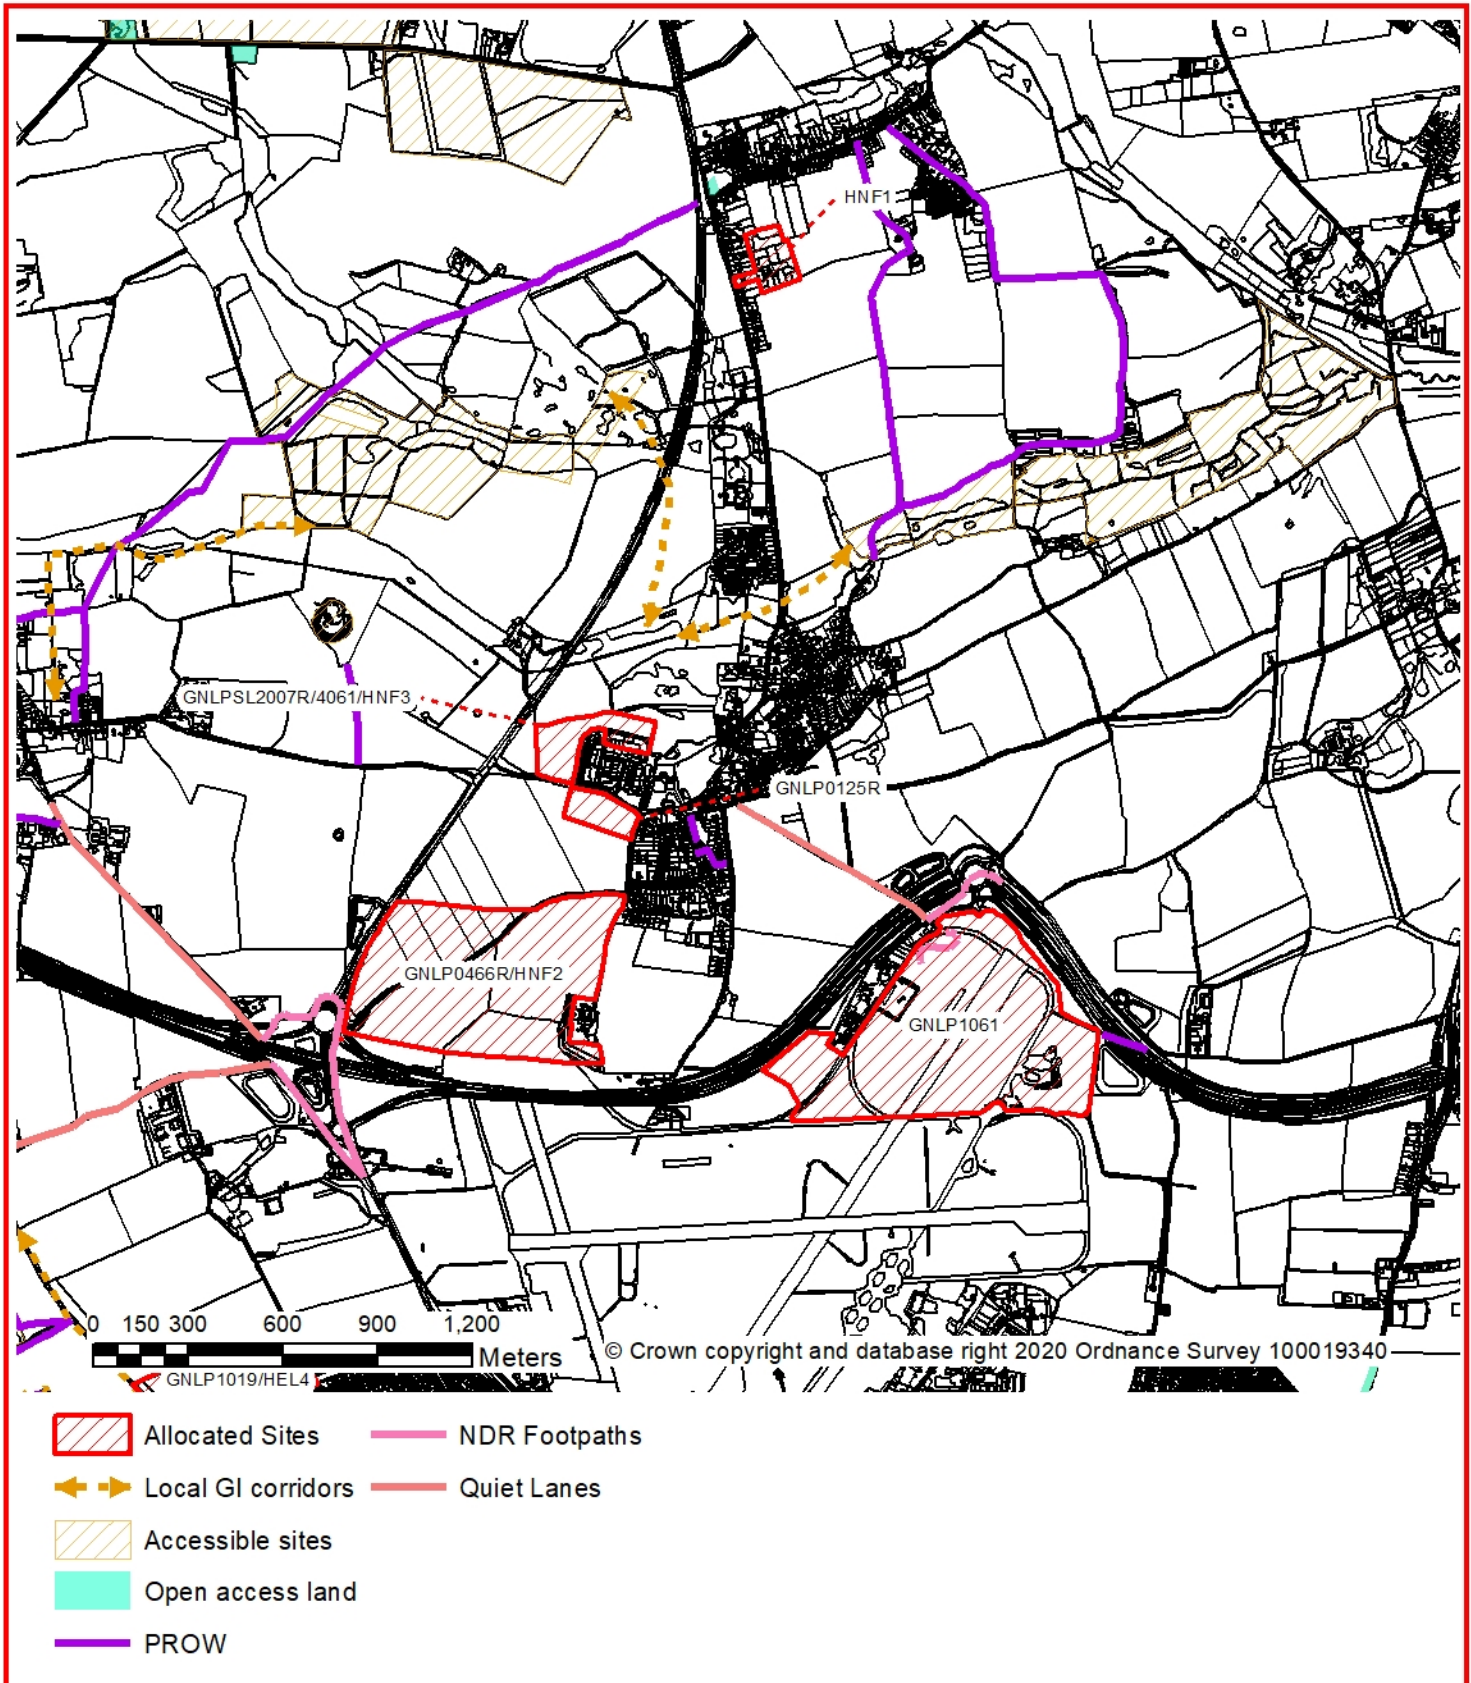

Norwich & Broadland Villages Biodiversity

Site Reference: GNLP0161R GNLP0125R HNF2/GNLP0446R SL2007R/GNLP4061/HNF3

Location: See attached information sheet

Allocation: See attached information sheet

Area: See attached information sheet

Date created: 24/01/21

1:24,000
at A4

- | | |
|--|---|
|  Allocated Sites |  Coniferous plantation |
|  Local GI corridors |  Woodland |
|  CWS |  Grassland |
|  Ancient Woodland |  Arable land |
|  Heathland | |

Norwich & Broadland Villages Green Infrastructure

Site Reference: GNLP0161R GNLP0125R HNF2/GNLP0446R SL2007R/GNLP4061/HNF3

Location: See attached information sheet

Allocation: See attached information sheet

Area: See attached information sheet

Date created: 24/01/21

1:24,000

at A4

Norwich & Broadland Villages Historic Environment

Site Reference: GNLP0161R GNLP0125R HNF2/GNLP0446R SL2007R/GNLP4061/HNF3

Location: See attached information sheet