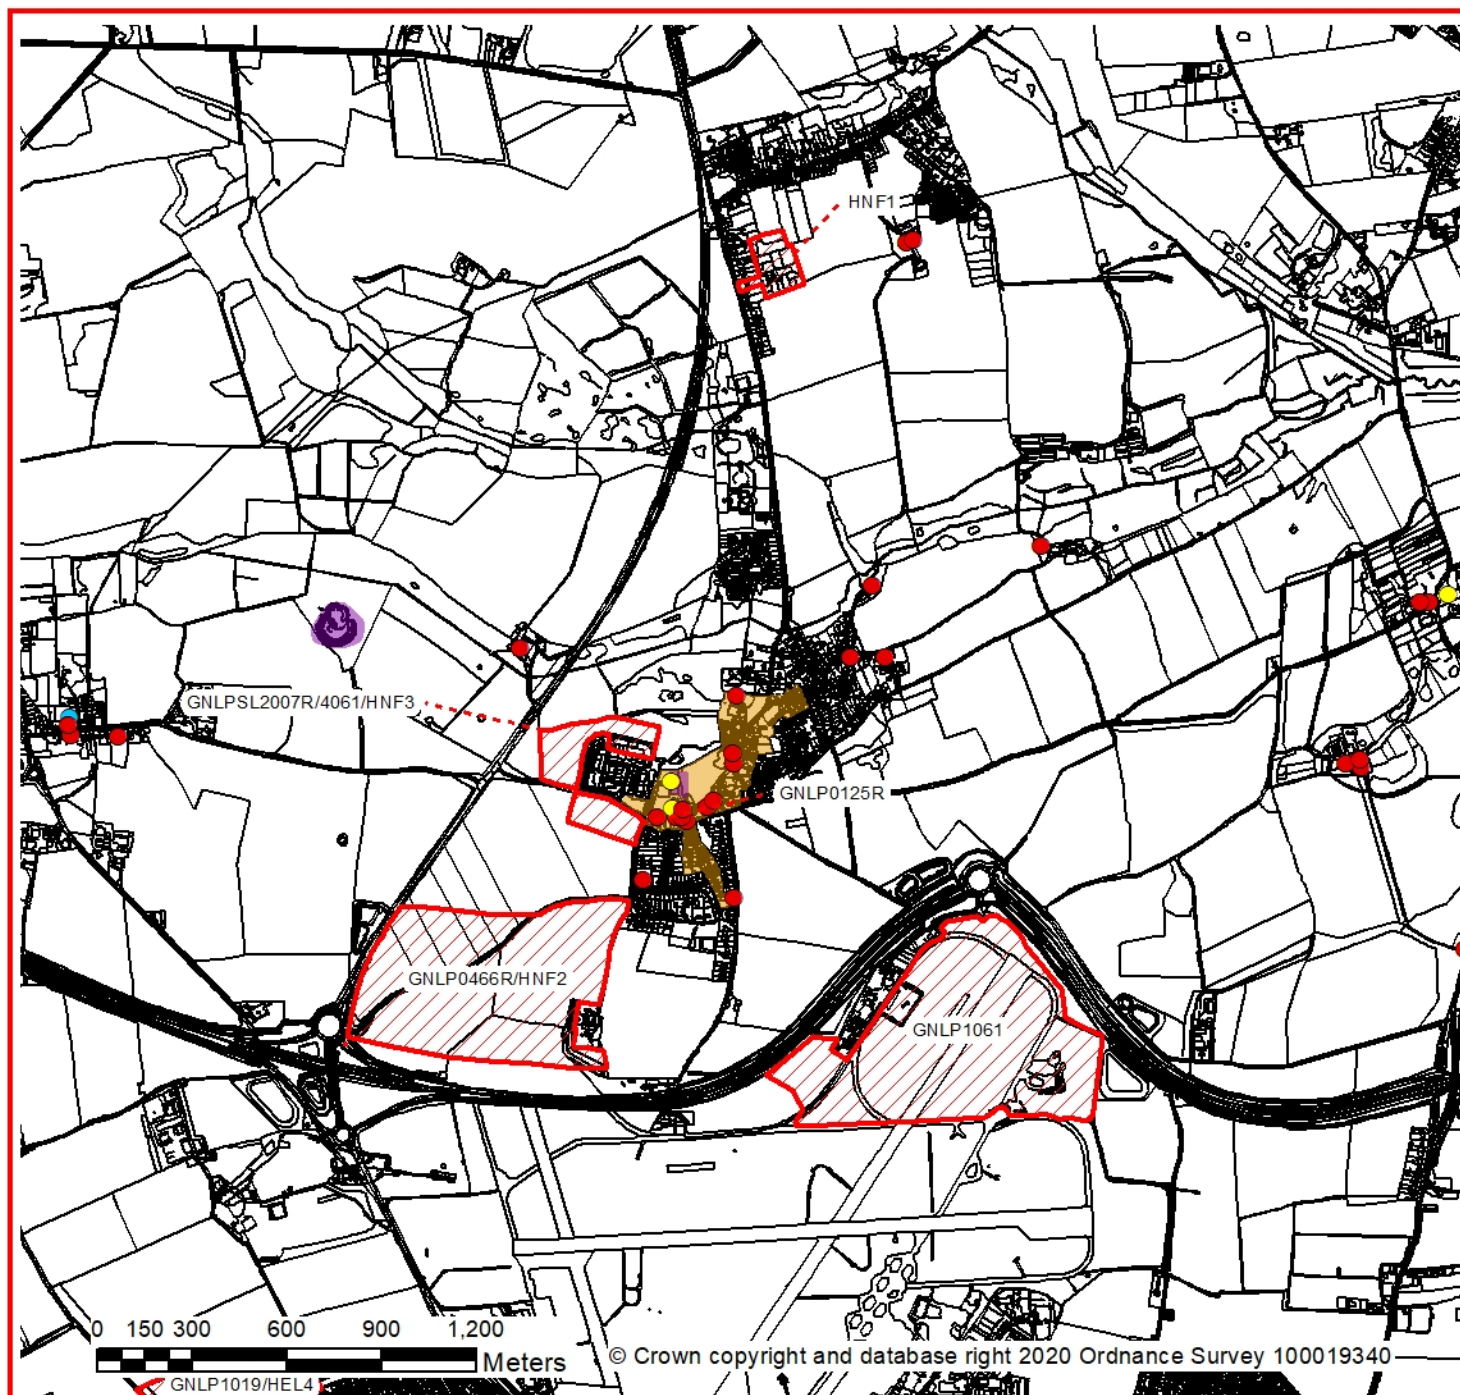

Norwich & Broadland Villages Biodiversity

Site Reference: GNLP0161R GNLP0125R HNF2/GNLP0446R SL2007R/GNLP4061/HNF3

Location: See attached information sheet

Allocation: See attached information sheet

Area: See attached information sheet

Norwich & Broadland Villages Green Infrastructure

Site Reference: GNLP0161R GNLP0125R HNF2/GNLP0446R SL2007R/GNLP4061/HNF3

Location: See attached information sheet

Allocation: See attached information sheet

Area: See attached information sheet

Date created: 24/01/21

1:24,000

at A4

Norwich & Broadland Villages Historic Environment

Site Reference: GNLP0161R GNLP0125R HNF2/GNLP0446R SL2007R/GNLP4061/HNF3

Location: See attached information sheet

Allocation: See attached information sheet

Area: See attached information sheet

Date created: 24/01/21

1:24,000

at A4

-  Allocated Sites
-  Scheduled Ancient Monuments
-  I
-  II
-  II*
-  Conservation areas